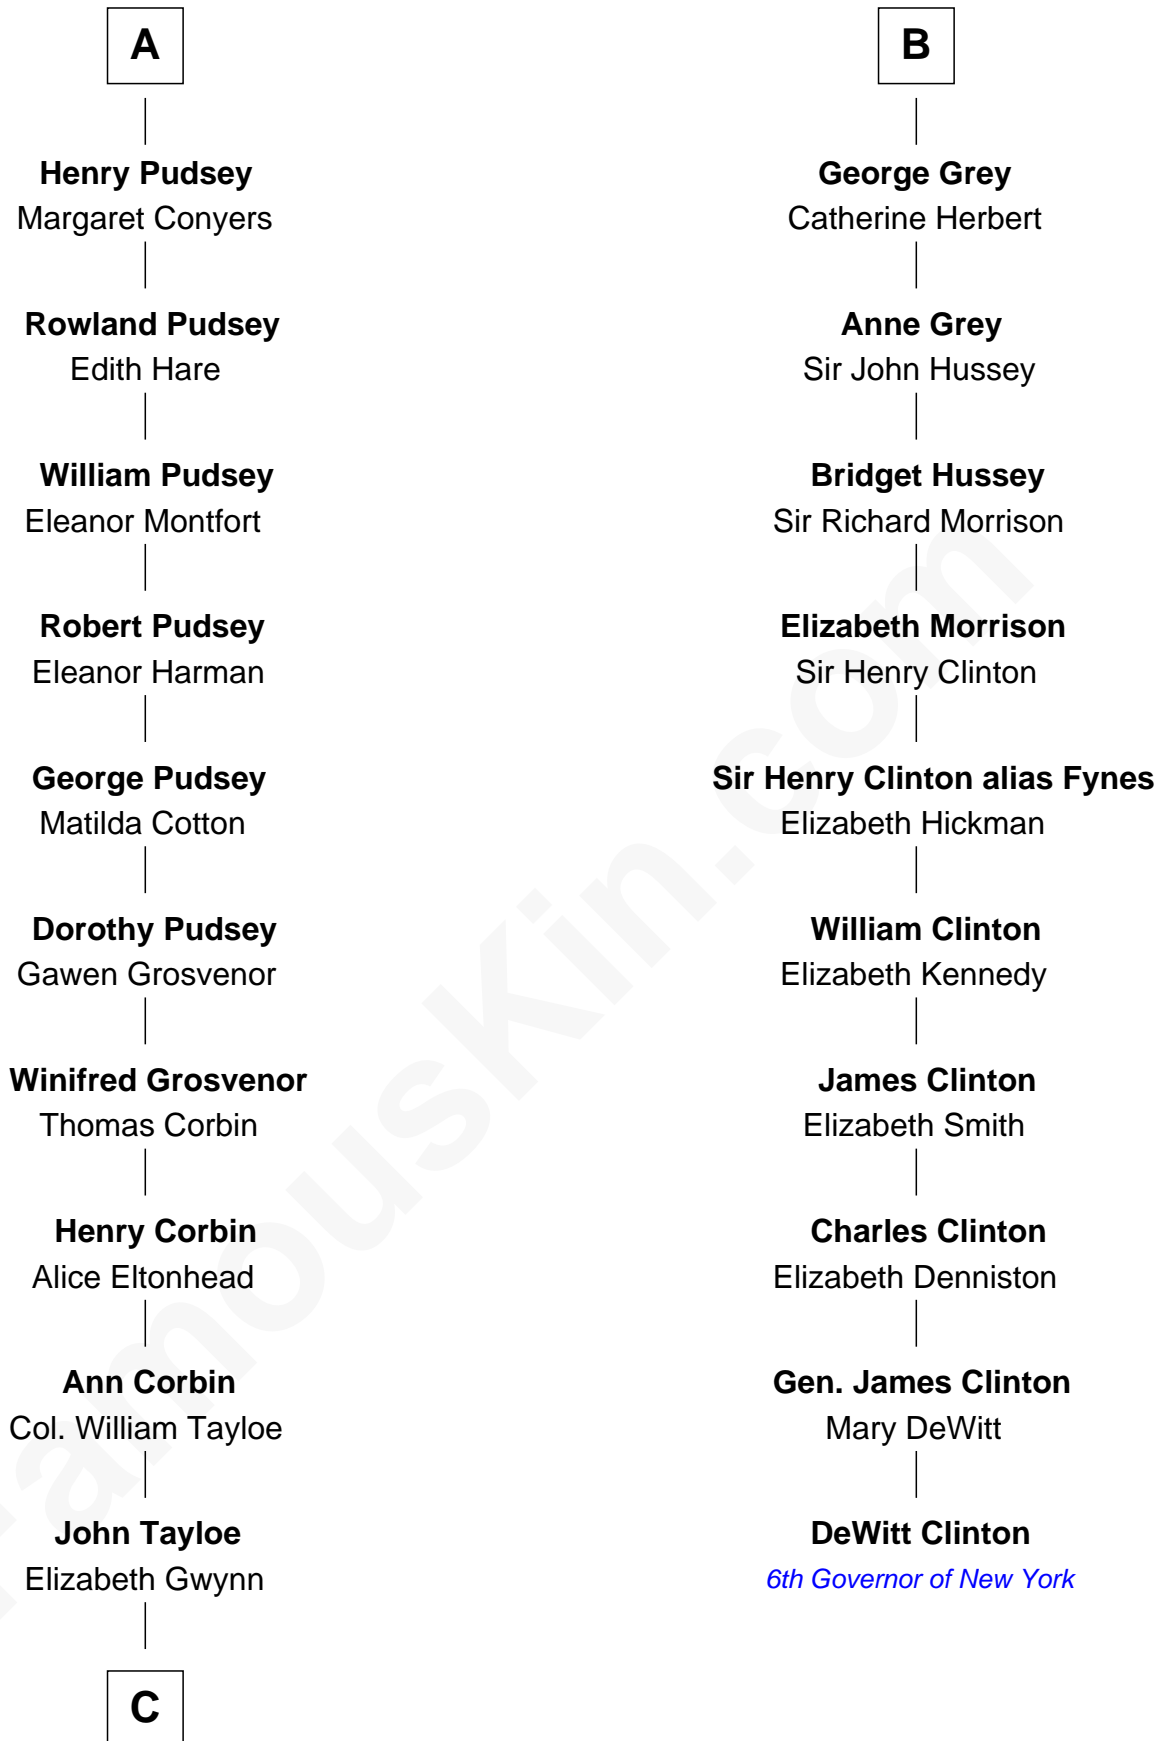

FamousKin.com

Relationship Chart of

Henry Lloyd

40th Governor of Maryland

16th cousin 5 times removed of

DeWitt Clinton

6th Governor of New York

C

—
John Tayloe

Rebecca Plater

—
Elizabeth Tayloe

Col. Edward Lloyd

—
Col. Edward Lloyd

Sally Scott Murray

—
Daniel Lloyd

Catherine Henry