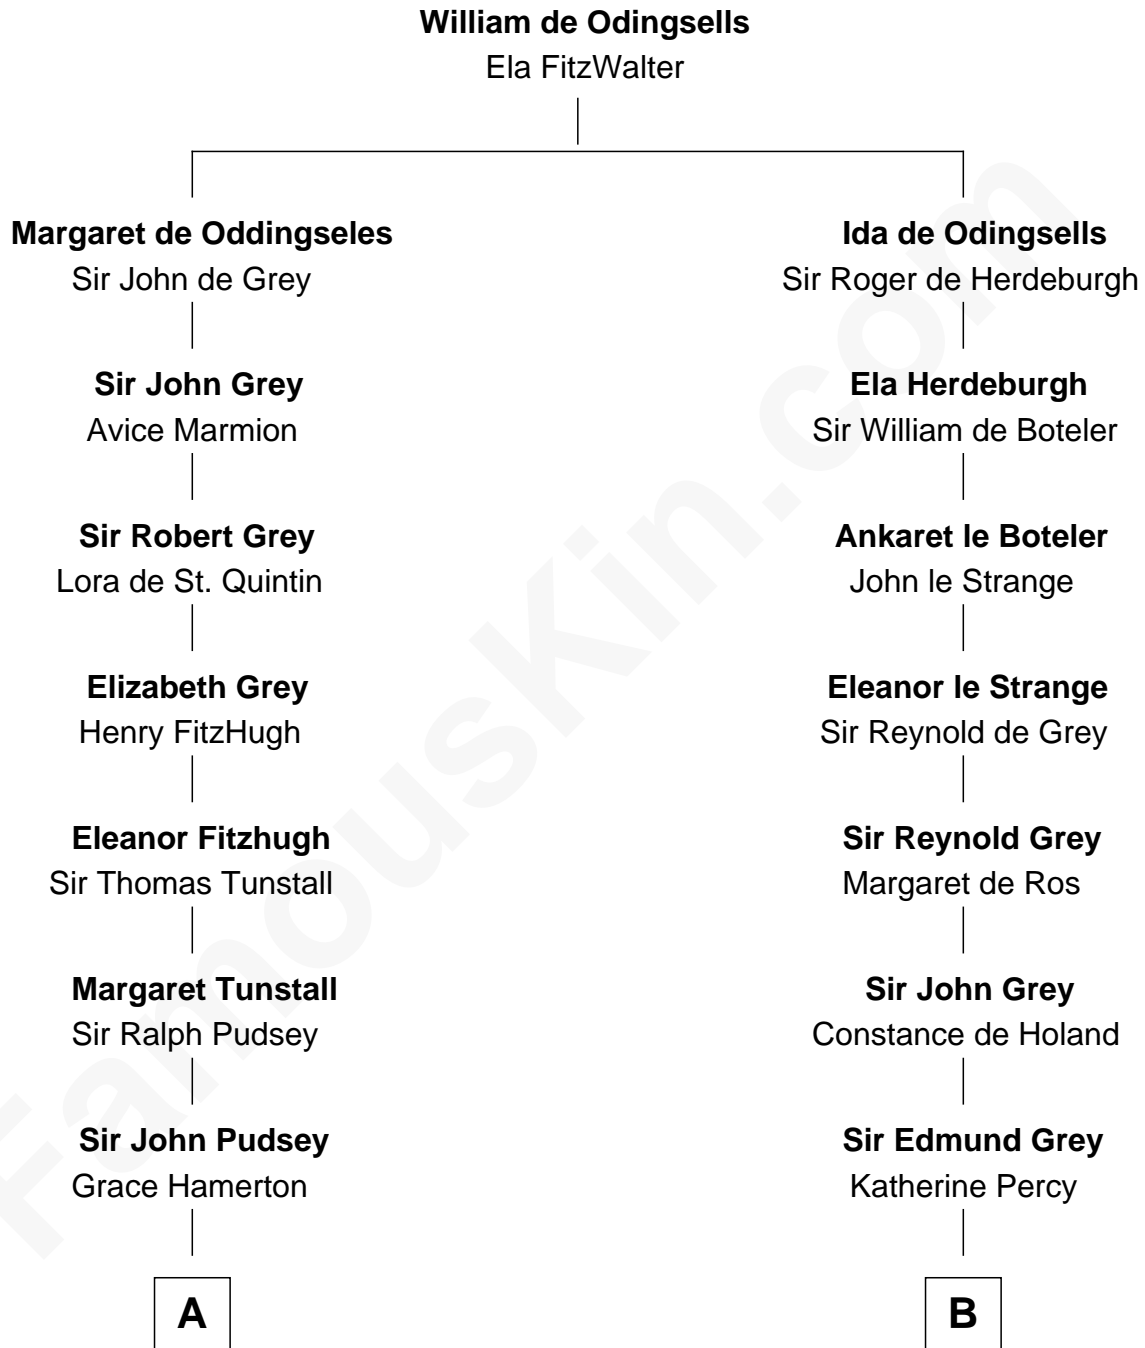

FamousKin.com

Relationship Chart of

Henry Lloyd

40th Governor of Maryland

16th cousin 5 times removed of

DeWitt Clinton

6th Governor of New York

C

—
John Tayloe

Rebecca Plater

—
Elizabeth Tayloe

Col. Edward Lloyd

—
Col. Edward Lloyd

Sally Scott Murray

—
Daniel Lloyd

Catherine Henry