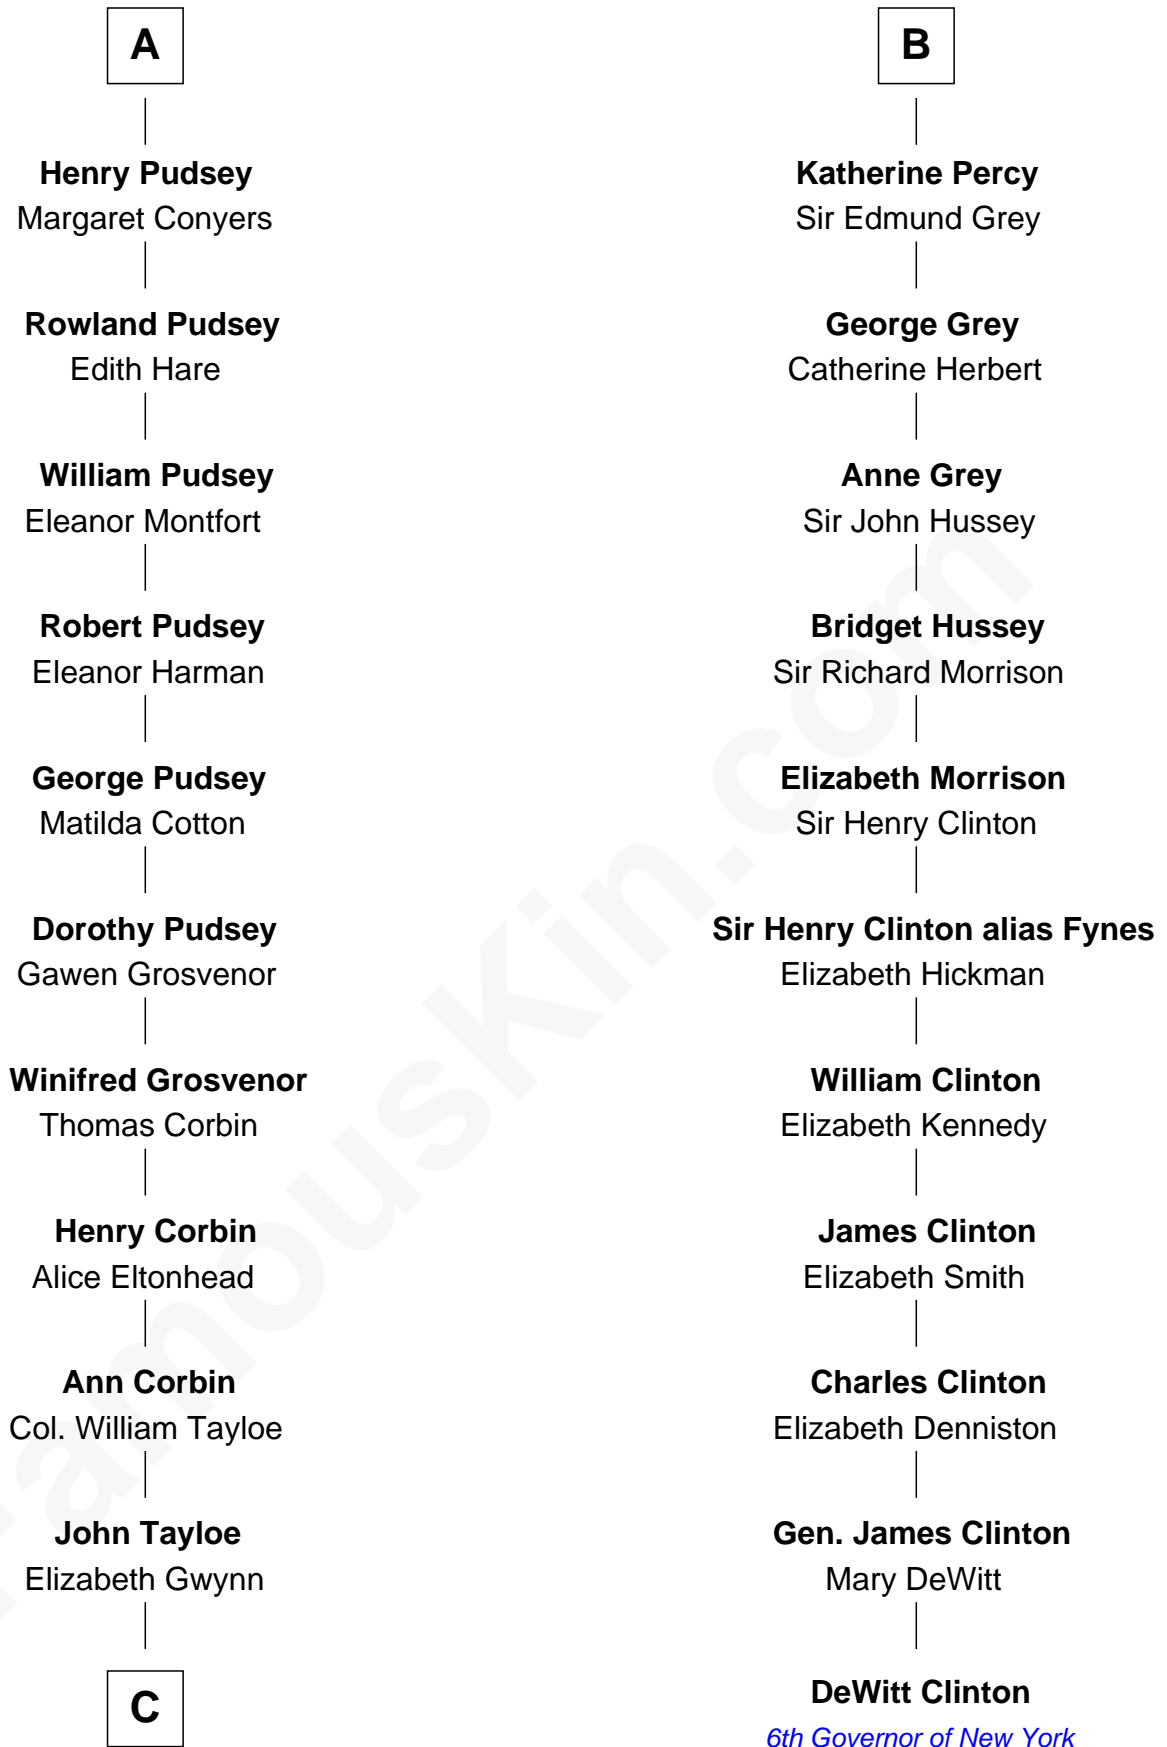

## Relationship Chart of

### Henry Lloyd

40th Governor of Maryland

17th cousin 4 times removed of

**DeWitt Clinton**

6th Governor of New York

**John Fitz Robert**

Ada de Baliol

**C**

—  
**John Tayloe**

Rebecca Plater

—  
**Elizabeth Tayloe**

Col. Edward Lloyd

—  
**Col. Edward Lloyd**

Sally Scott Murray

—  
**Daniel Lloyd**

Catherine Henry