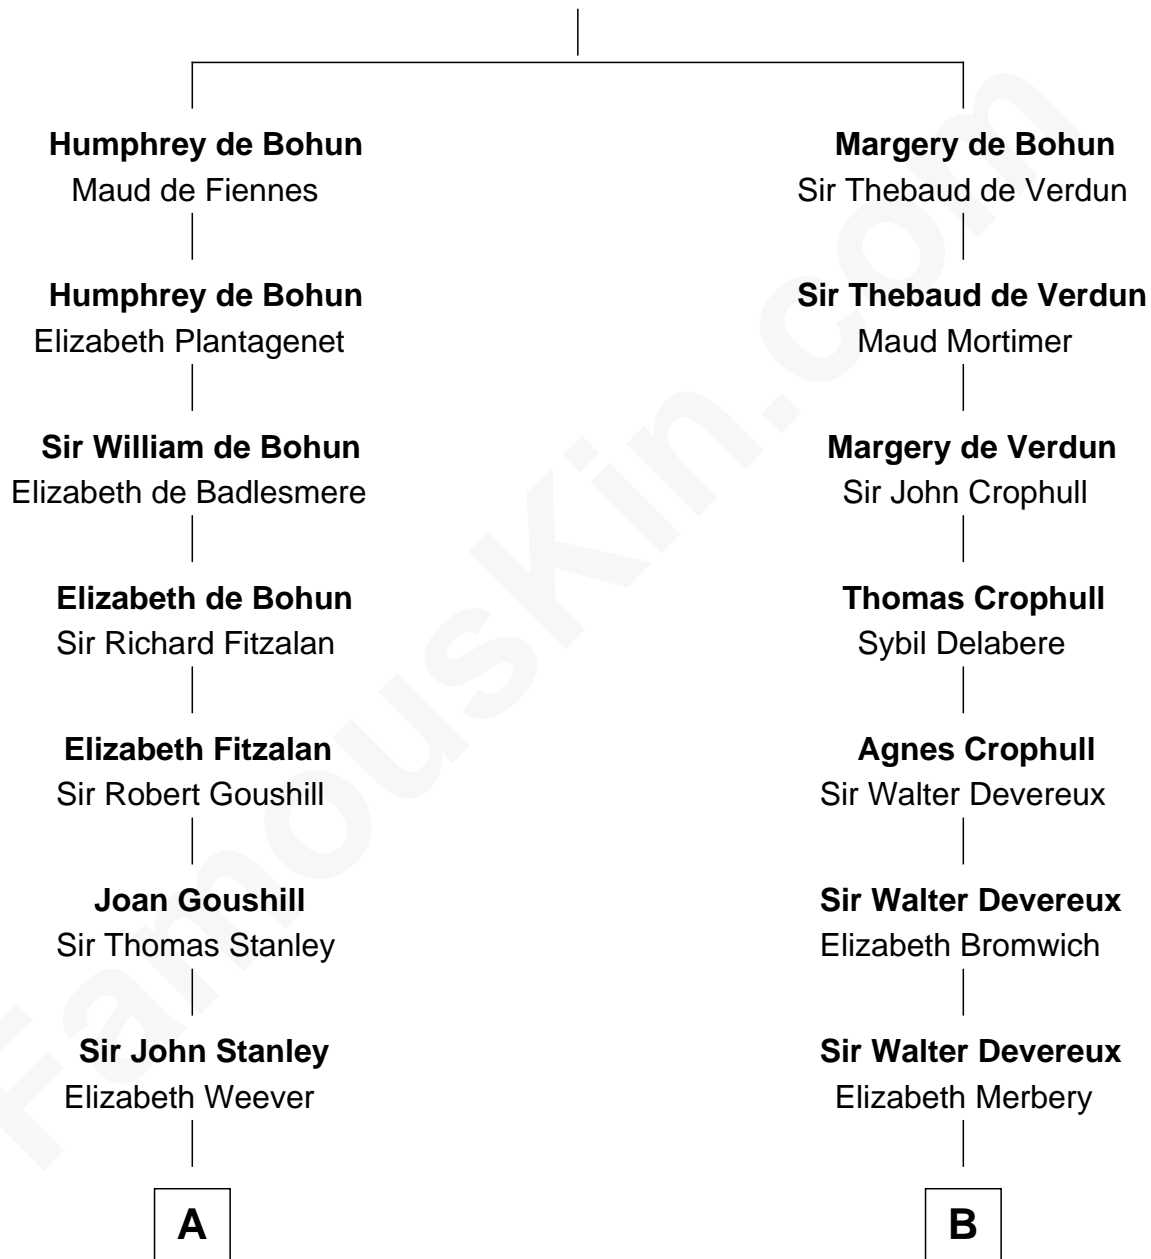

FamousKin.com

Relationship Chart of

Henry Lloyd

40th Governor of Maryland

17th cousin 2 times removed of

DeWitt Clinton

6th Governor of New York

Sir Humphrey de Bohun

Eleanor de Braiose

C

—
Col. Edward Lloyd
Sally Scott Murray

—
Daniel Lloyd
Catherine Henry

—
Henry Lloyd
40th Governor of Maryland

FamousKin.com