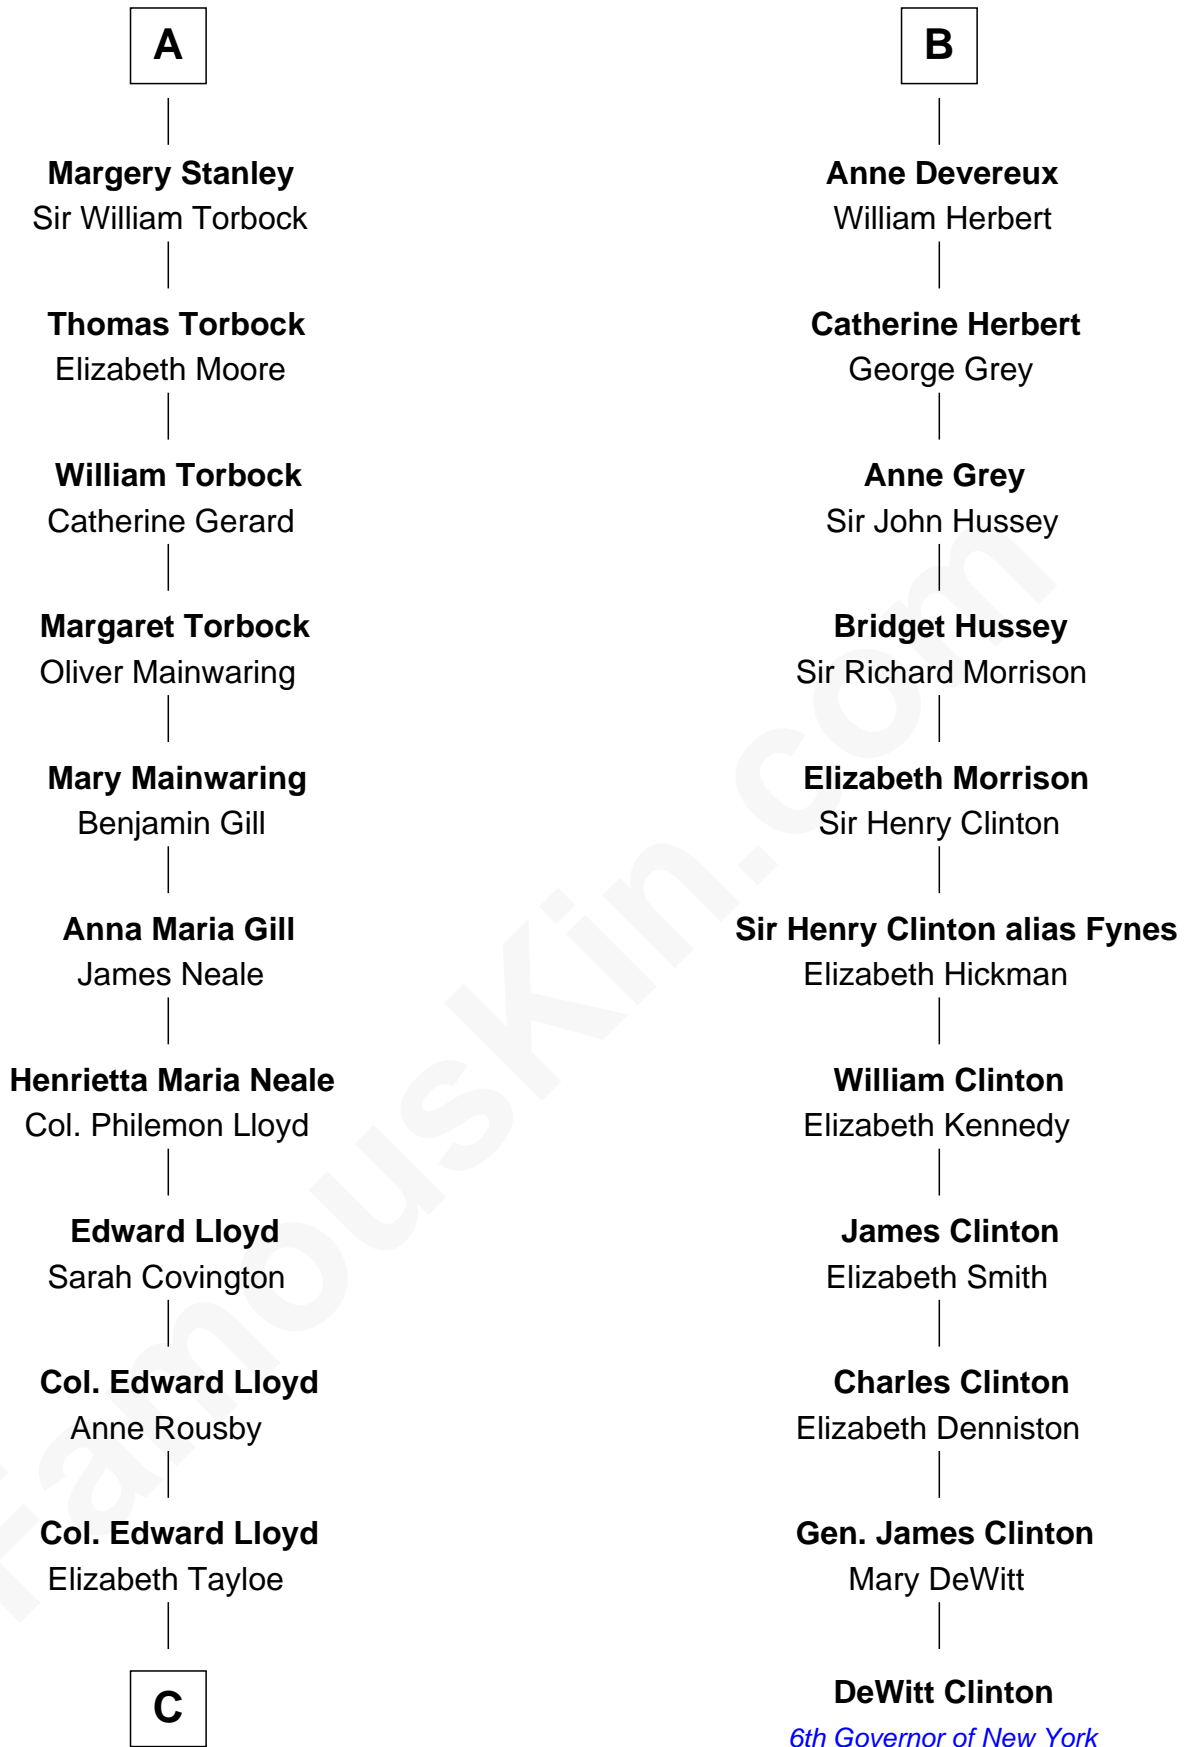

FamousKin.com

Relationship Chart of

Henry Lloyd

40th Governor of Maryland

17th cousin 2 times removed of

DeWitt Clinton

6th Governor of New York

Sir Humphrey de Bohun

Eleanor de Braiose

C

—
Col. Edward Lloyd
Sally Scott Murray

—
Daniel Lloyd
Catherine Henry

—
Henry Lloyd
40th Governor of Maryland

FamousKin.com