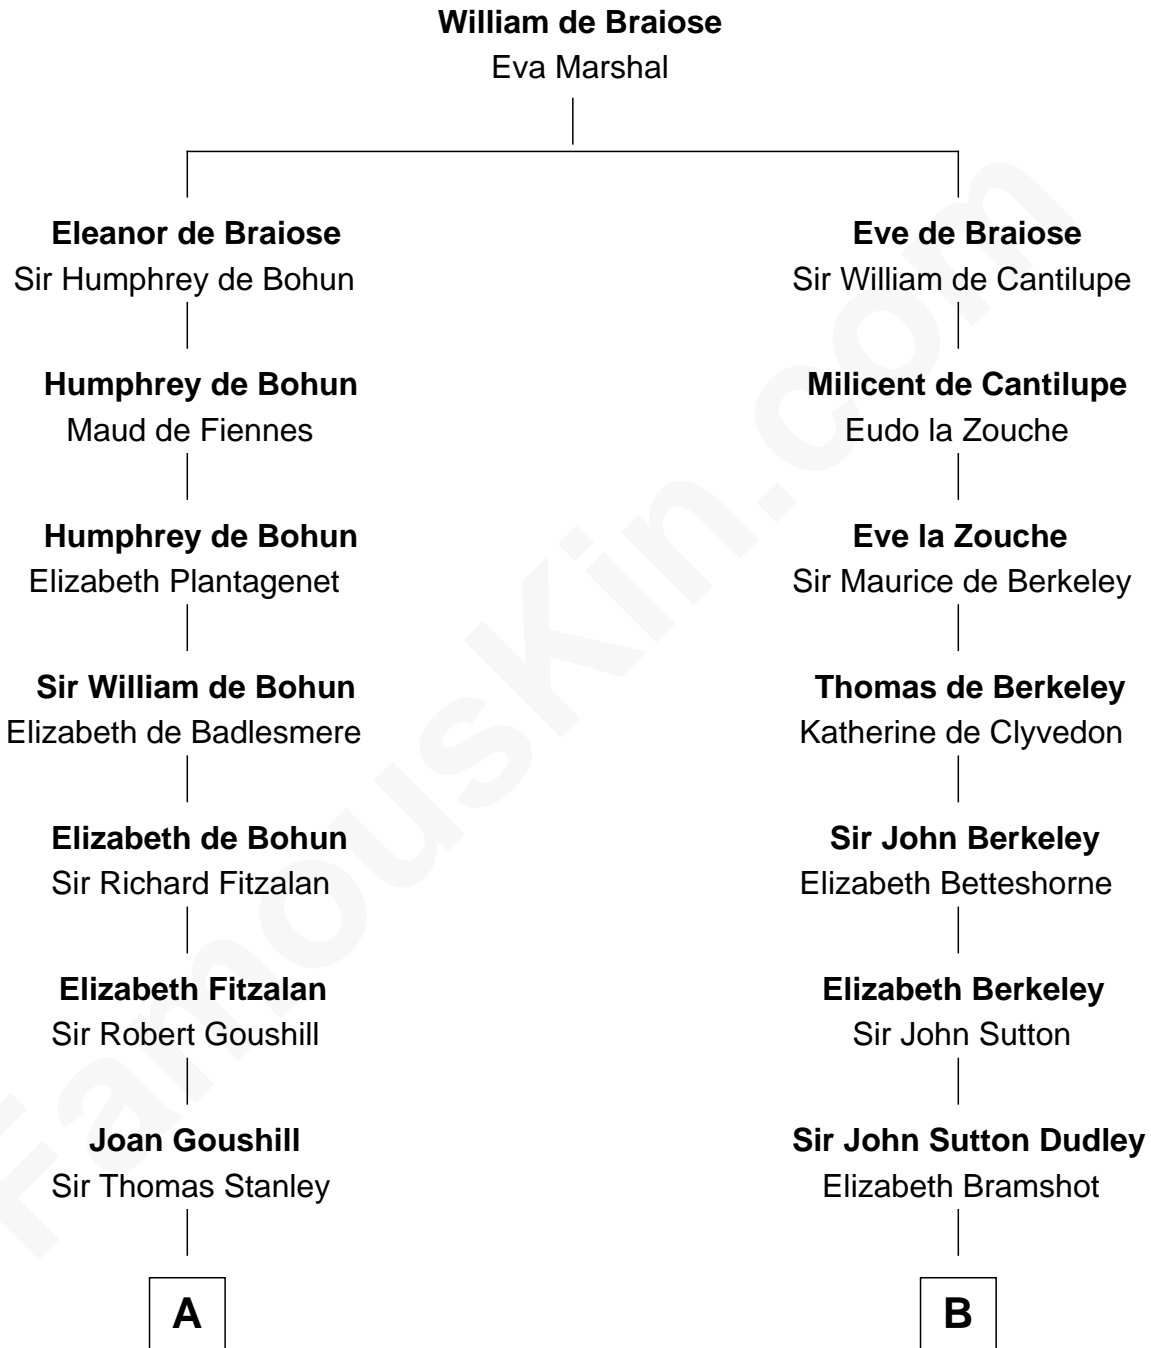

FamousKin.com

Relationship Chart of

Henry Lloyd

40th Governor of Maryland

16th cousin 4 times removed of

DeWitt Clinton

6th Governor of New York

C

Col. Edward Lloyd

Elizabeth Tayloe

Col. Edward Lloyd

Sally Scott Murray

Daniel Lloyd

Catherine Henry

Henry Lloyd

40th Governor of Maryland