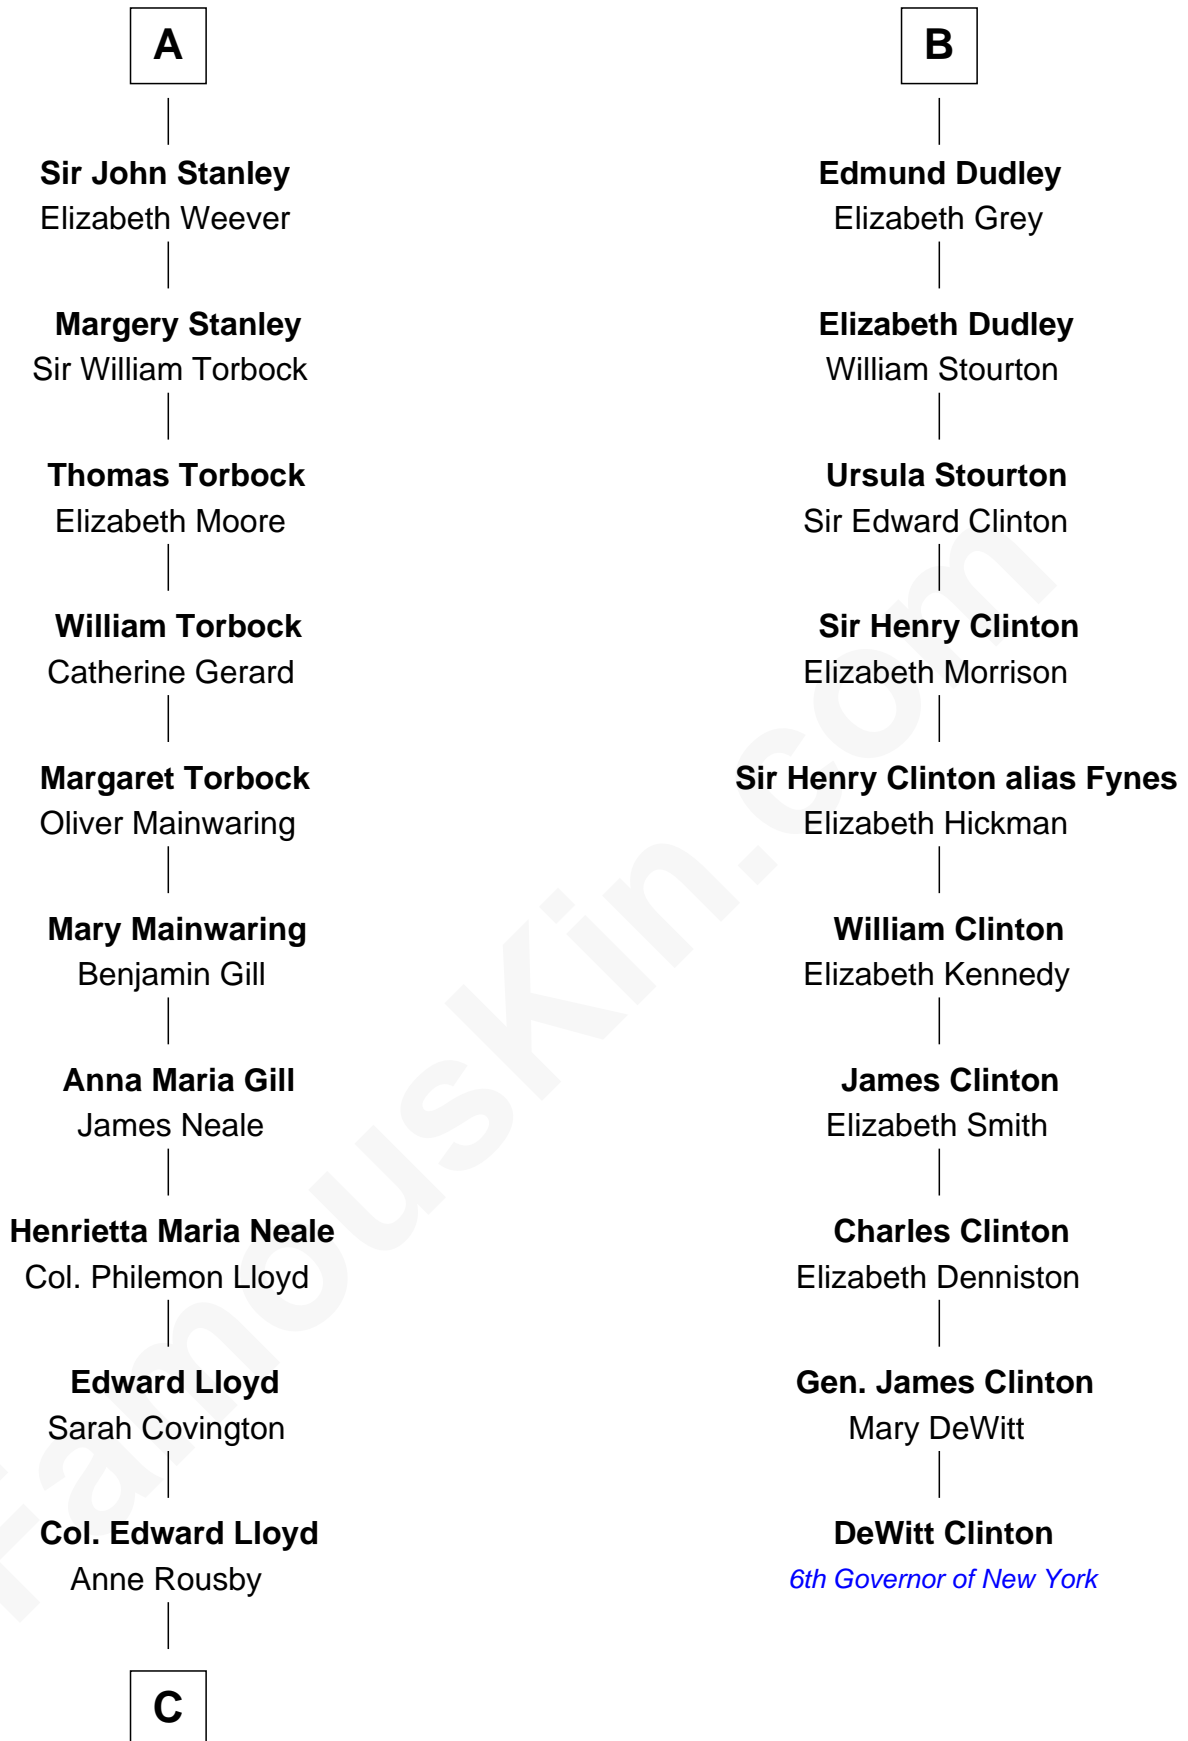

FamousKin.com

Relationship Chart of

Henry Lloyd

40th Governor of Maryland

16th cousin 4 times removed of

DeWitt Clinton

6th Governor of New York

C

Col. Edward Lloyd

Elizabeth Tayloe

Col. Edward Lloyd

Sally Scott Murray

Daniel Lloyd

Catherine Henry

Henry Lloyd

40th Governor of Maryland