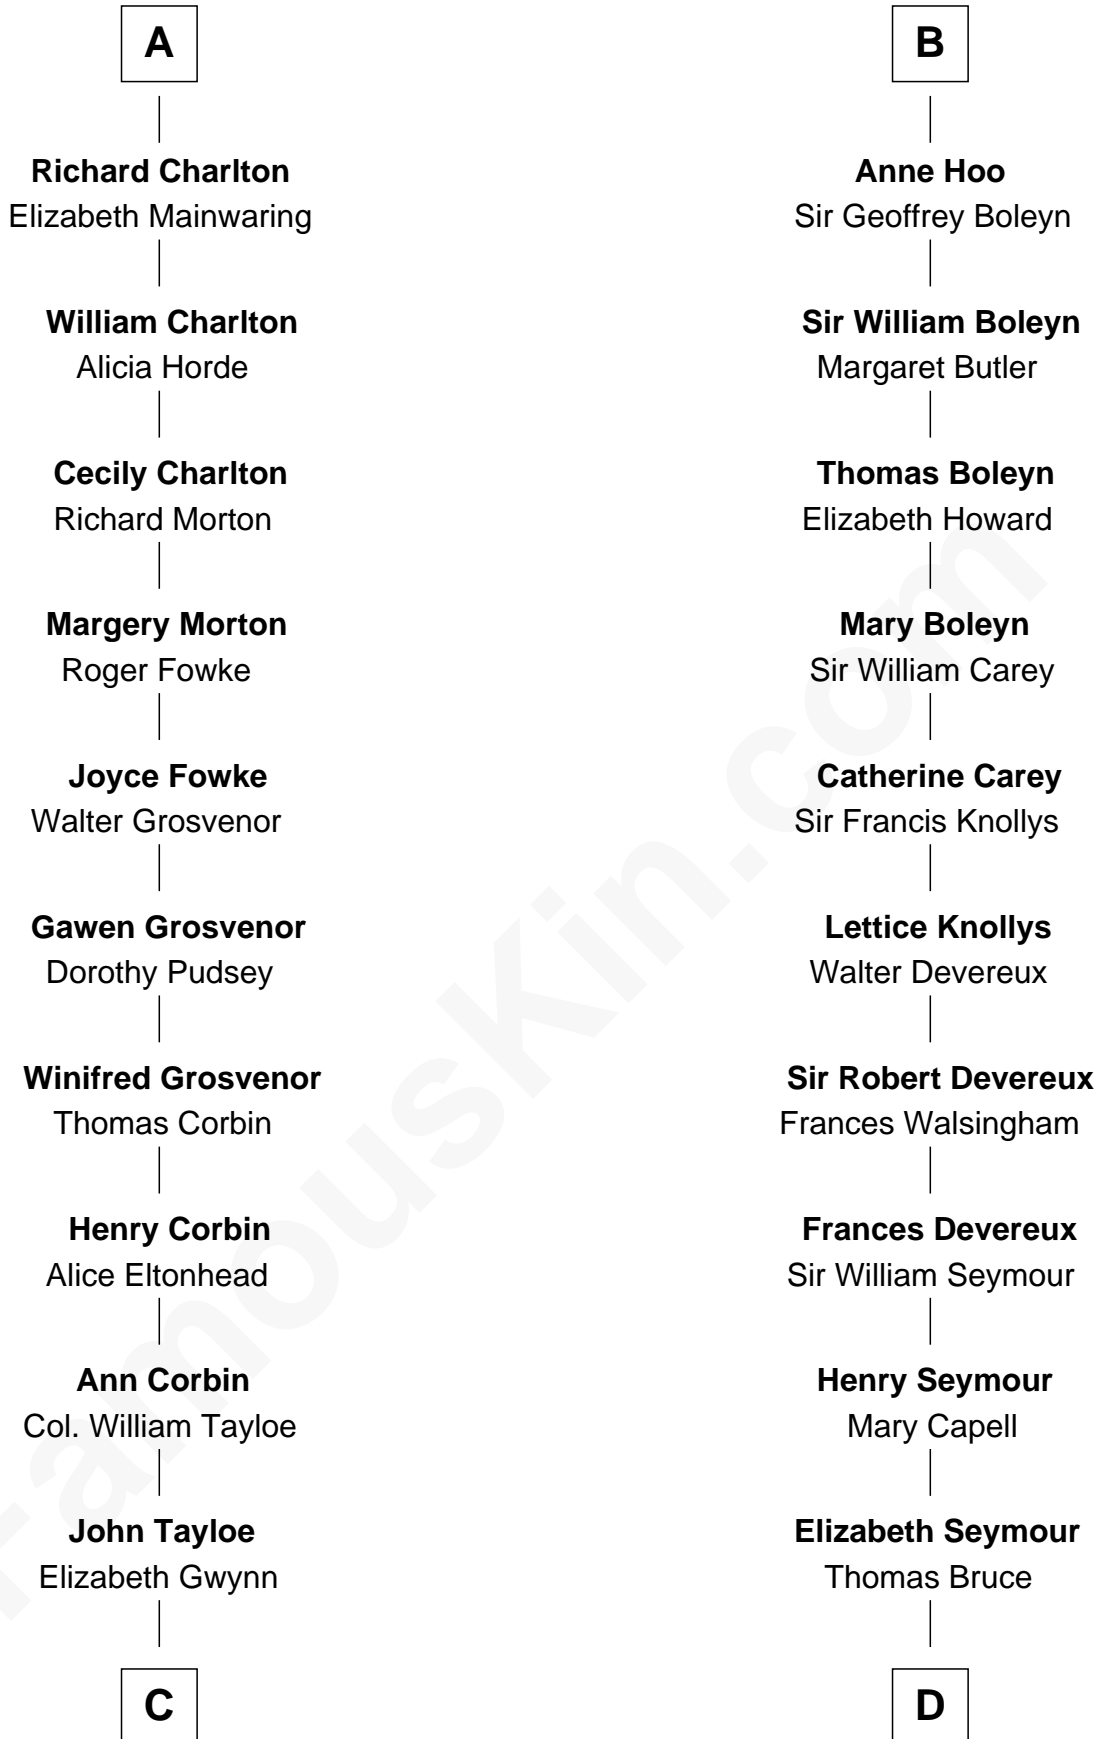

FamousKin.com

Relationship Chart of

Henry Lloyd

40th Governor of Maryland

20th cousin 1 time removed of

Lt. Gen. James Brudenell

Leader of the "Charge of the Light Brigade"

William d'Aubenev
Mabel of Chester

Nichole d'Aubenev
Sir Roger de Somery

Maud de Somery
Sir Henry de Erdington

Sir Henry de Erdington
Joan de Wolvey

Sir Giles de Erdington
Elizabeth de Tolthorpe

Margaret de Erdington
Sir Roger Corbet

Sir Robert Corbet
Margaret - - - - -

Mary Corbet
Robert Charlton

A

Nichole d'Aubenev
Sir Roger de Somery

Joan de Somery
John IV le Strange

Hawise le Strange
Robert de Felton

Sir John de Felton
Sibyl - - - - -

Sir Thomas de Felton
Joan Walkfare

Eleanor de Felton
Sir Thomas Hoo

Sir Thomas Hoo
Elizabeth Wychingham

B

C

John Tayloe
Rebecca Plater

Elizabeth Tayloe
Col. Edward Lloyd

Col. Edward Lloyd
Sally Scott Murray

Daniel Lloyd
Catherine Henry