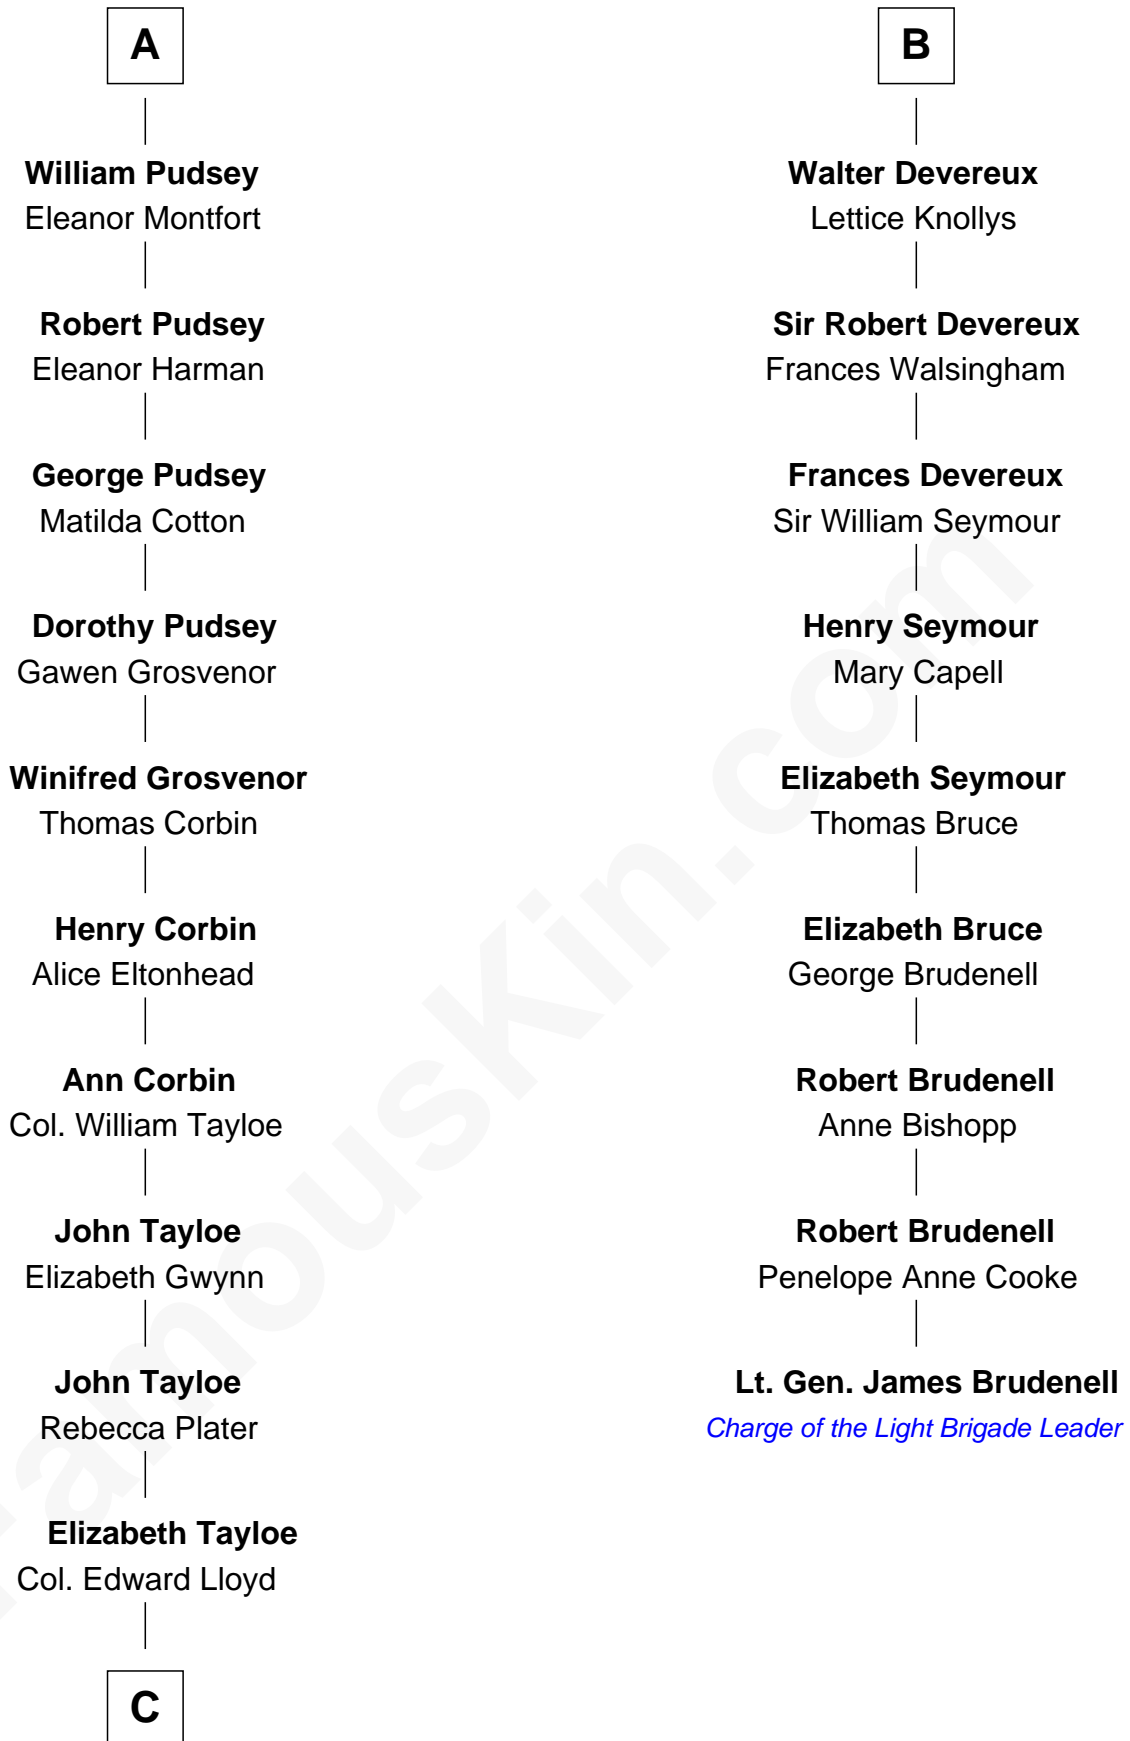

FamousKin.com

Relationship Chart of

Henry Lloyd

40th Governor of Maryland

15th cousin 4 times removed of

Lt. Gen. James Brudenell

Leader of the "Charge of the Light Brigade"

C

—
Col. Edward Lloyd
Sally Scott Murray

—
Daniel Lloyd
Catherine Henry

—
Henry Lloyd
40th Governor of Maryland

FamousKin.com