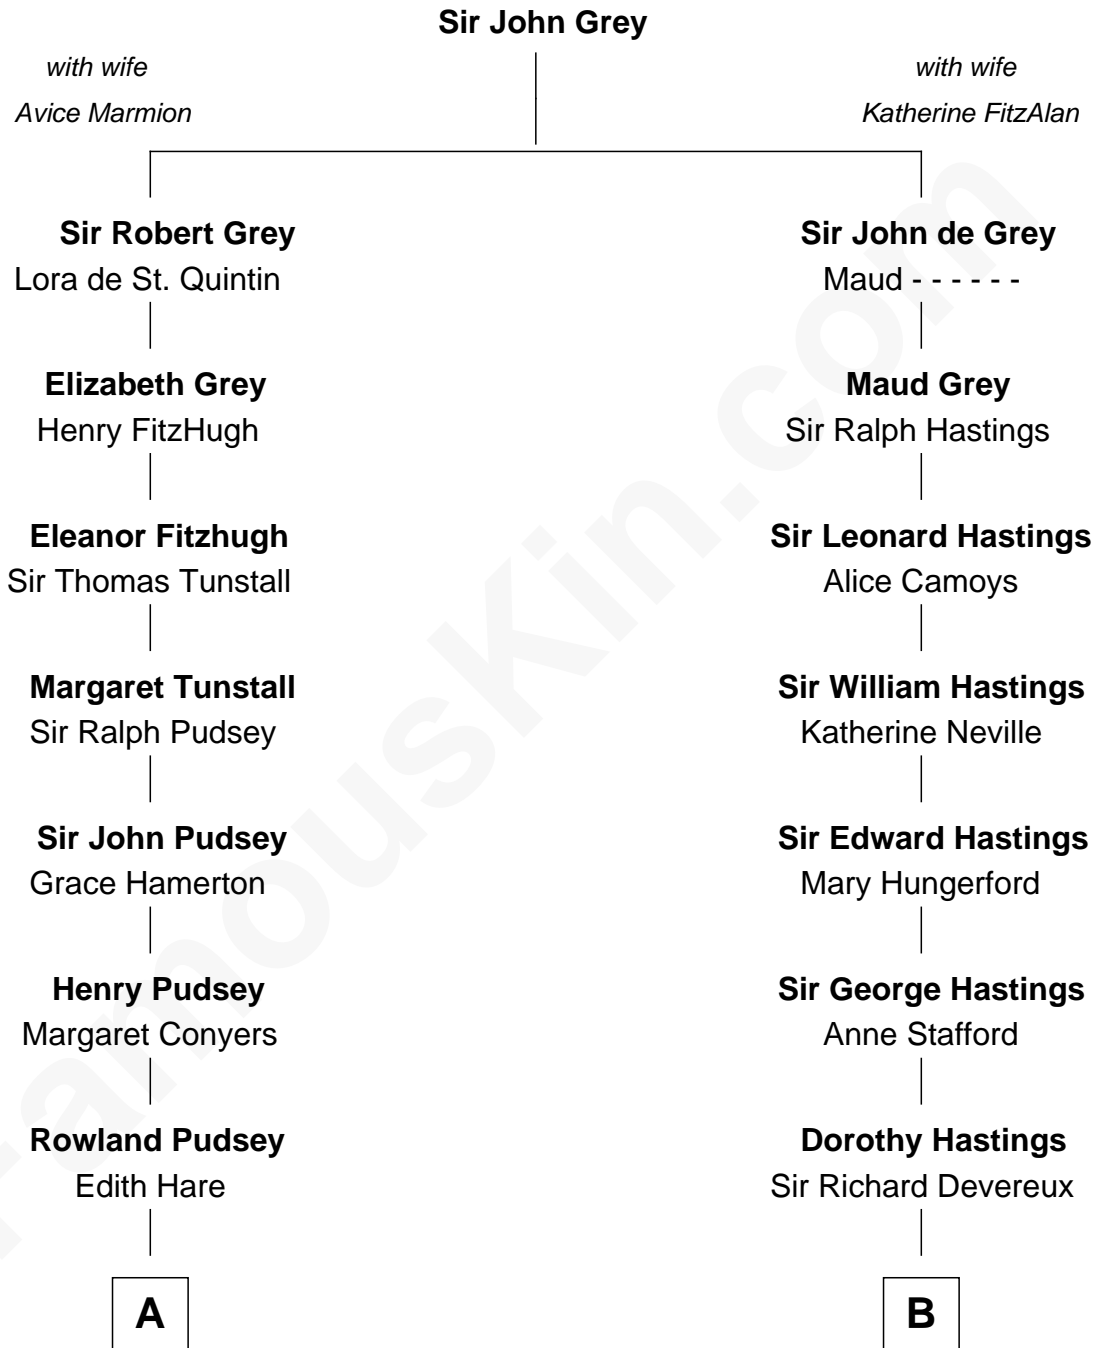

FamousKin.com

Relationship Chart of

Henry Lloyd

40th Governor of Maryland

15th cousin 4 times removed of

Lt. Gen. James Brudenell

Leader of the "Charge of the Light Brigade"

C

—
Col. Edward Lloyd
Sally Scott Murray

—
Daniel Lloyd
Catherine Henry

—
Henry Lloyd
40th Governor of Maryland

FamousKin.com