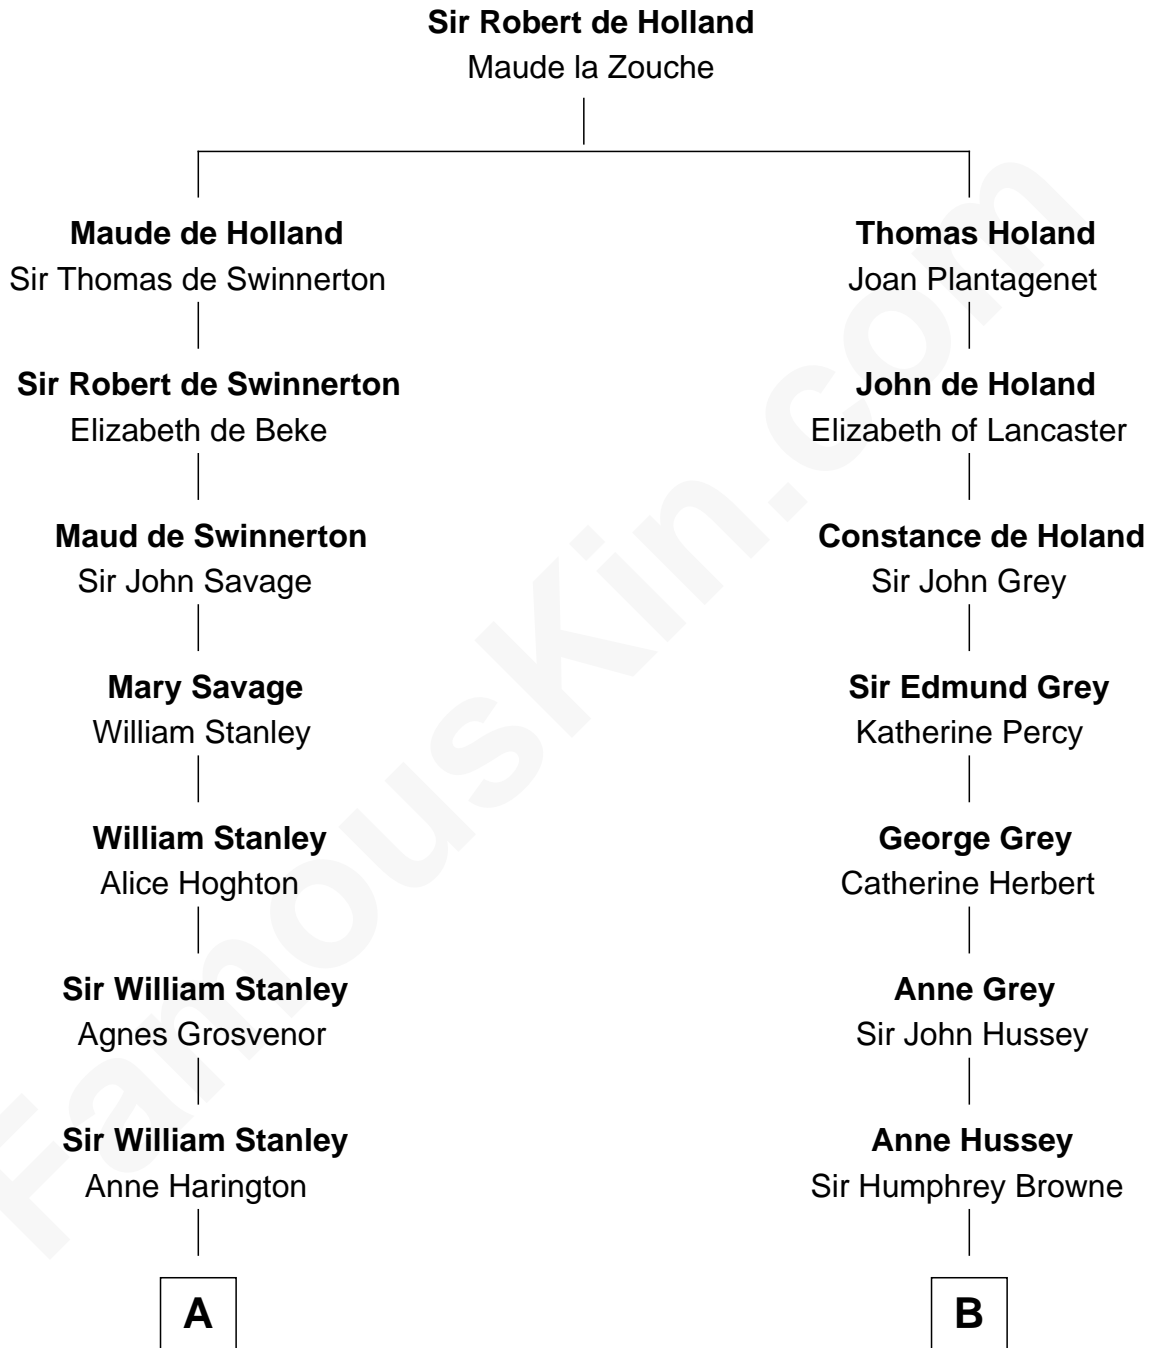

FamousKin.com

Relationship Chart of

Henry Lloyd

40th Governor of Maryland

15th cousin 2 times removed of

Lt. Gen. James Brudenell

Leader of the "Charge of the Light Brigade"

A

Peter Stanley
Cecily Tarleton

Anne Stanley
Edward Sutton

Anne Sutton
Richard Eltonhead

Alice Eltonhead
Henry Corbin

Ann Corbin
Col. William Tayloe

John Tayloe
Elizabeth Gwynn

John Tayloe
Rebecca Plater

Elizabeth Tayloe
Col. Edward Lloyd