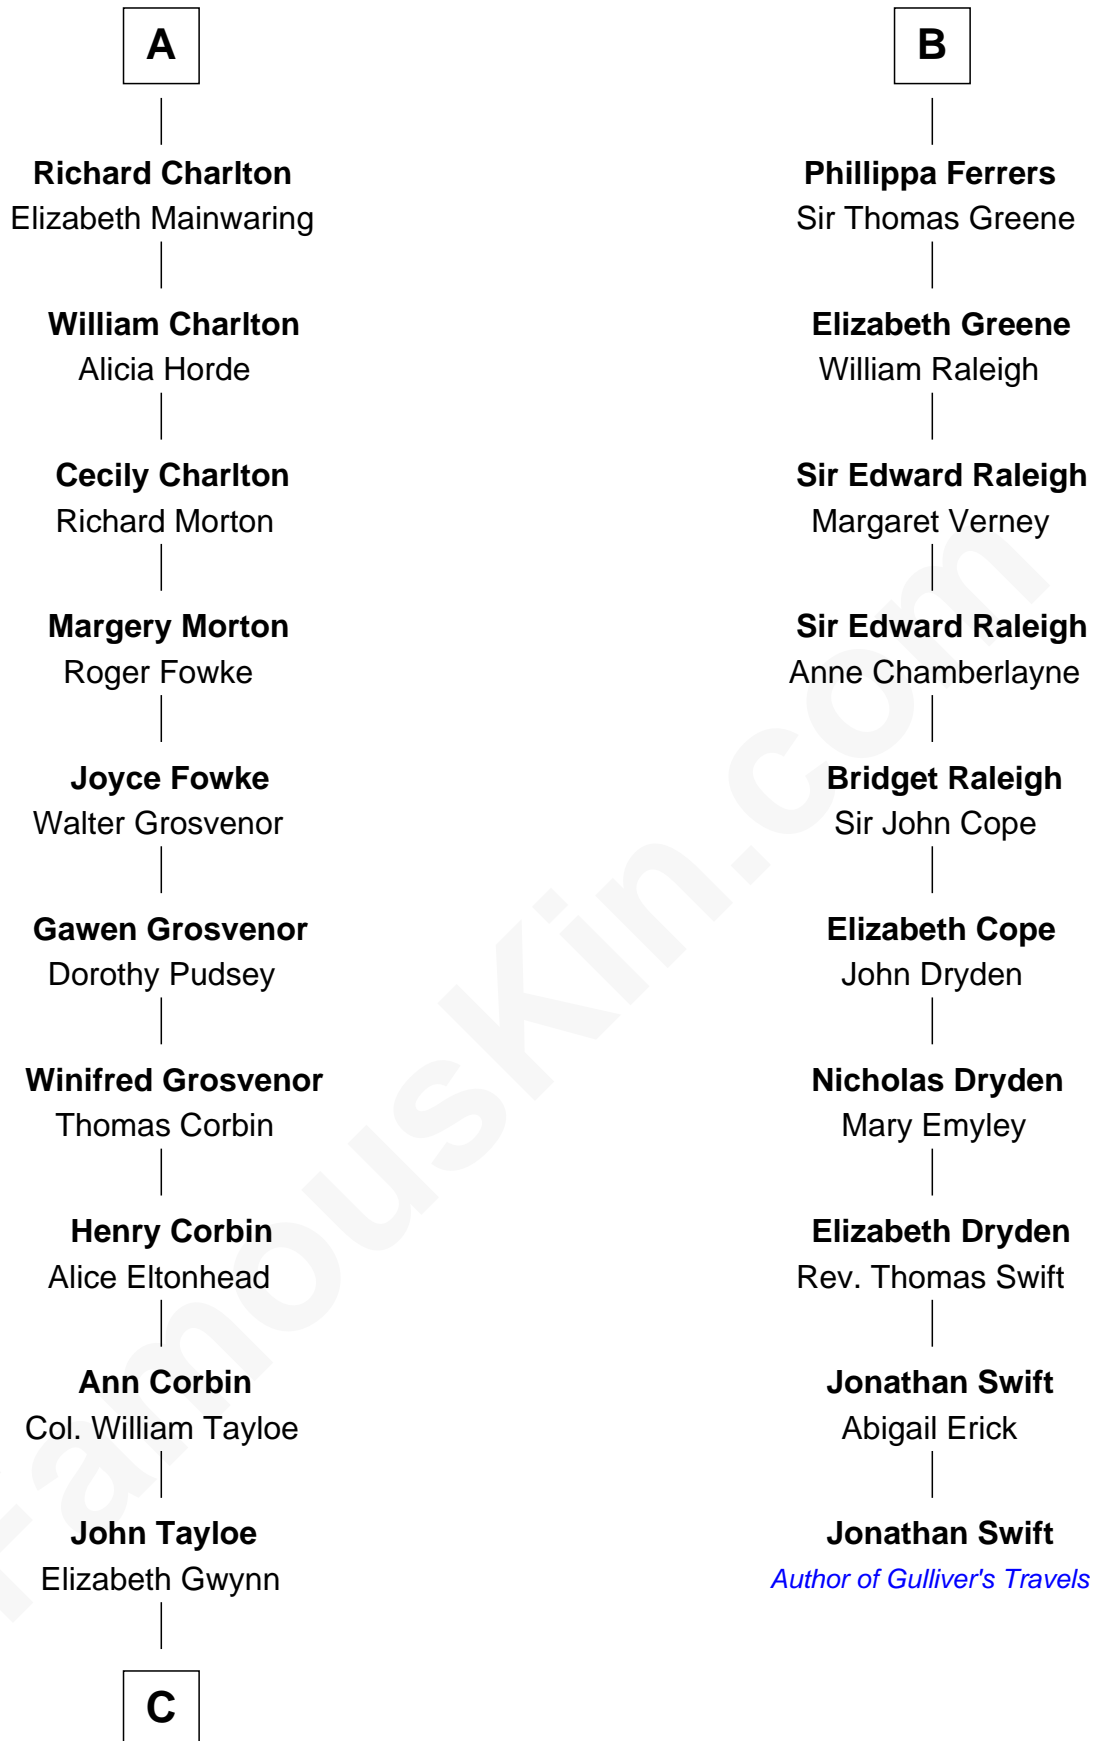

## Relationship Chart of

### Henry Lloyd

40th Governor of Maryland

16th cousin 5 times removed of

**Jonathan Swift**

Author of *Gulliver's Travels*

**C**

—  
**John Tayloe**  
Rebecca Plater

—  
**Elizabeth Tayloe**  
Col. Edward Lloyd

—  
**Col. Edward Lloyd**  
Sally Scott Murray

—  
**Daniel Lloyd**  
Catherine Henry

—  
**Henry Lloyd**  
*40th Governor of Maryland*

FamousKin.com