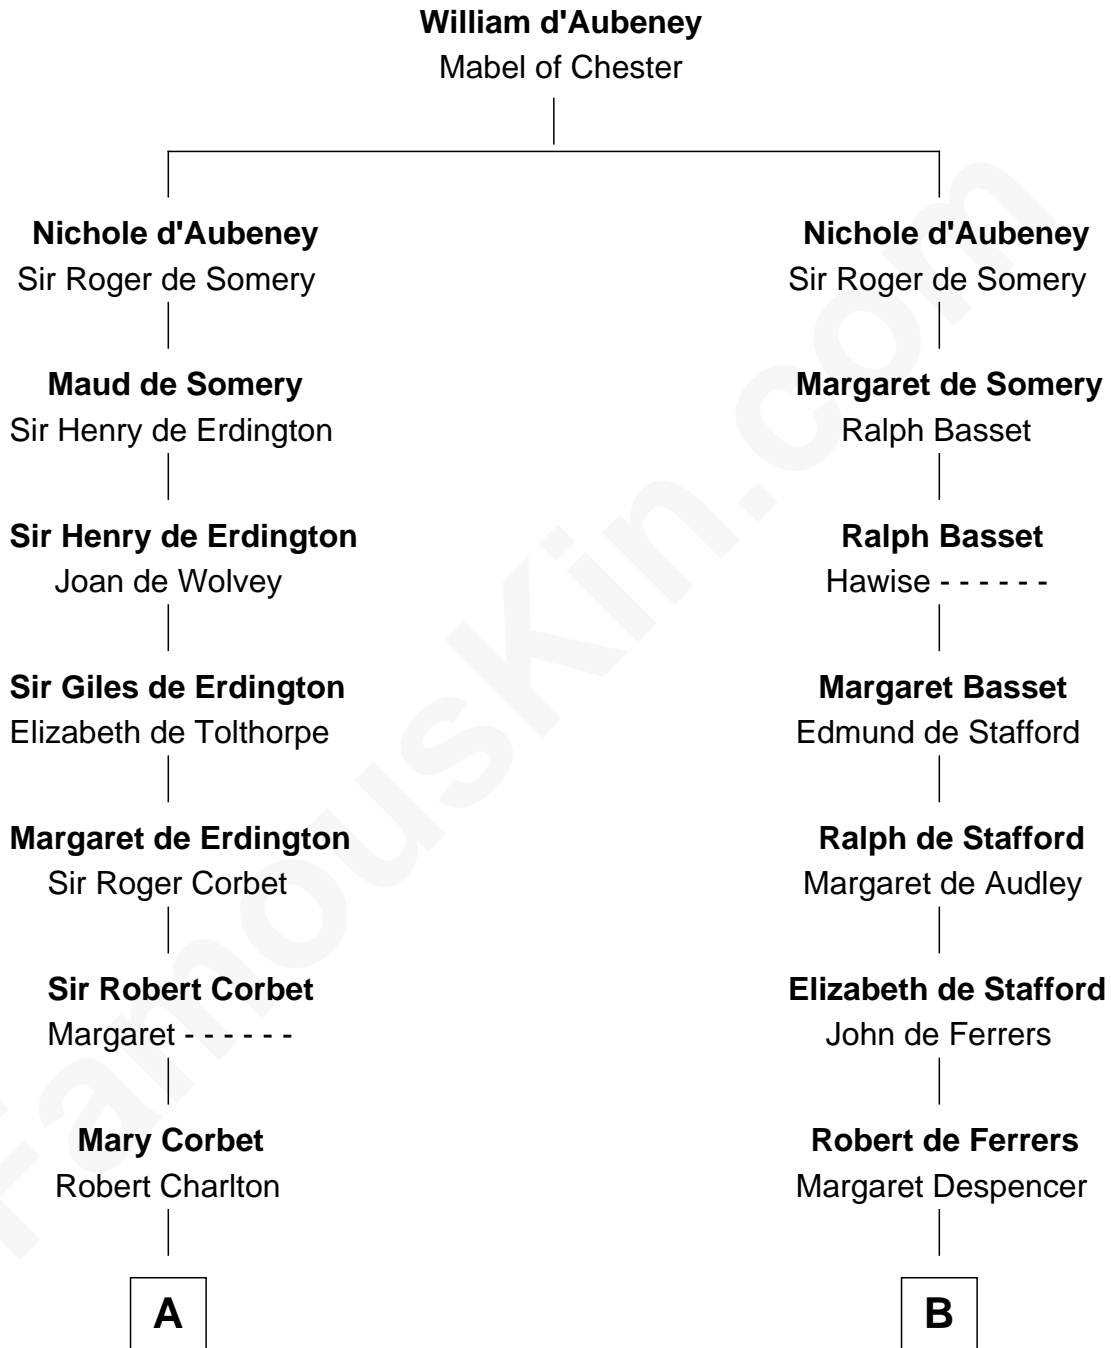

## Relationship Chart of

### Henry Lloyd

40th Governor of Maryland

16th cousin 5 times removed of

**Jonathan Swift**

Author of *Gulliver's Travels*

**C**

—  
**John Tayloe**  
Rebecca Plater

—  
**Elizabeth Tayloe**  
Col. Edward Lloyd

—  
**Col. Edward Lloyd**  
Sally Scott Murray

—  
**Daniel Lloyd**  
Catherine Henry

—  
**Henry Lloyd**  
*40th Governor of Maryland*

FamousKin.com