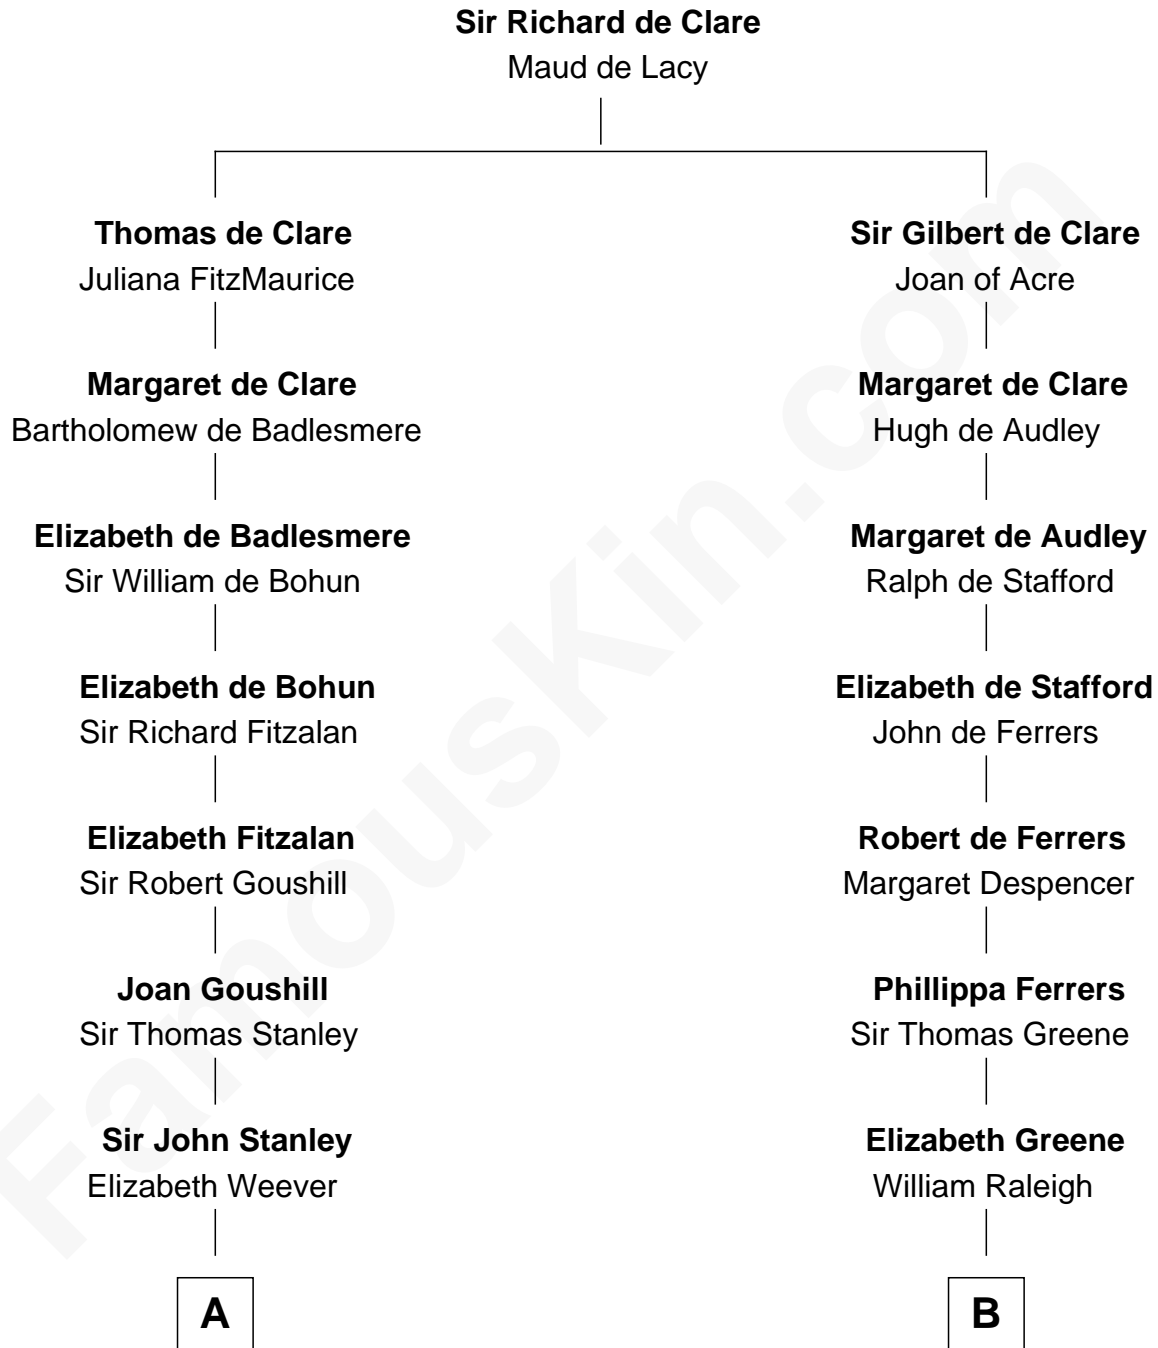

FamousKin.com

Relationship Chart of

Henry Lloyd

40th Governor of Maryland

14th cousin 5 times removed of

Jonathan Swift

Author of *Gulliver's Travels*

C

—
Col. Edward Lloyd
Sally Scott Murray

—
Daniel Lloyd
Catherine Henry

—
Henry Lloyd
40th Governor of Maryland

FamousKin.com