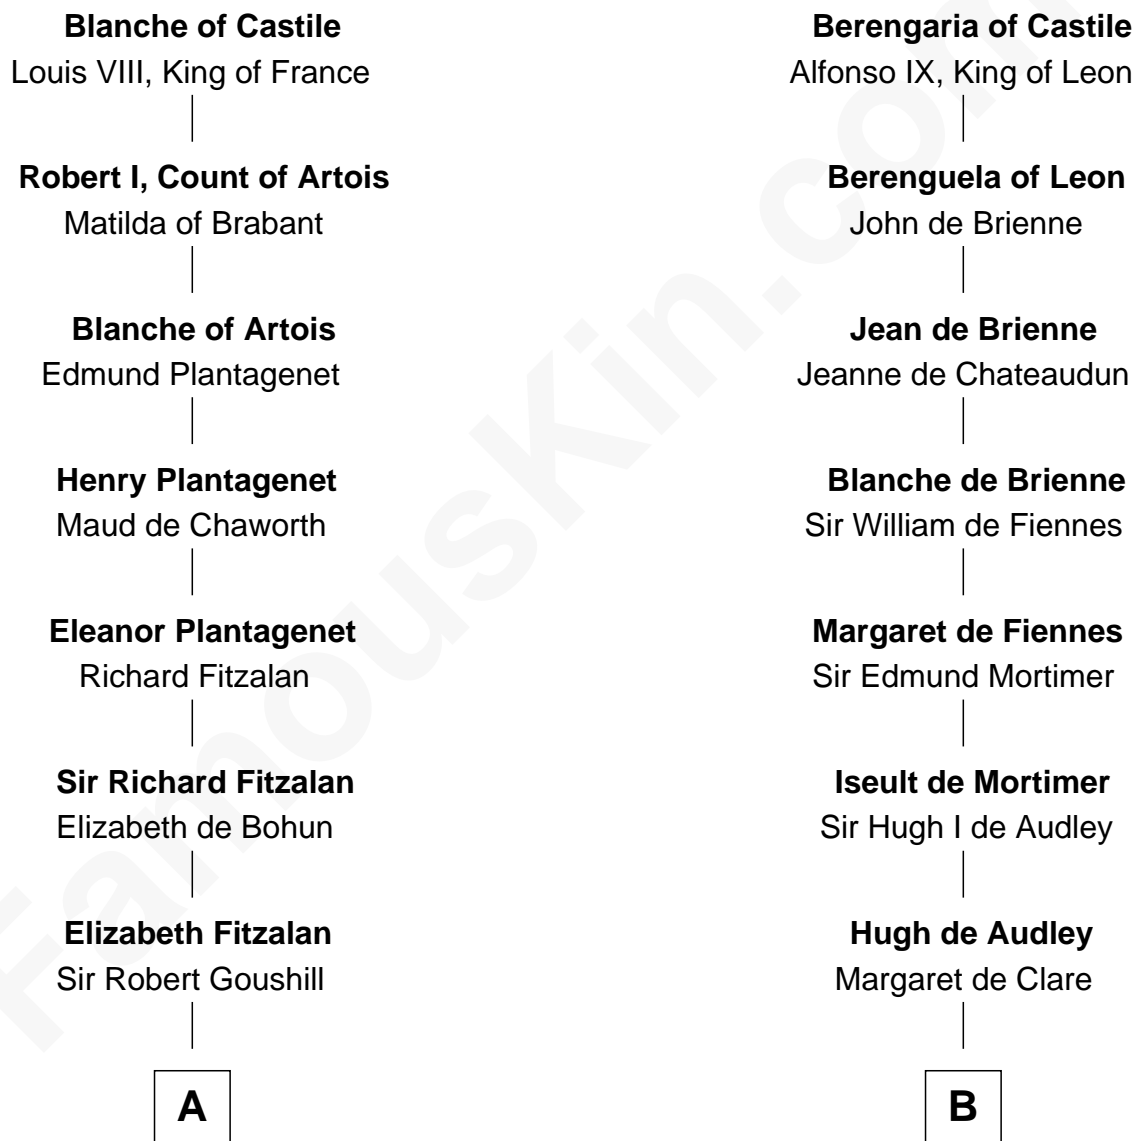

## Relationship Chart of

### Henry Lloyd

40th Governor of Maryland

19th cousin 2 times removed of

**Jonathan Swift**

Author of *Gulliver's Travels*

**Alfonso VIII of Castile**

Eleanor of England

**C**

**Col. Edward Lloyd**

Anne Rousby

**Col. Edward Lloyd**

Elizabeth Tayloe

**Col. Edward Lloyd**

Sally Scott Murray

**Daniel Lloyd**

Catherine Henry