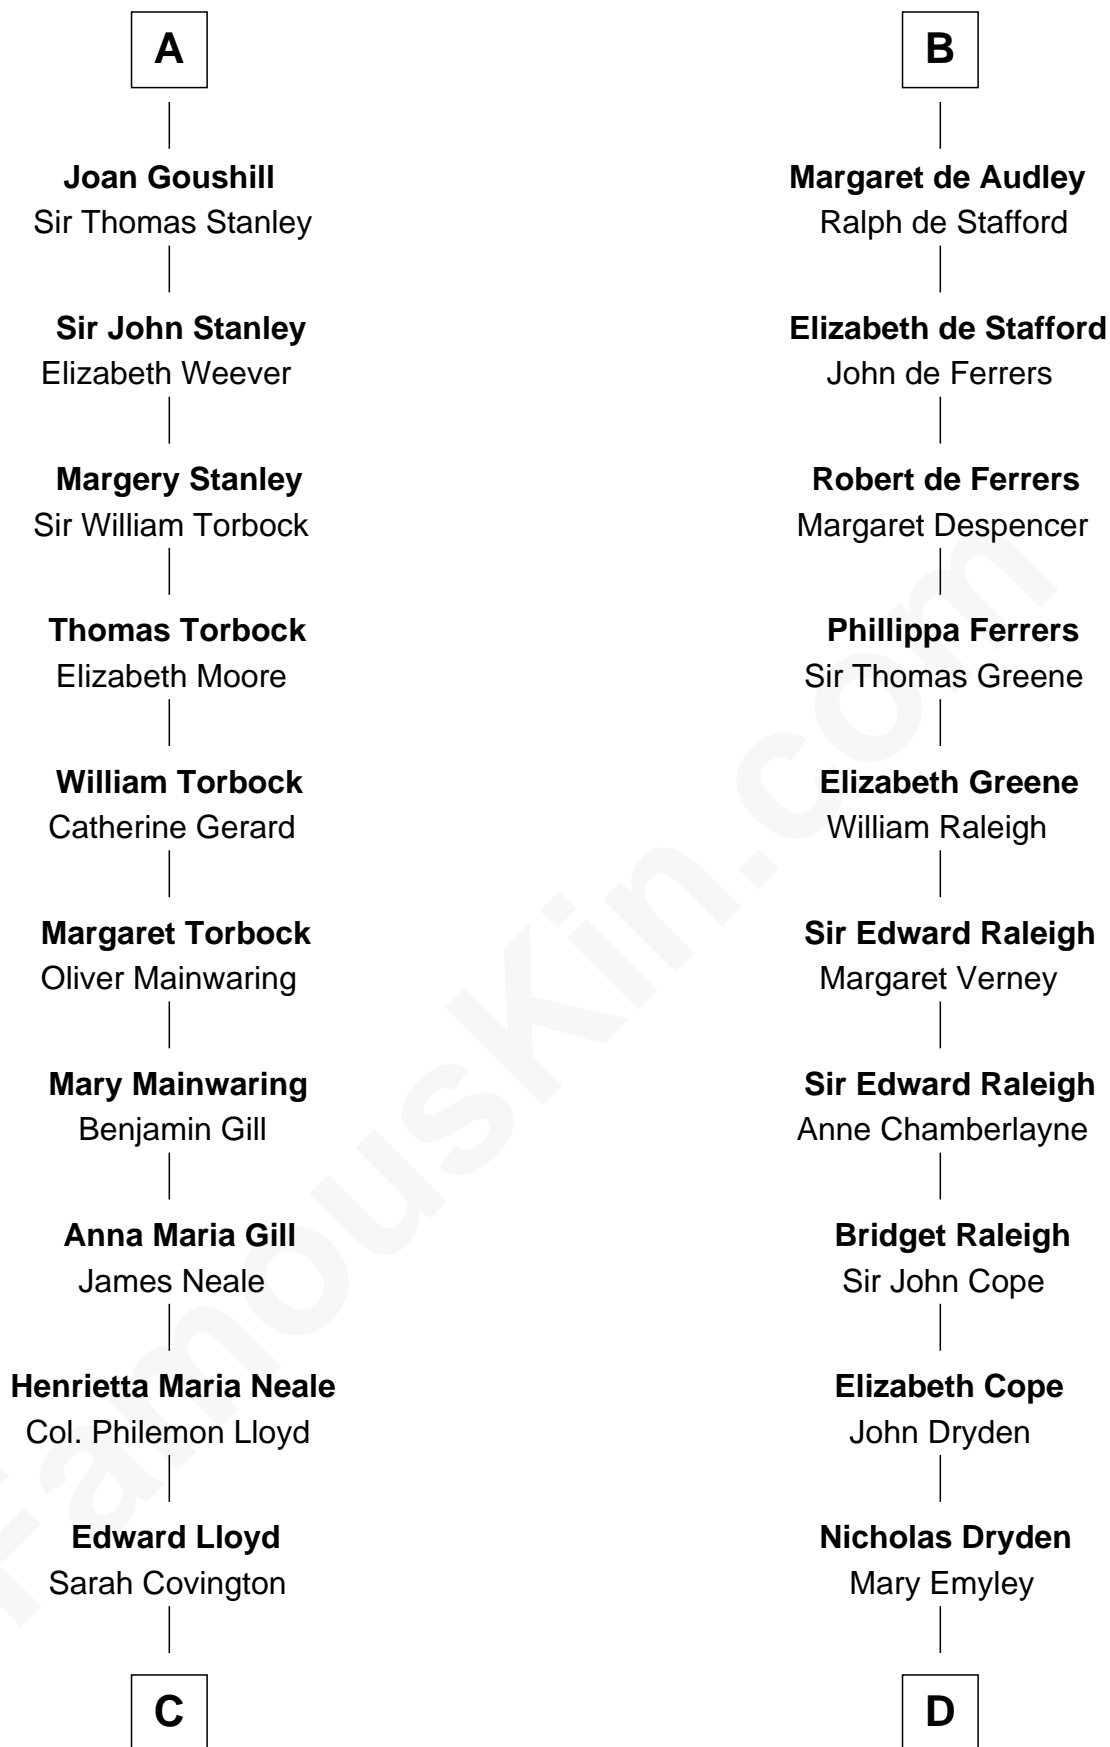

## Relationship Chart of

### Henry Lloyd

40th Governor of Maryland

19th cousin 2 times removed of

**Jonathan Swift**

Author of *Gulliver's Travels*

**Alfonso VIII of Castile**

Eleanor of England

**C**

**Col. Edward Lloyd**

Anne Rousby

**Col. Edward Lloyd**

Elizabeth Tayloe

**Col. Edward Lloyd**

Sally Scott Murray

**Daniel Lloyd**

Catherine Henry