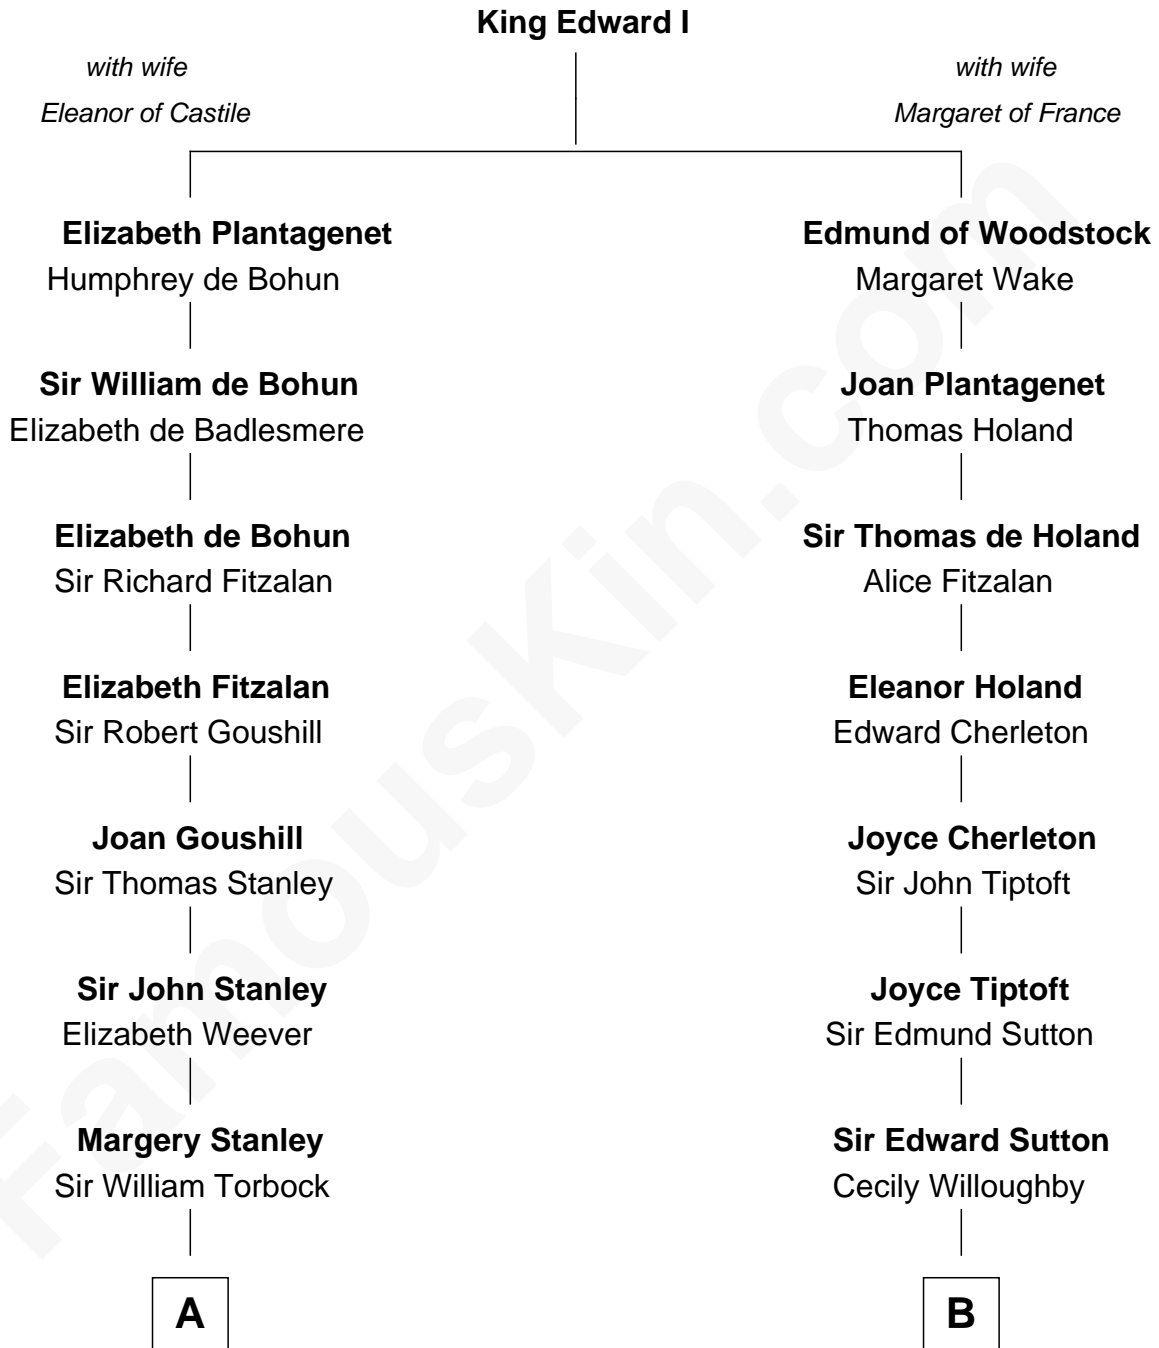

FamousKin.com

Relationship Chart of

Henry Lloyd

40th Governor of Maryland

18th cousin 3 times removed of

Alan Ladd
Movie Actor

C

Daniel Lloyd
Catherine Henry

Henry Lloyd
40th Governor of Maryland

D

Josiah Ladd
Nancy Ladd

Alvaro Ladd
Nancy Shotwell

Oscar F. Ladd
Julia Henrietta Meigs

Alan Harwood Ladd
Selina Raleigh

Alan Ladd
Movie Actor

FamousKin.com