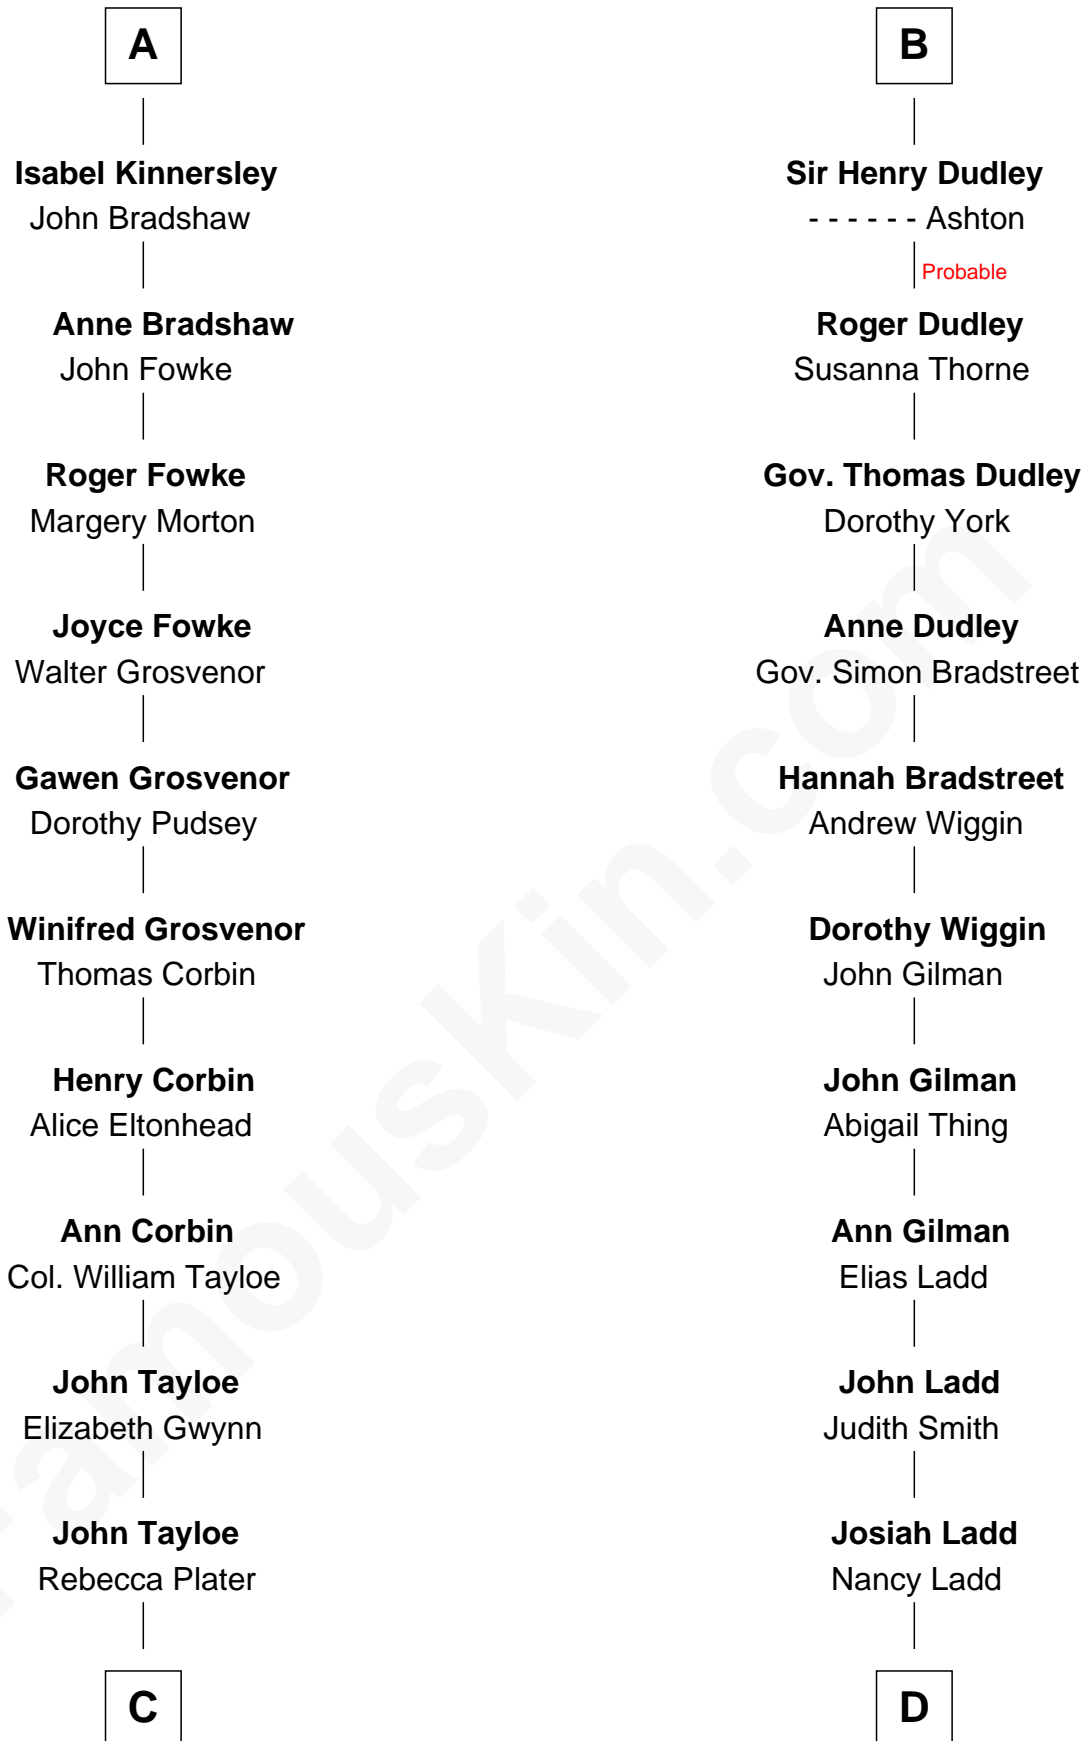

FamousKin.com Relationship Chart of

Henry Lloyd

40th Governor of Maryland

20th cousin of

Alan Ladd

Movie Actor

Sir William de Ros
Margery de Badlesmere

C

Elizabeth Tayloe
Col. Edward Lloyd

Col. Edward Lloyd
Sally Scott Murray

Daniel Lloyd
Catherine Henry

Henry Lloyd
40th Governor of Maryland

D

Alvaro Ladd
Nancy Shotwell

Oscar F. Ladd
Julia Henrietta Meigs

Alan Harwood Ladd
Selina Raleigh