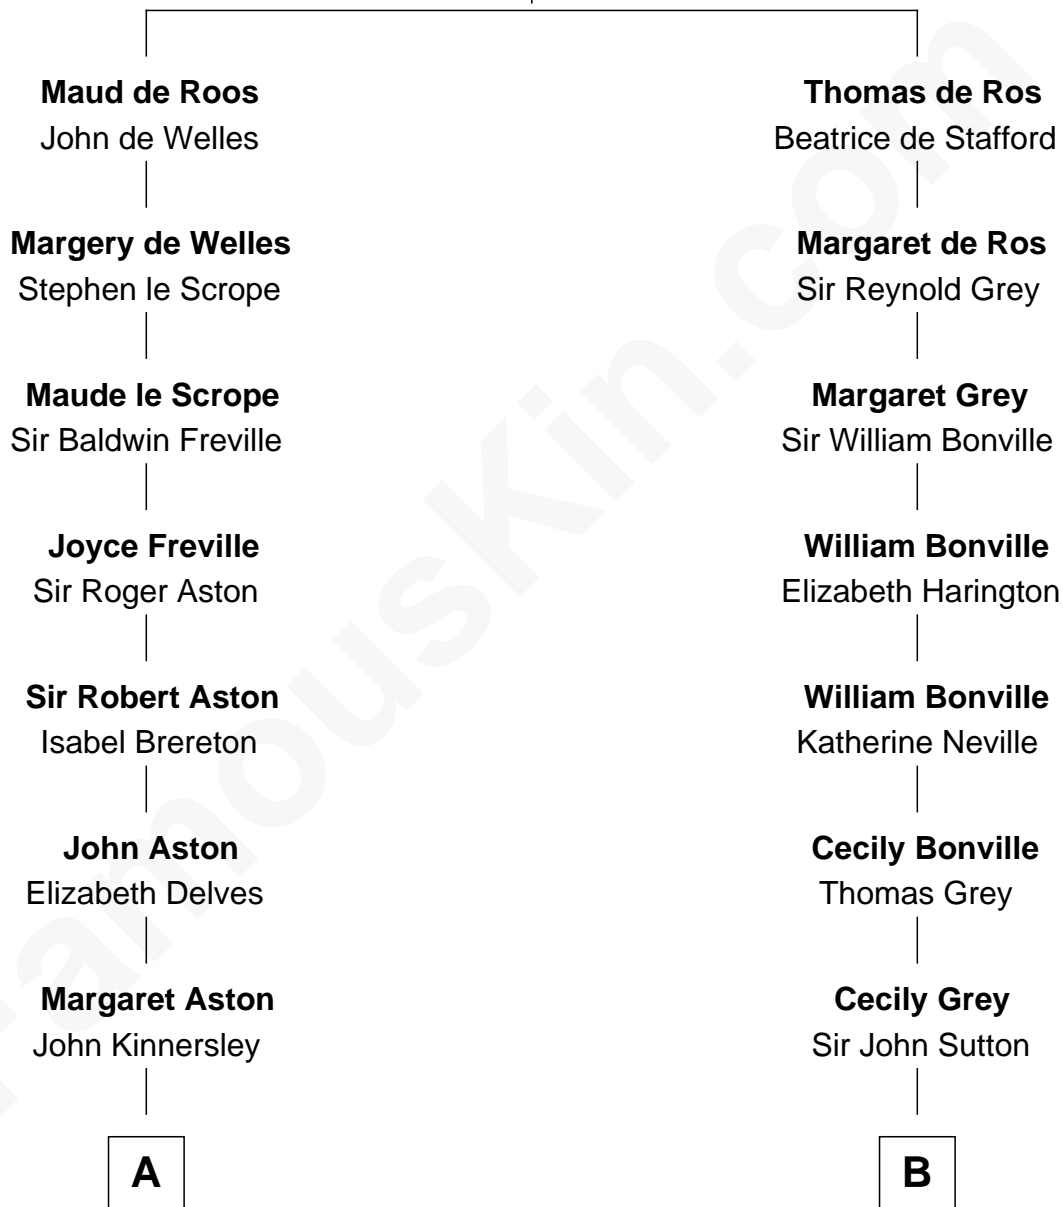

FamousKin.com Relationship Chart of

Henry Lloyd

40th Governor of Maryland

20th cousin of

Alan Ladd

Movie Actor

Sir William de Ros
Margery de Badlesmere

C

Elizabeth Tayloe
Col. Edward Lloyd

Col. Edward Lloyd
Sally Scott Murray

Daniel Lloyd
Catherine Henry

Henry Lloyd
40th Governor of Maryland

D

Alvaro Ladd
Nancy Shotwell

Oscar F. Ladd
Julia Henrietta Meigs

Alan Harwood Ladd
Selina Raleigh