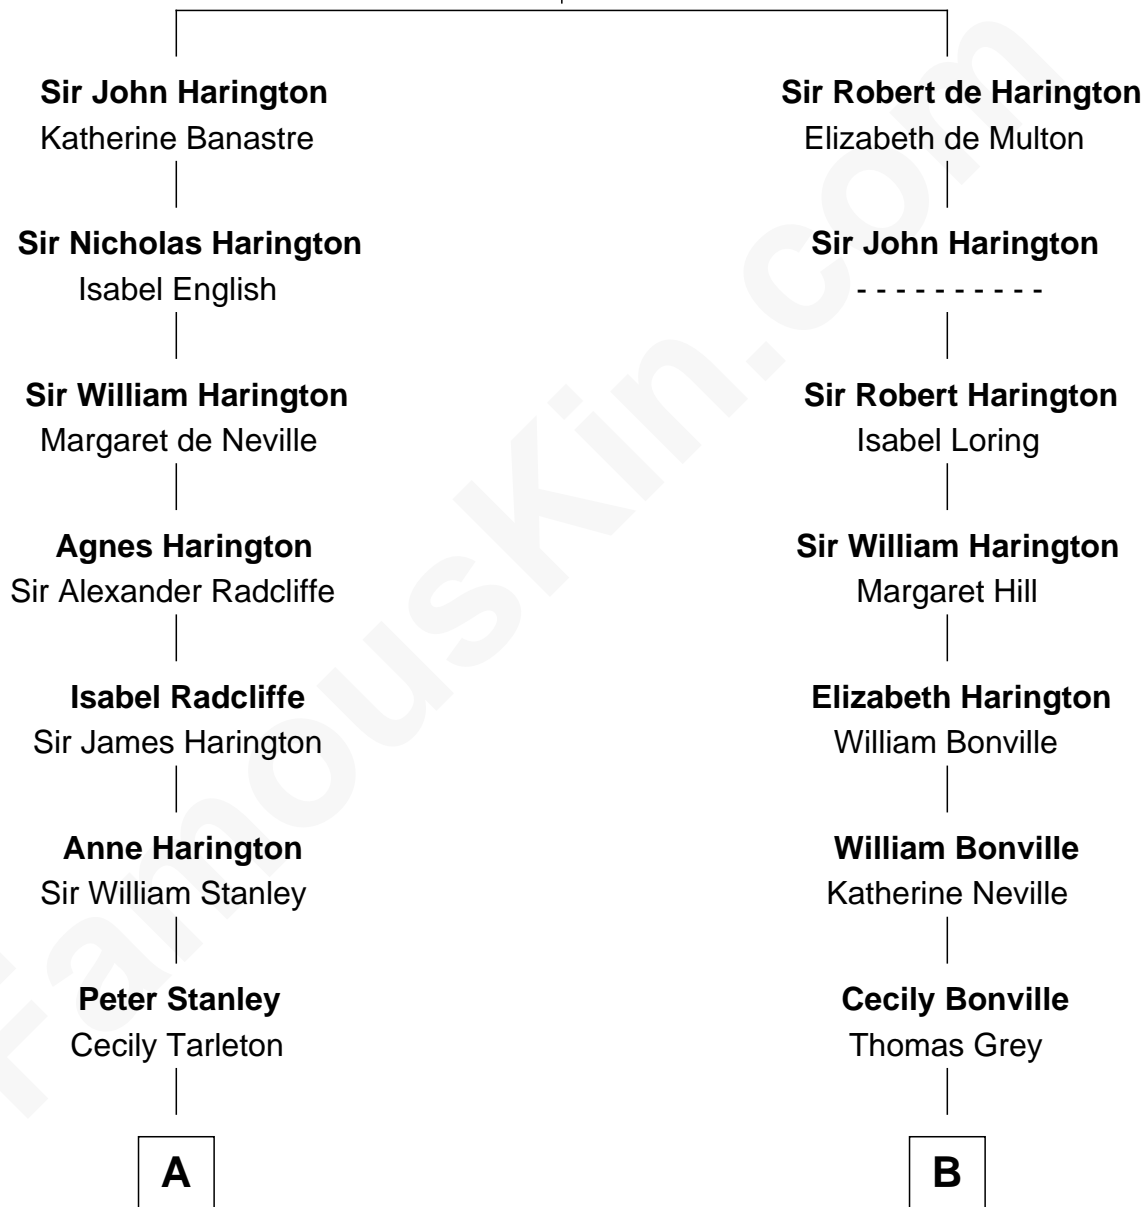

FamousKin.com Relationship Chart of

Henry Lloyd

40th Governor of Maryland

16th cousin 5 times removed of

Alan Ladd

Movie Actor

Sir John de Harington

Joan - - - - -