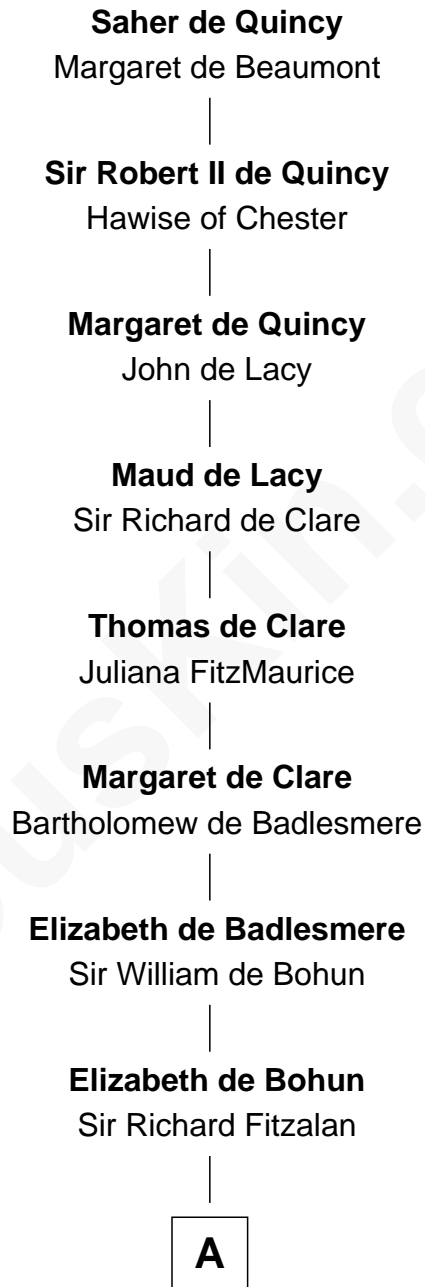

FamousKin.com Relationship Chart of

Henry Lloyd

40th Governor of Maryland

21st Great-grandson of

Saher de Quincy

Magna Carta Surety

A

Elizabeth Fitzalan

Sir Robert Goushill

Joan Goushill

Sir Thomas Stanley

Sir John Stanley

Elizabeth Weever

Margery Stanley

Sir William Torbock

Thomas Torbock

Elizabeth Moore

William Torbock

Catherine Gerard

Margaret Torbock

Oliver Mainwaring

Mary Mainwaring

Benjamin Gill

Anna Maria Gill