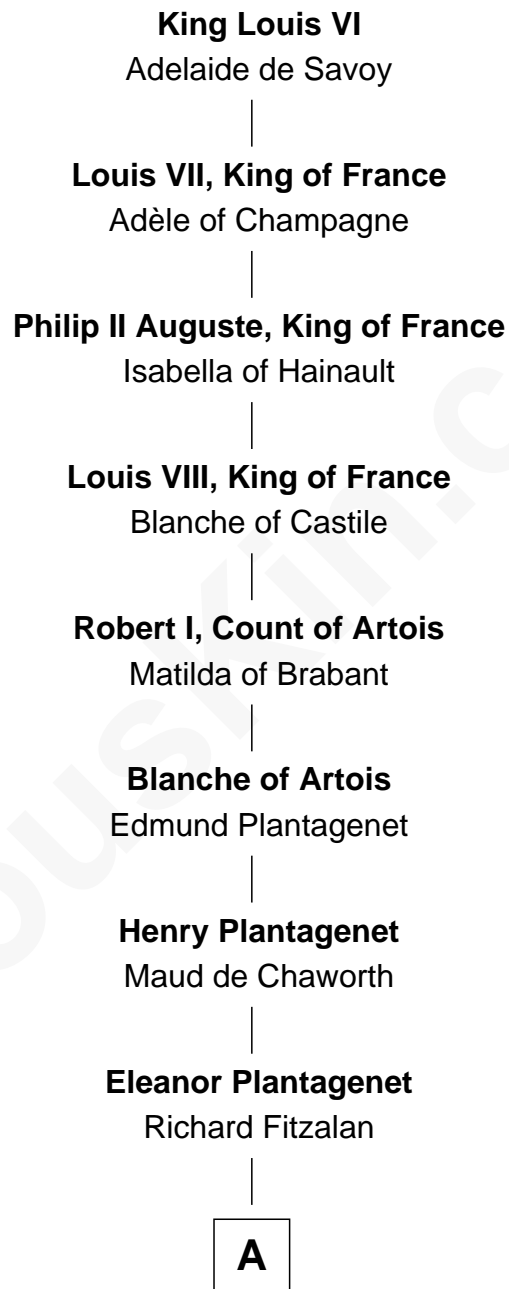

FamousKin.com Relationship Chart of

Henry Lloyd

40th Governor of Maryland

22nd Great-grandson of

King Louis VI

King of France

A

Sir Richard Fitzalan

Sir William Torbock

Thomas Torbock

Elizabeth Moore

William Torbock

Catherine Gerard

Margaret Torbock

Oliver Mainwaring

Mary Mainwaring