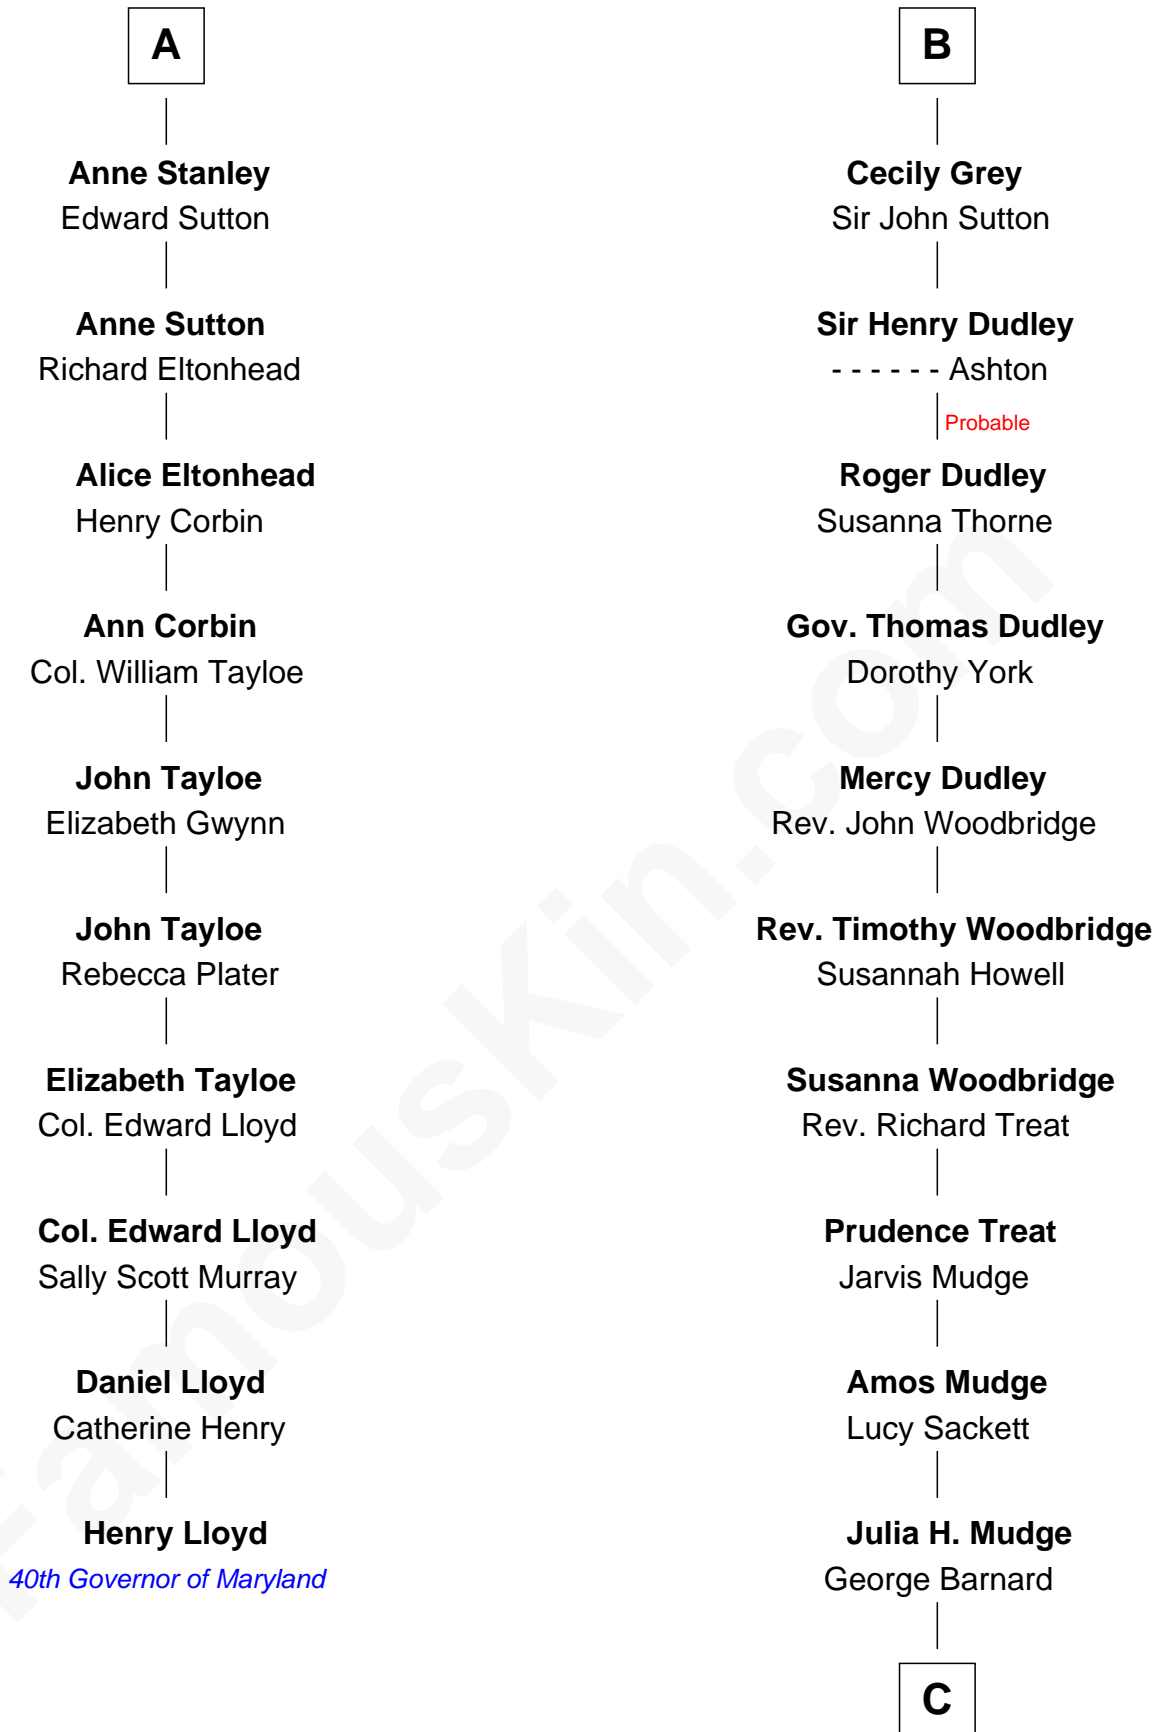

# FamousKin.com Relationship Chart of

**Henry Lloyd**

*40th Governor of Maryland*

16th cousin 4 times removed of

**Dick Clark**

*Radio and TV Host*

**Sir John de Harington**

Joan - - - - -

**C**

**George Barnard**  
Jane Sophia Fuller

**Charles Fuller Barnard**  
Anna May Aldridge

**Julia Fuller Barnard**  
Richard Augustus Clark

**Dick Clark**  
*Radio and TV Host*

FamousKin.com