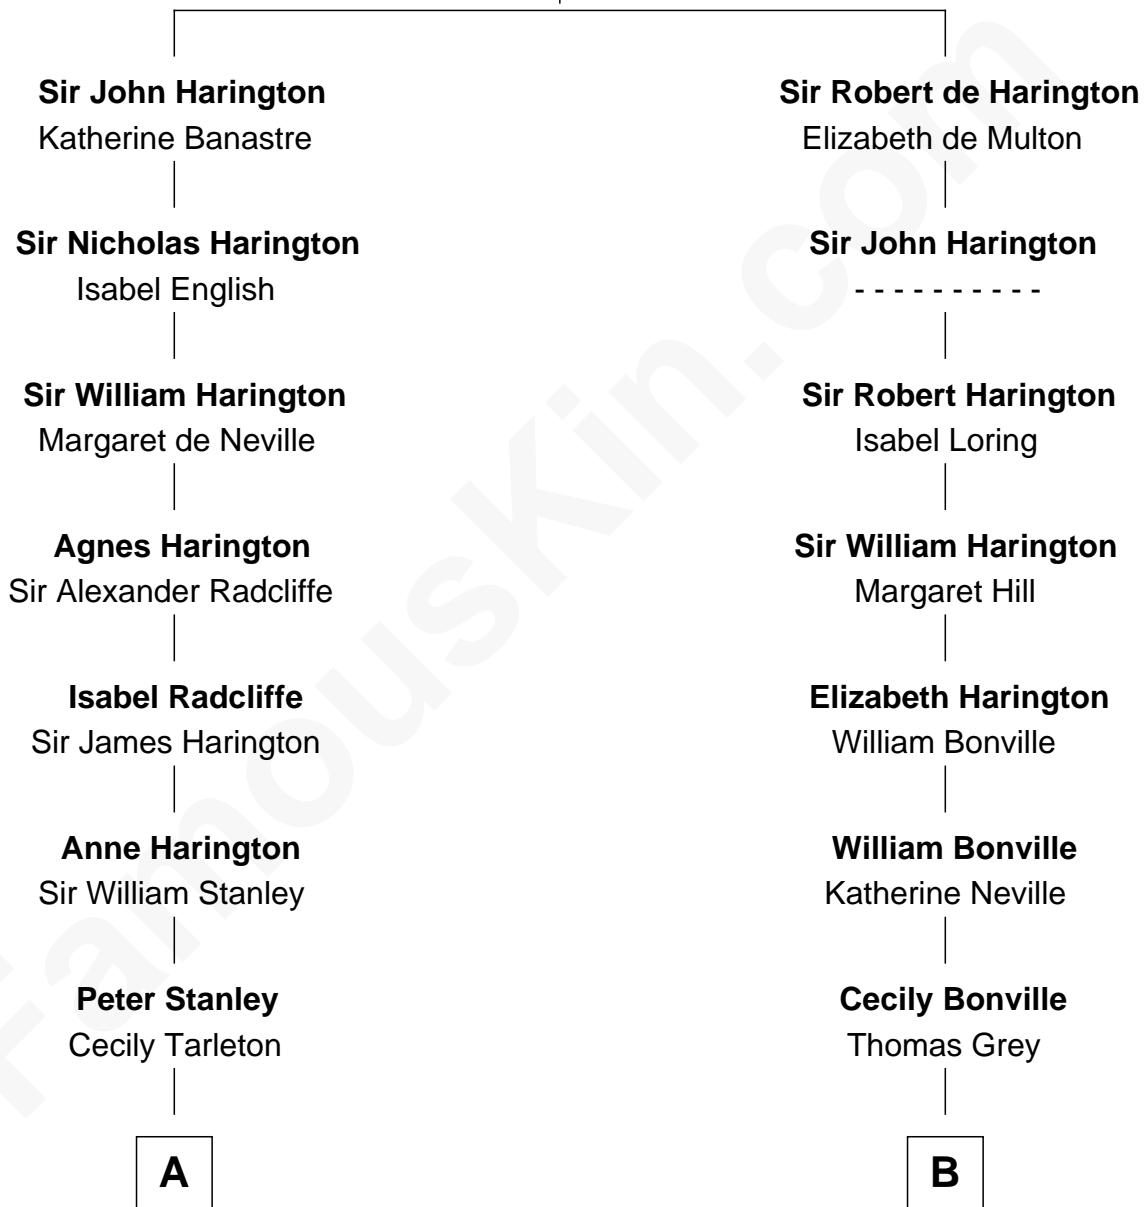

# FamousKin.com Relationship Chart of

**Henry Lloyd**

*40th Governor of Maryland*

16th cousin 4 times removed of

**Dick Clark**

*Radio and TV Host*

**Sir John de Harington**

Joan - - - - -

**C**

**George Barnard**  
Jane Sophia Fuller

**Charles Fuller Barnard**  
Anna May Aldridge

**Julia Fuller Barnard**  
Richard Augustus Clark

**Dick Clark**  
*Radio and TV Host*

FamousKin.com