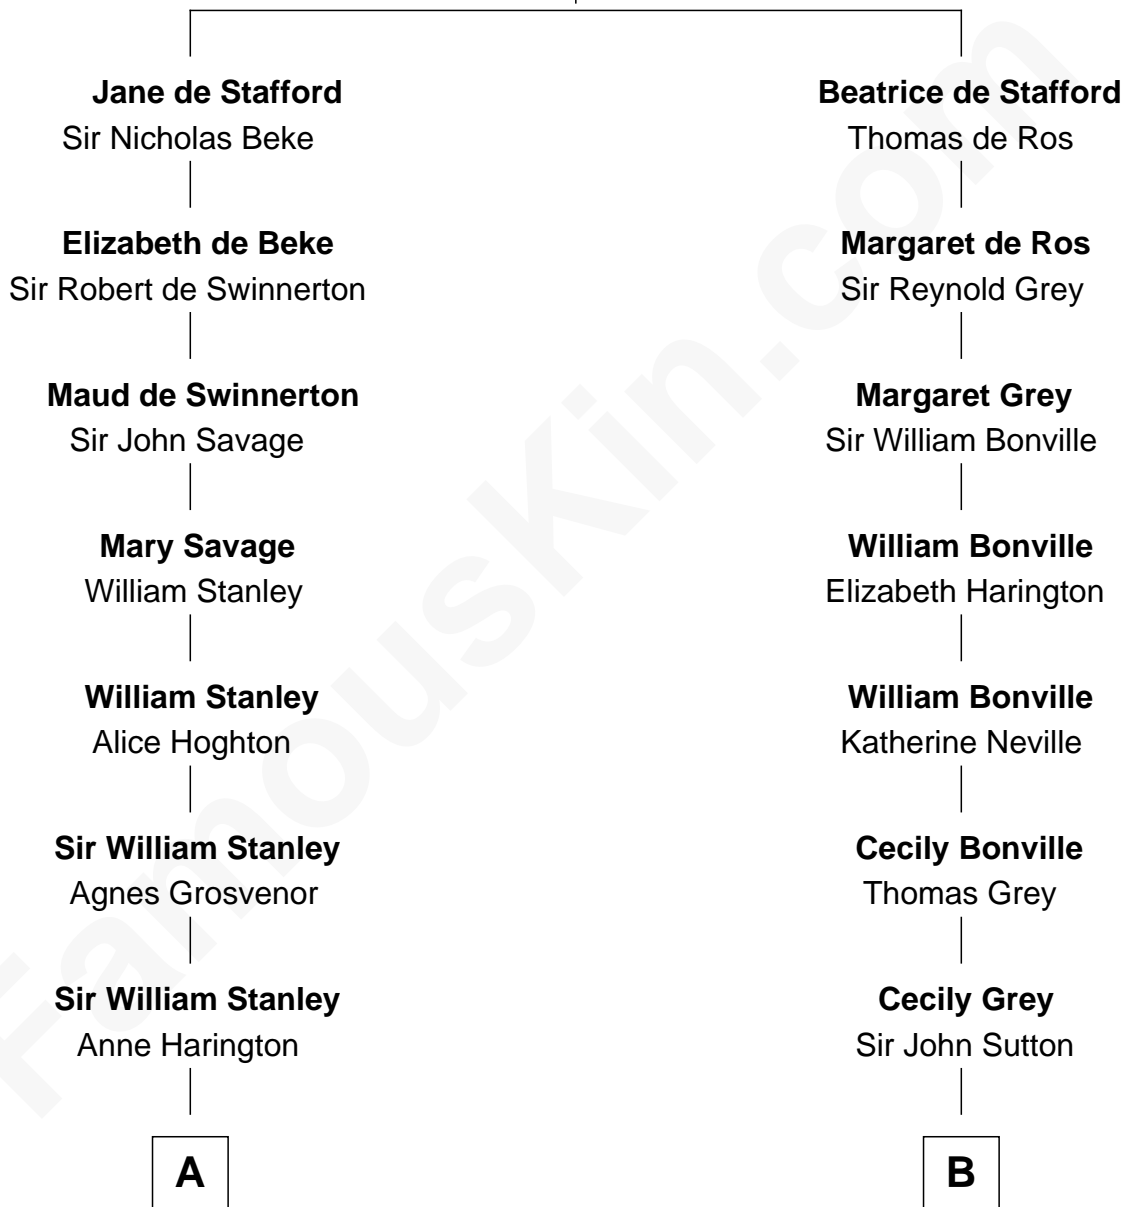

FamousKin.com Relationship Chart of

Henry Lloyd

40th Governor of Maryland

17th cousin 2 times removed of

Dick Clark

Radio and TV Host

Ralph de Stafford

*with wife
Katherine de Hastang*

*with wife
Margaret de Audley*

C

Charles Fuller Barnard

Anna May Aldridge

Julia Fuller Barnard

Richard Augustus Clark

Dick Clark

Radio and TV Host