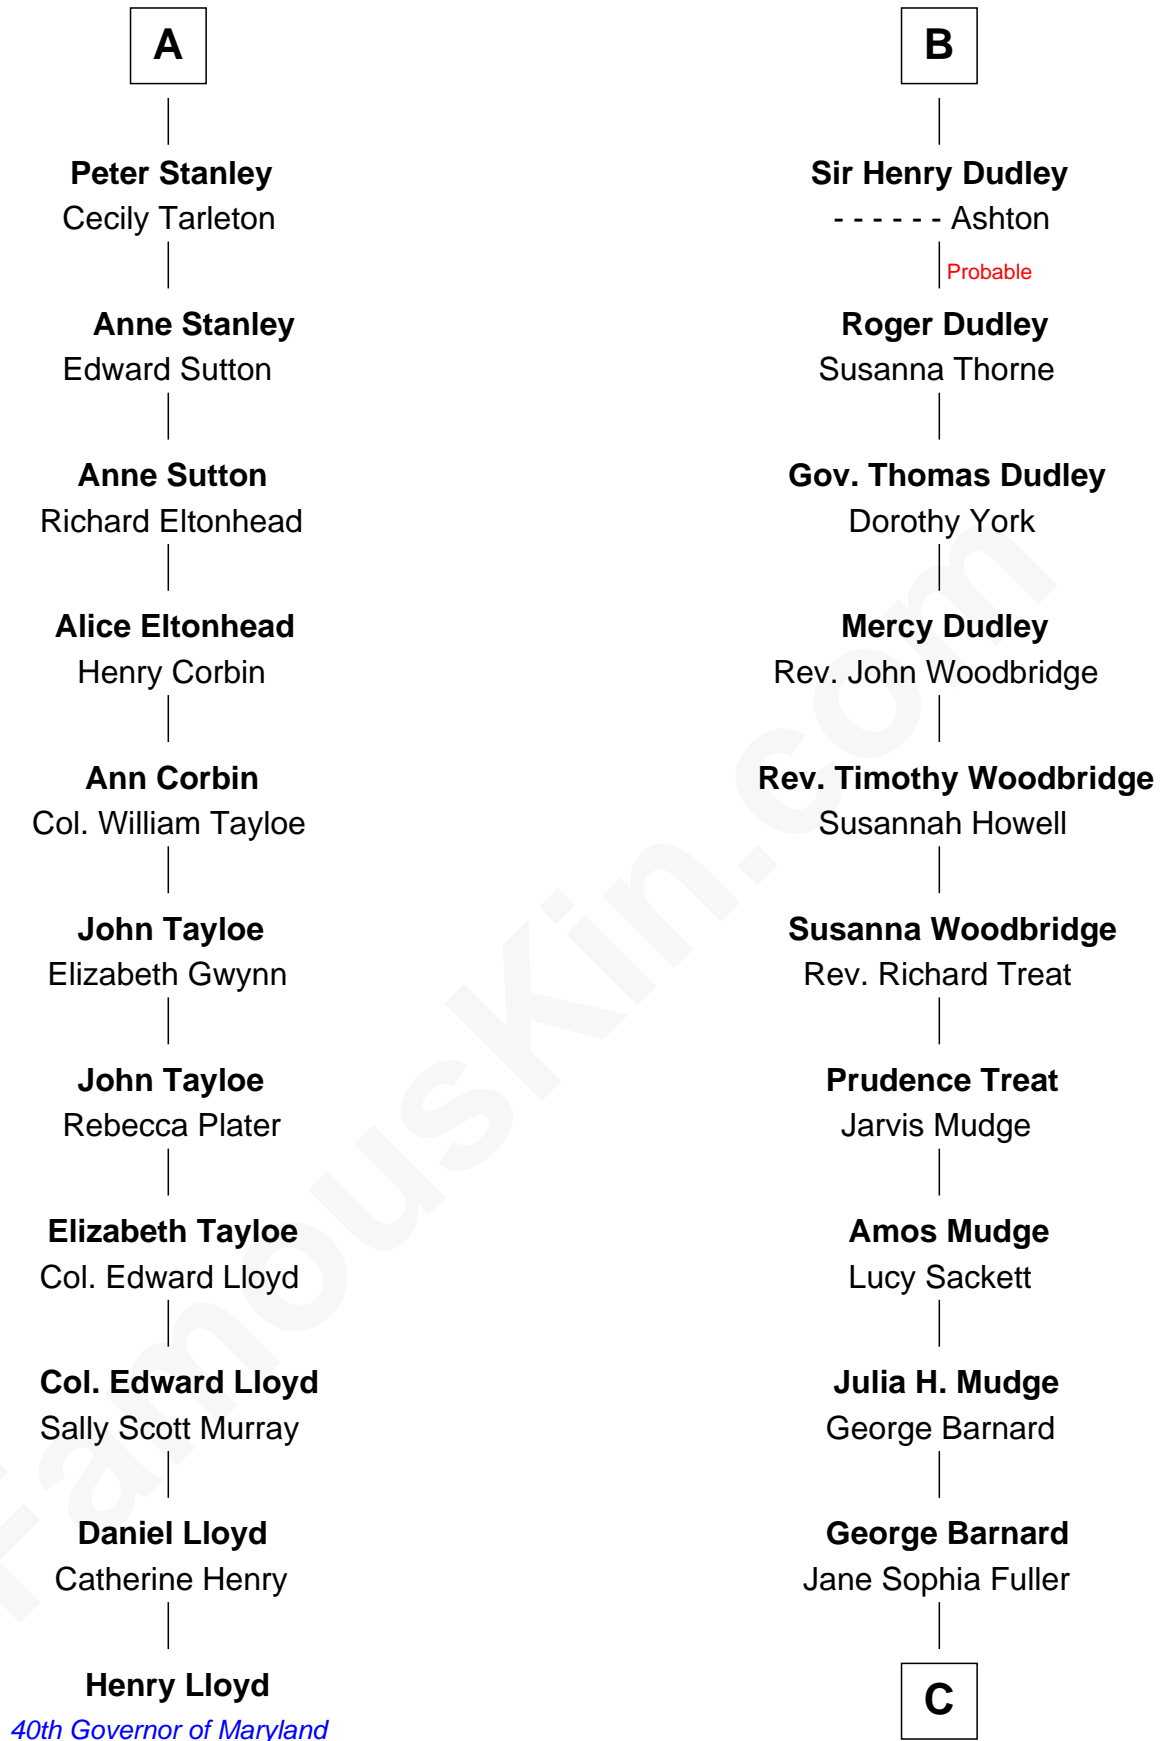

FamousKin.com Relationship Chart of

Henry Lloyd

40th Governor of Maryland

17th cousin 2 times removed of

Dick Clark

Radio and TV Host

Ralph de Stafford

*with wife
Katherine de Hastang*

*with wife
Margaret de Audley*

C

Charles Fuller Barnard

Anna May Aldridge

Julia Fuller Barnard

Richard Augustus Clark

Dick Clark

Radio and TV Host