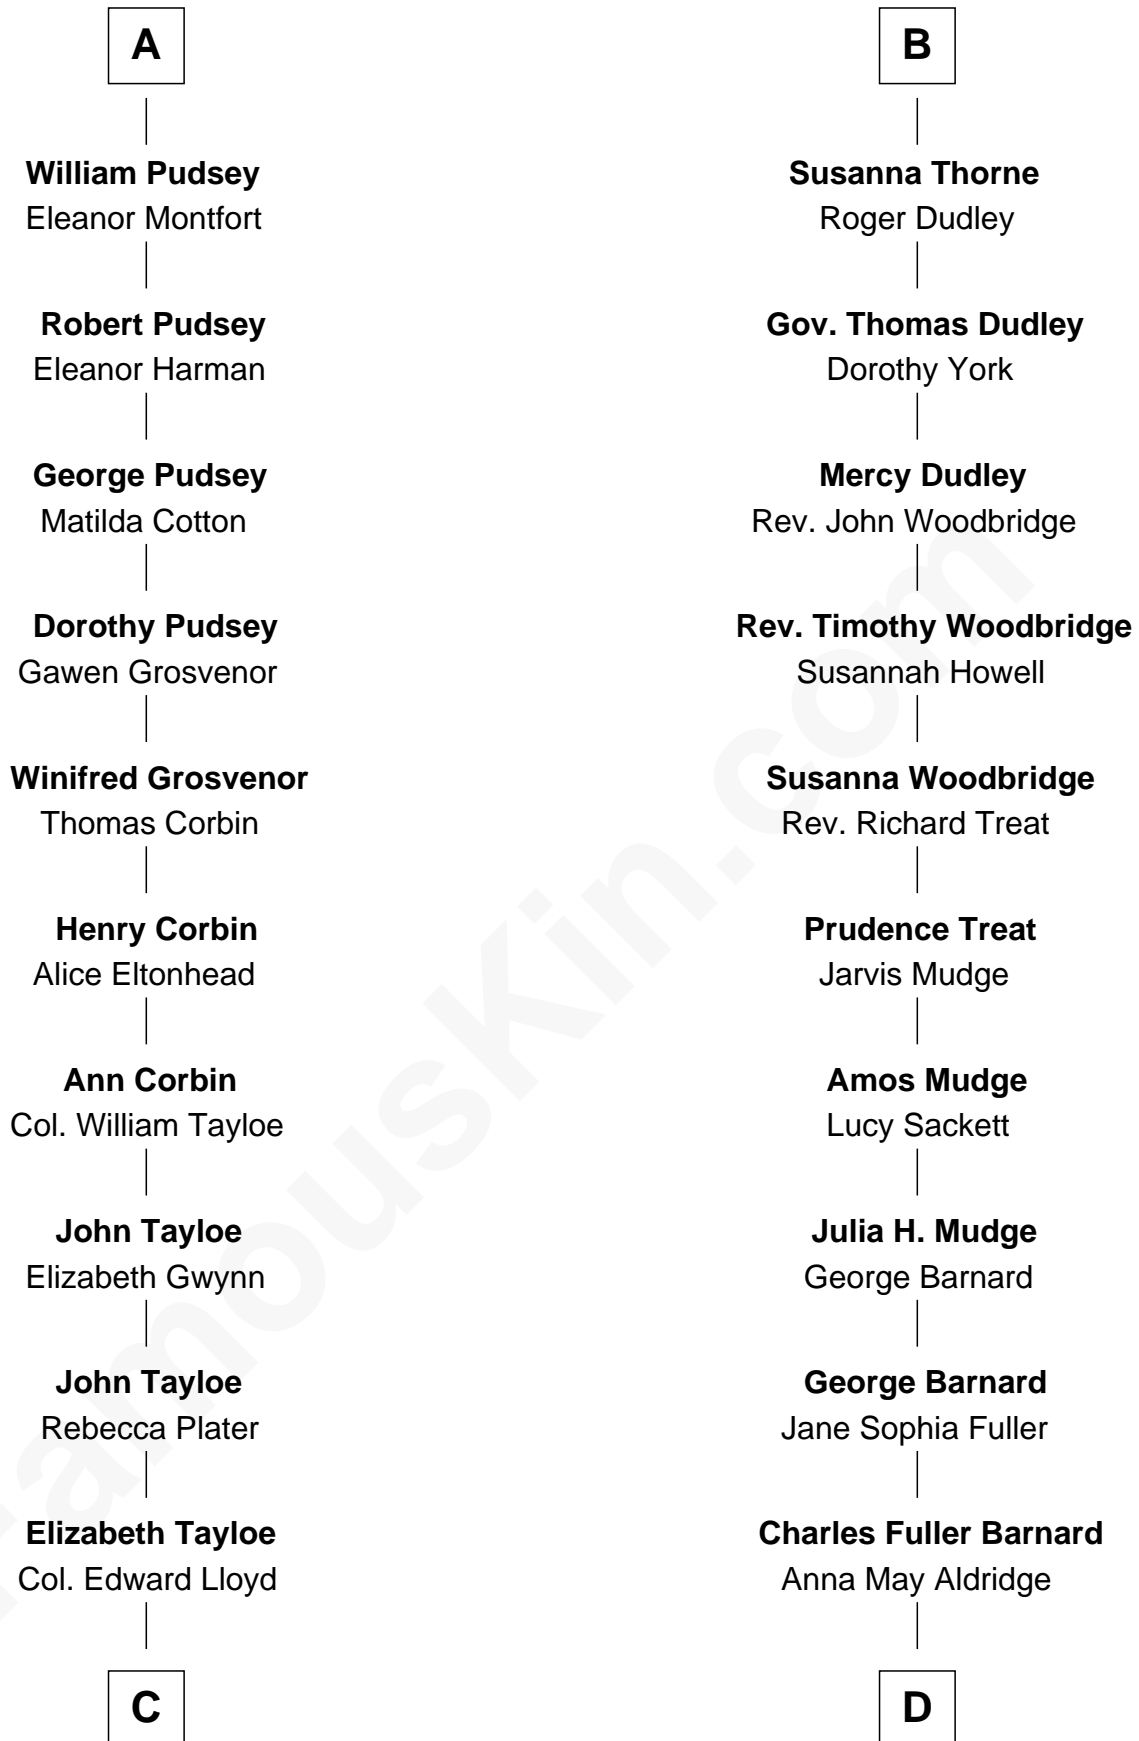

FamousKin.com Relationship Chart of

Henry Lloyd

40th Governor of Maryland

18th cousin 1 time removed of

Dick Clark

Radio and TV Host

Sir John Grey

Avice Marmion

Sir Robert Grey
Lora de St. Quintin

Elizabeth Grey
Henry FitzHugh

Eleanor Fitzhugh
Sir Thomas Tunstall

Margaret Tunstall
Sir Ralph Pudsey

Sir John Pudsey
Grace Hamerton

Henry Pudsey
Margaret Conyers

Rowland Pudsey
Edith Hare

A

Maud Grey

Sir Thomas Harcourt

Sir Thomas Harcourt
Jane Fraunceys

Sir Richard Harcourt
Edith St. Clair

Alice Harcourt
William Bessiles

Elizabeth Bessiles
Richard Fettiplace

Anne Fettiplace
Edward Purefoy

Mary Purefoy
Thomas Thorne

B

C

Col. Edward Lloyd
Sally Scott Murray

Daniel Lloyd
Catherine Henry

Henry Lloyd
40th Governor of Maryland

D

Julia Fuller Barnard
Richard Augustus Clark