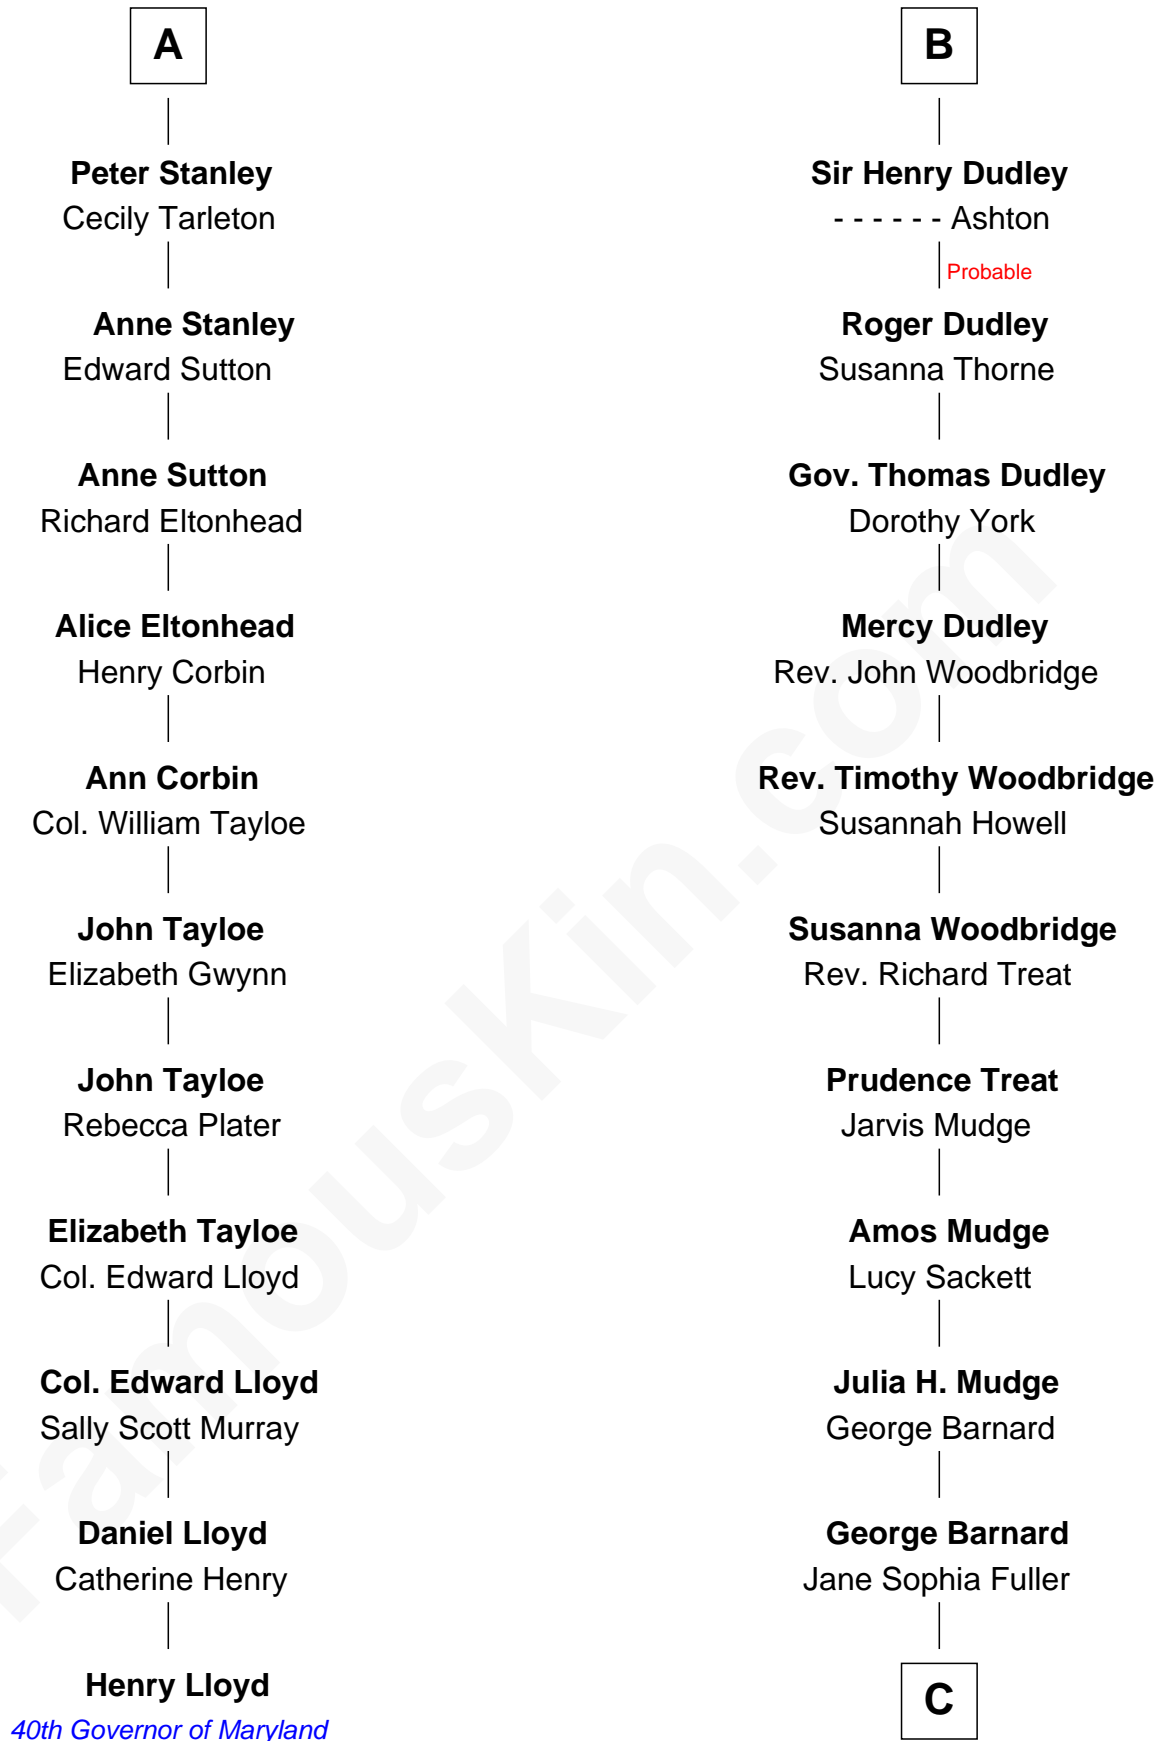

FamousKin.com

Relationship Chart of

Henry Lloyd

40th Governor of Maryland

17th cousin 2 times removed of

Dick Clark

Radio and TV Host

Sir Robert de Holland

Maude la Zouche

C

Charles Fuller Barnard

Anna May Aldridge

Julia Fuller Barnard

Richard Augustus Clark

Dick Clark

Radio and TV Host