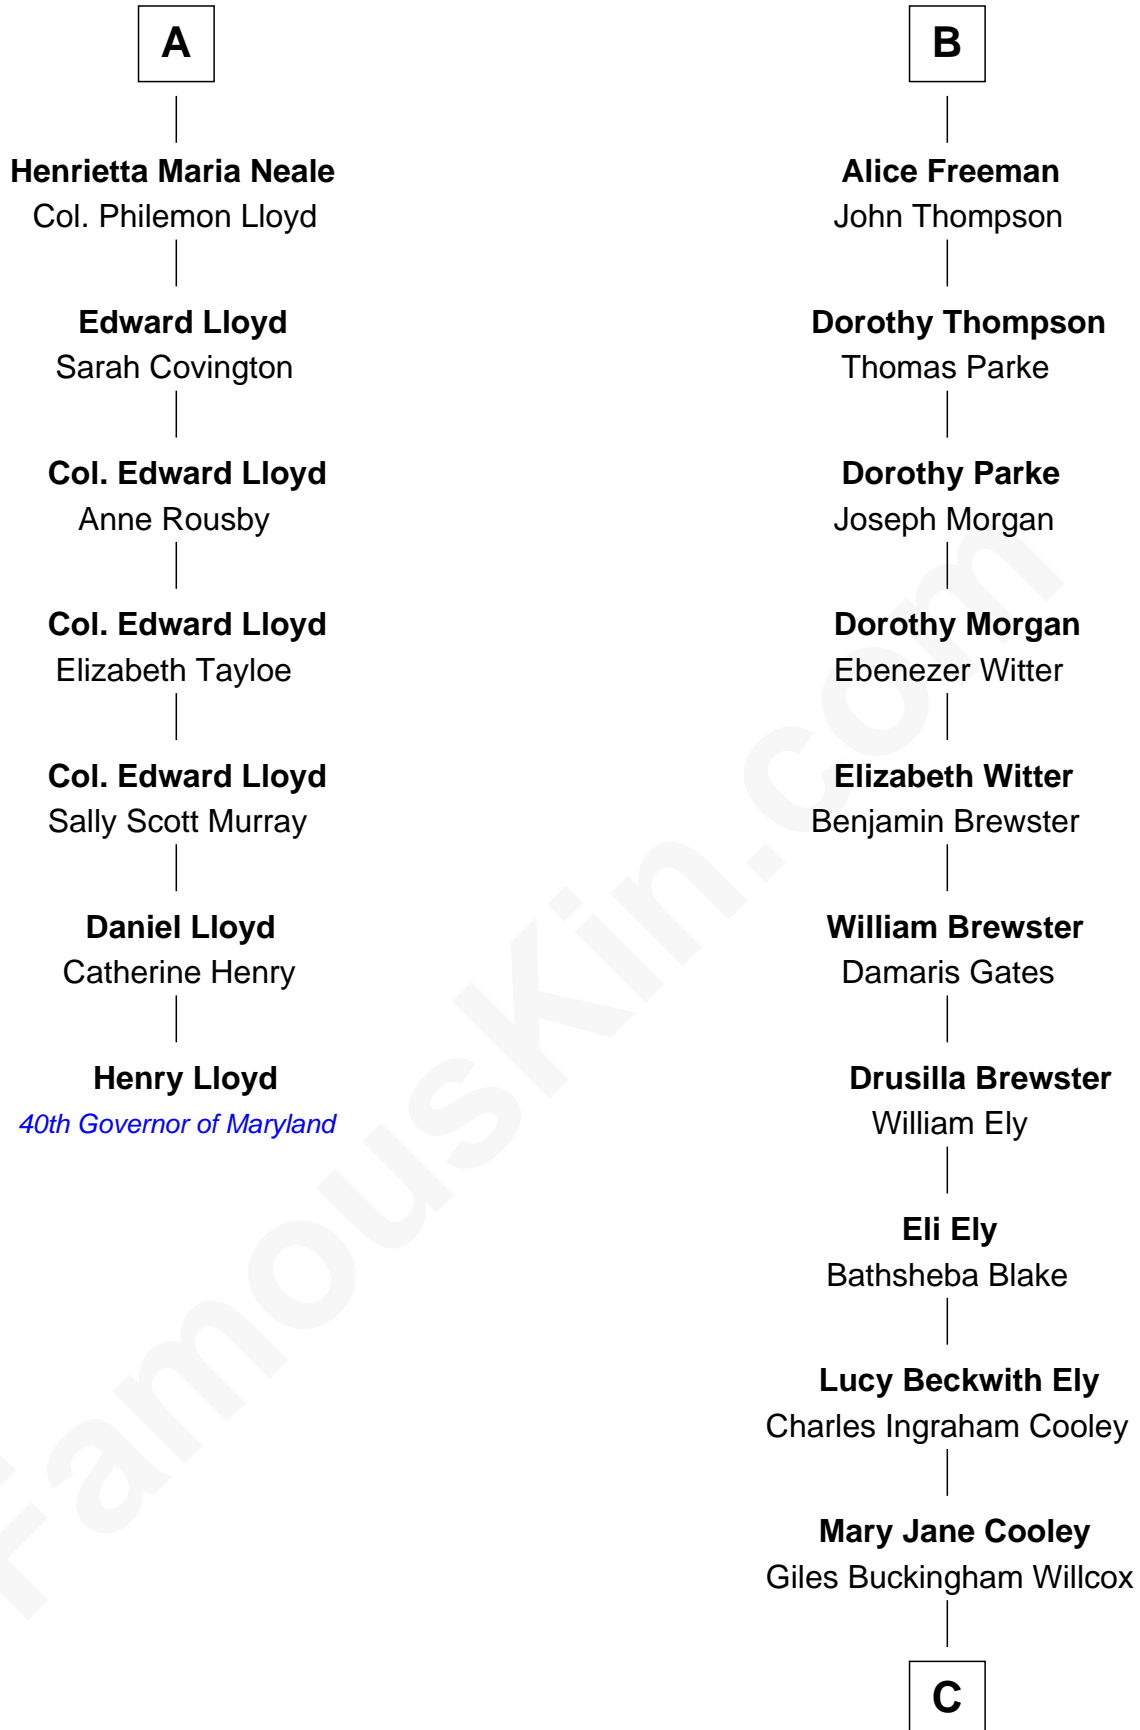

FamousKin.com

Relationship Chart of

Henry Lloyd

40th Governor of Maryland

13th cousin 7 times removed of

Elisabeth Shue

TV and Movie Actress

Sir John Throckmorton

Eleanor Spinney

Sir Thomas Throckmorton

Margaret Olney

Sir Robert Throckmorton

Catherine Marrow

Richard Throckmorton

Jane Beaufoe

Goditha Throckmorton

Agnes Throckmorton

Thomas Winslow

Agnes Winslow

John Giffard

Thomas Giffard

Joan Langston

Amy Giffard

Richard Samwell

Susanna Samwell

Peter Edwards

Edward Edwards

Ursula Coles

Margaret Edwards

Henry Freeman

B

C