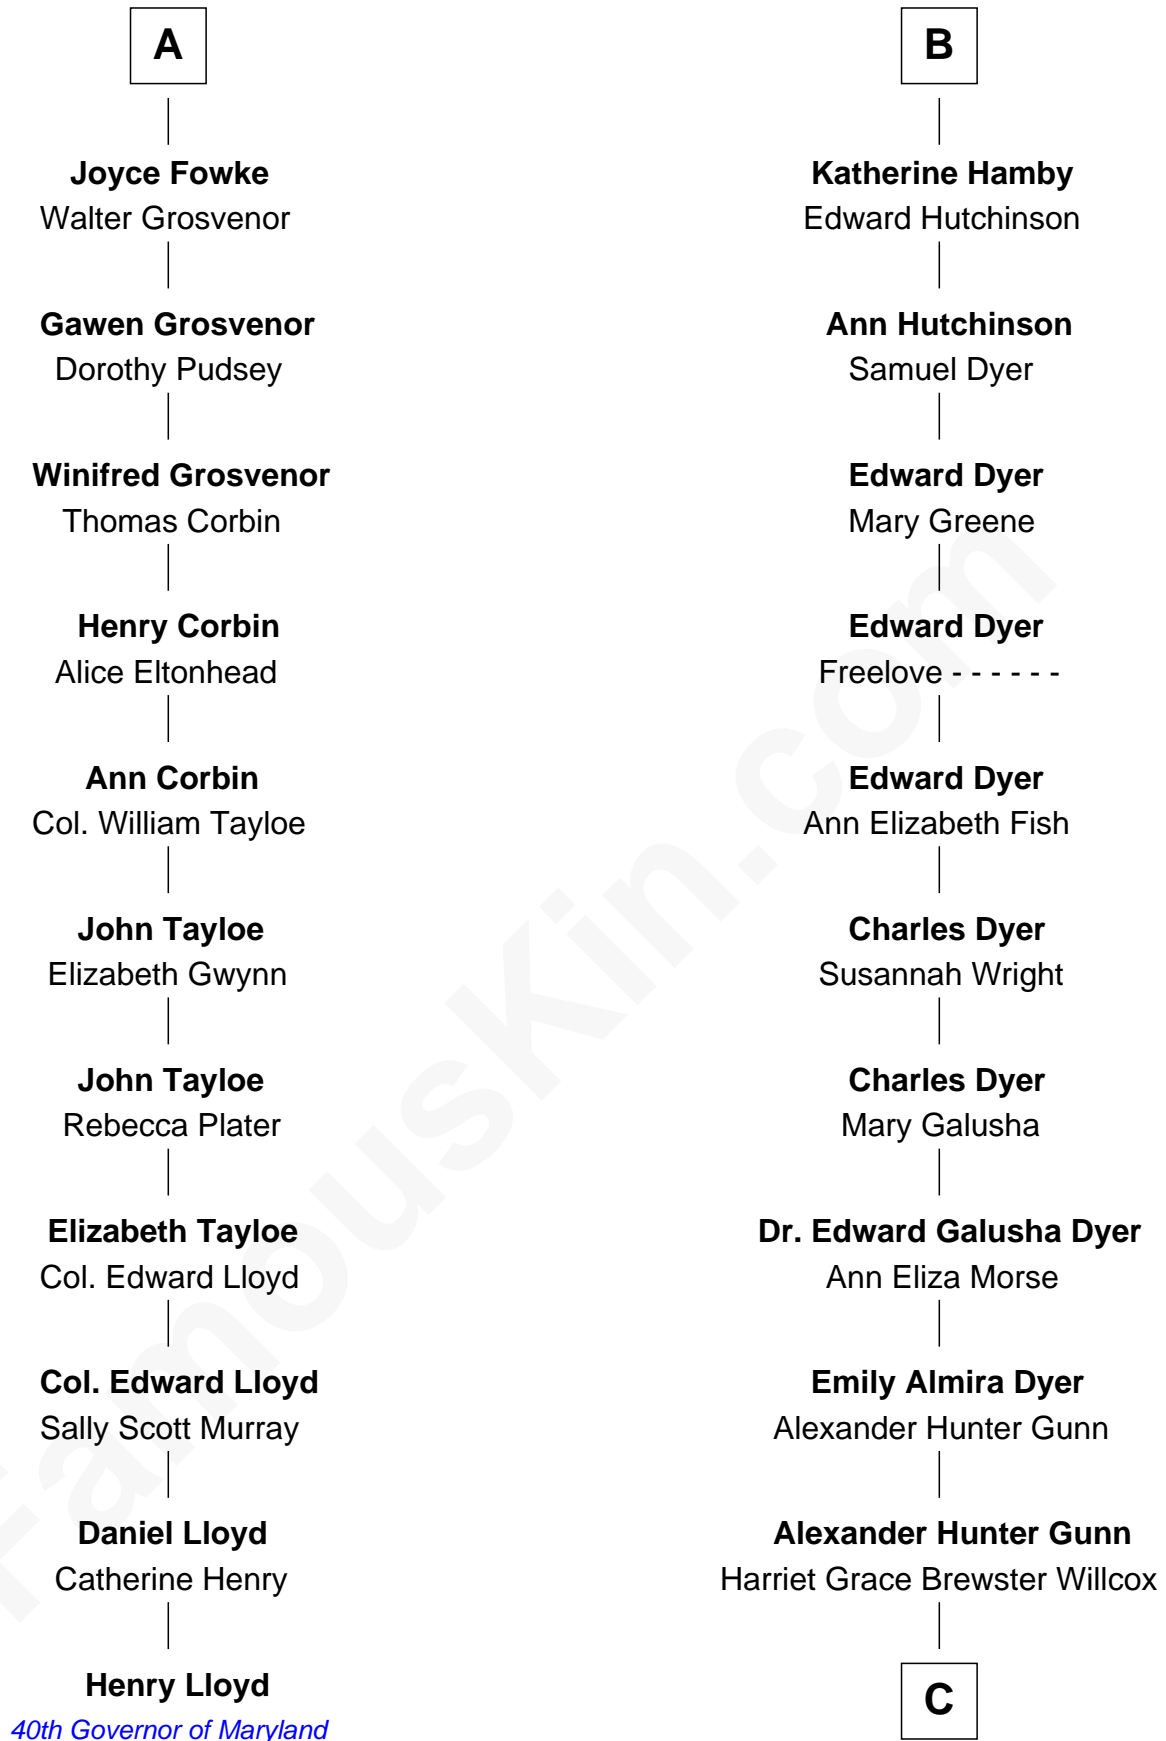

FamousKin.com

Relationship Chart of

Henry Lloyd

40th Governor of Maryland

17th cousin 2 times removed of

Elisabeth Shue

TV and Movie Actress

Sir Baldwin Freville

Maude le Scrope

C

Mary Brewster Gunn
Adoniram Judson Wells

Anne Brewster Wells
James William Shue

Elisabeth Shue
TV and Movie Actress

FamousKin.com