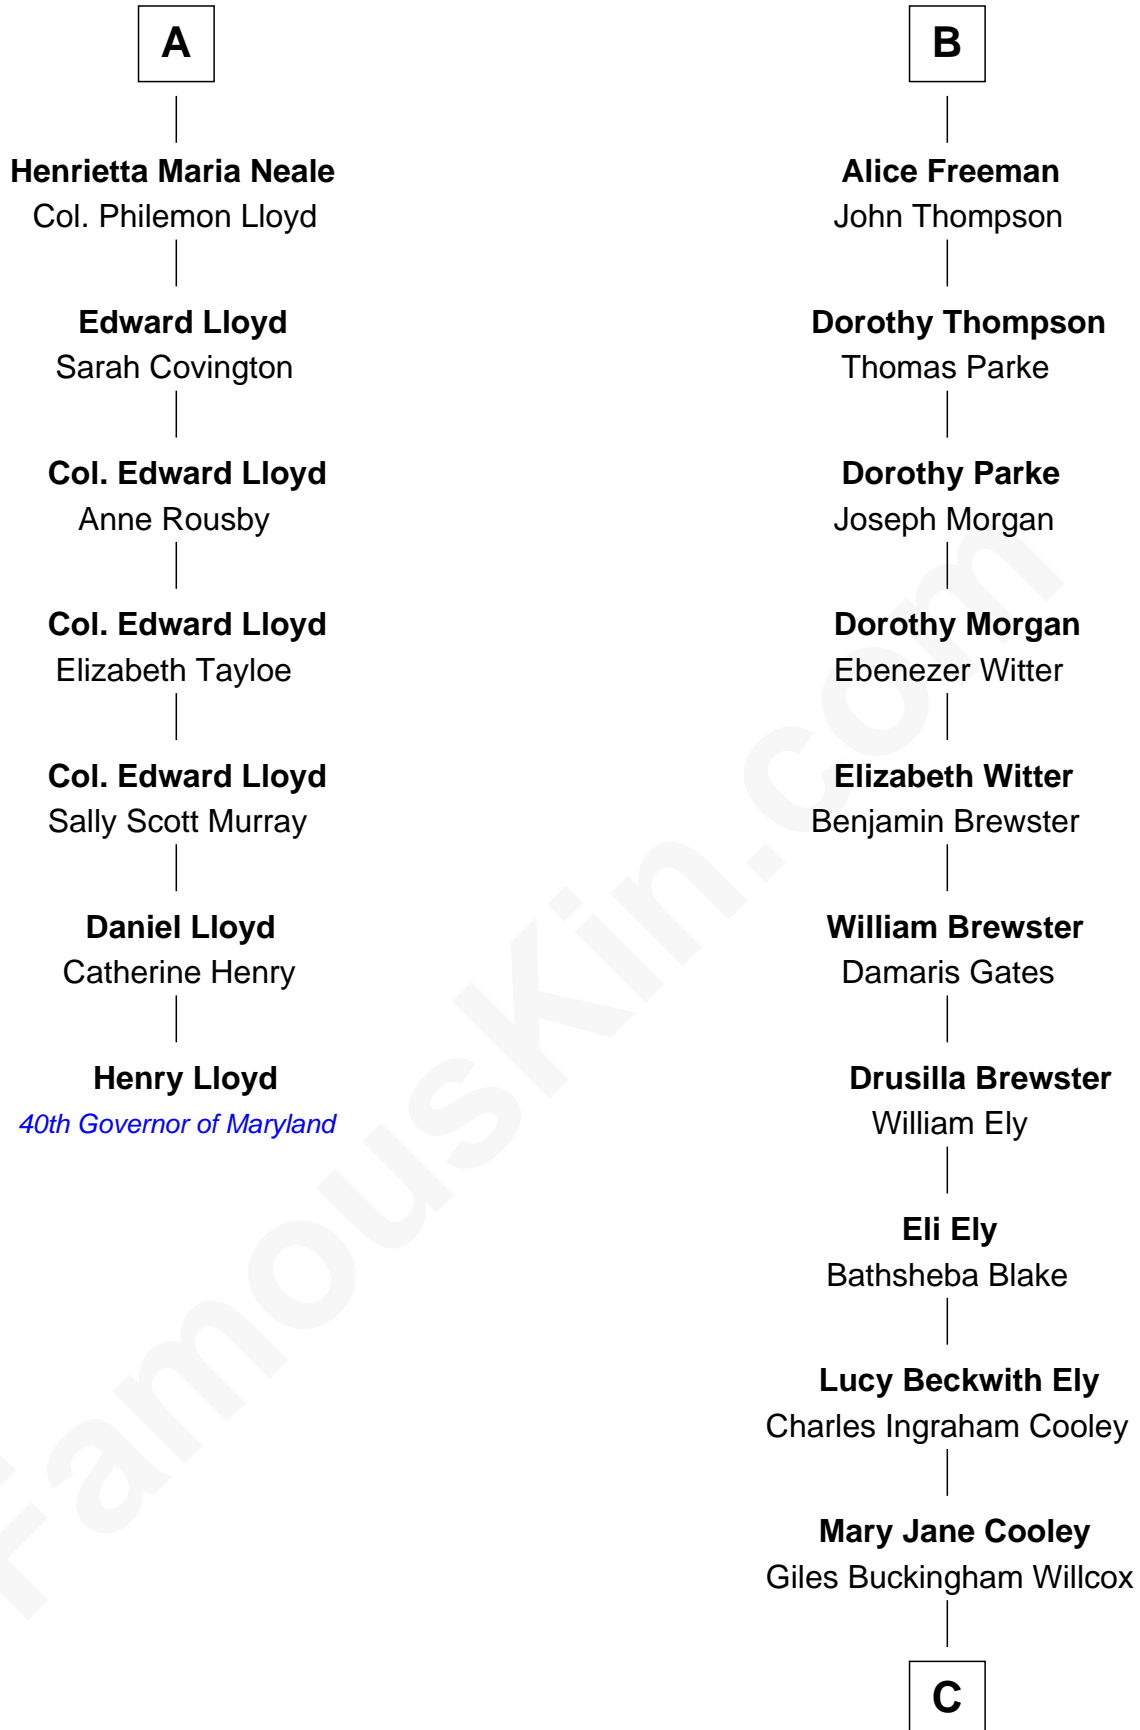

FamousKin.com Relationship Chart of

Henry Lloyd

40th Governor of Maryland

13th cousin 7 times removed of

Andrew Shue

TV Actor

Sir John Throckmorton

Eleanor Spinney

Thomas Winslow

Agnes Winslow

John Giffard

Thomas Giffard

Joan Langston

Amy Giffard

Richard Samwell

Susanna Samwell

Peter Edwards

Edward Edwards

Ursula Coles

Margaret Edwards

Henry Freeman

B

C

Harriet Grace Brewster Willcox

Alexander Hunter Gunn

Mary Brewster Gunn

Adoniram Judson Wells

Anne Brewster Wells

James William Shue

Andrew Shue

TV Actor