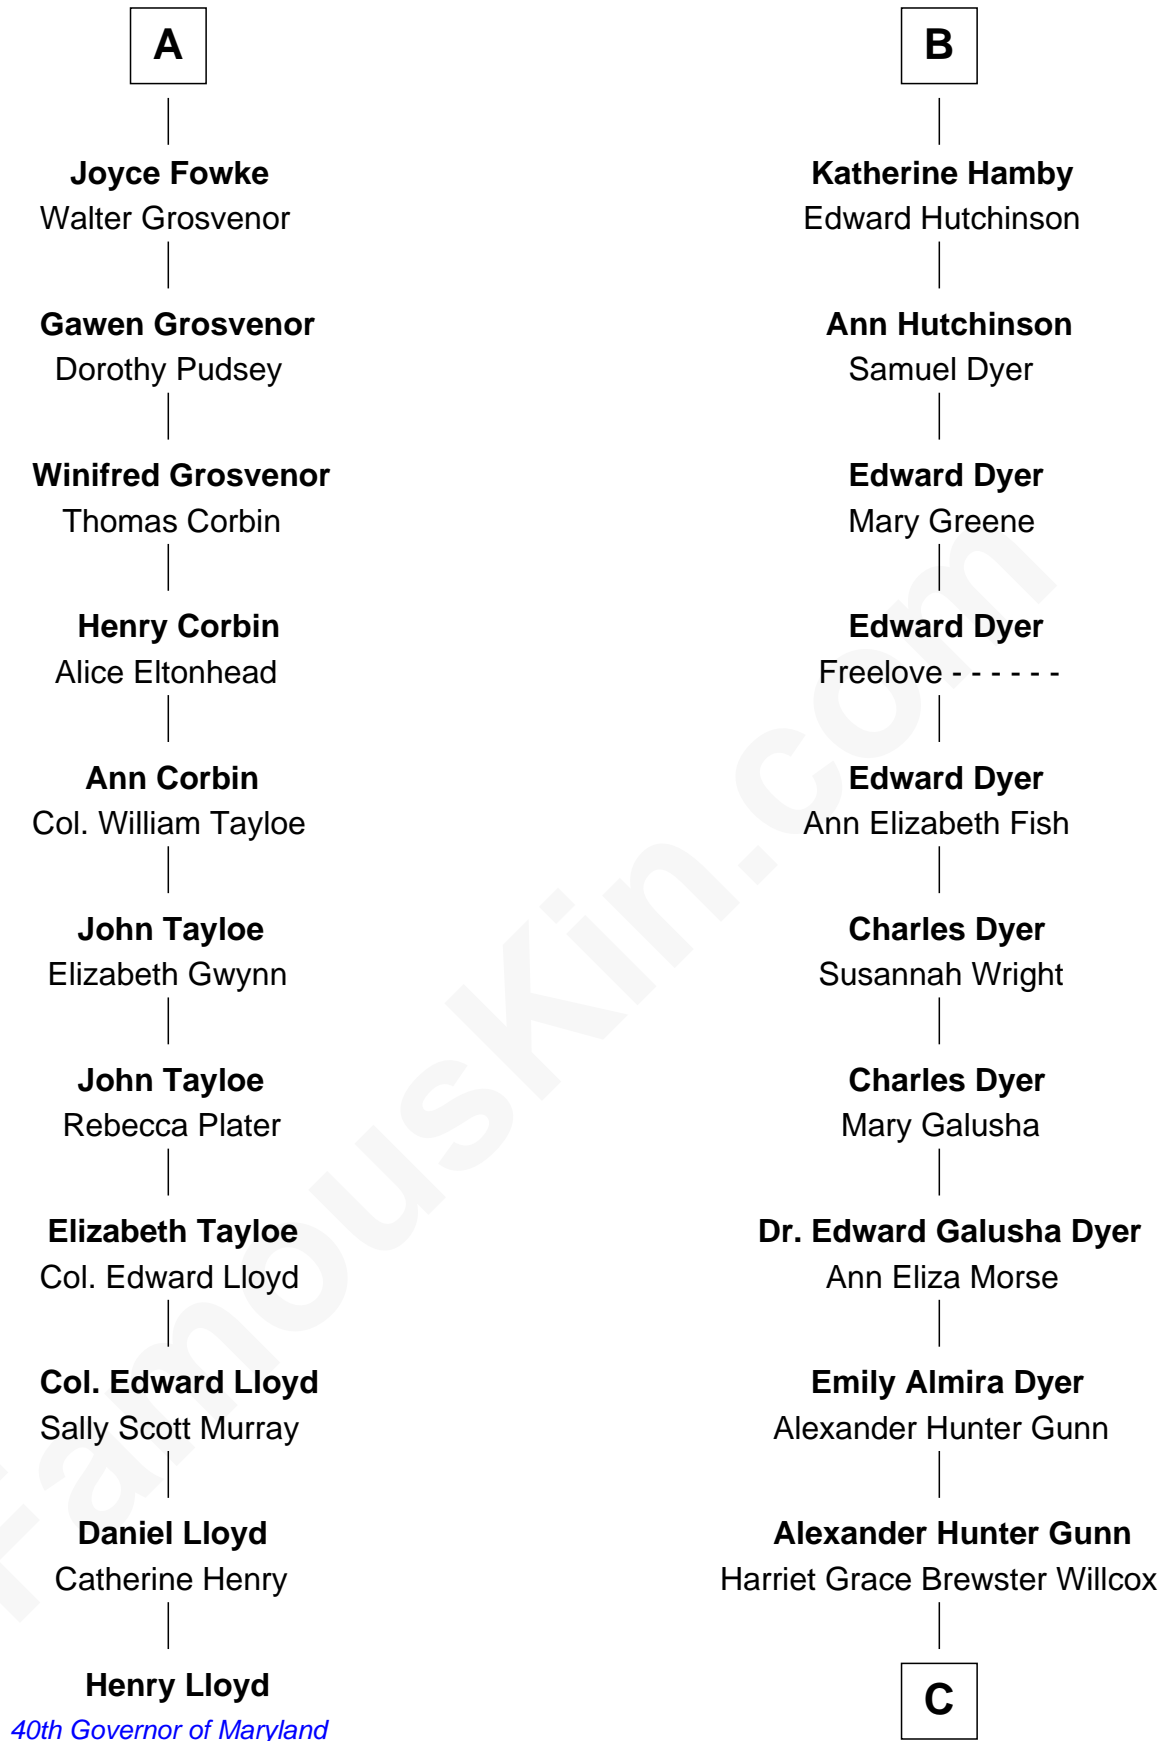

FamousKin.com Relationship Chart of

Henry Lloyd

40th Governor of Maryland

17th cousin 2 times removed of

Andrew Shue

TV Actor

Sir Baldwin Freville

Maude le Scrope

C

Mary Brewster Gunn
Adoniram Judson Wells

Anne Brewster Wells
James William Shue

Andrew Shue
TV Actor

FamousKin.com