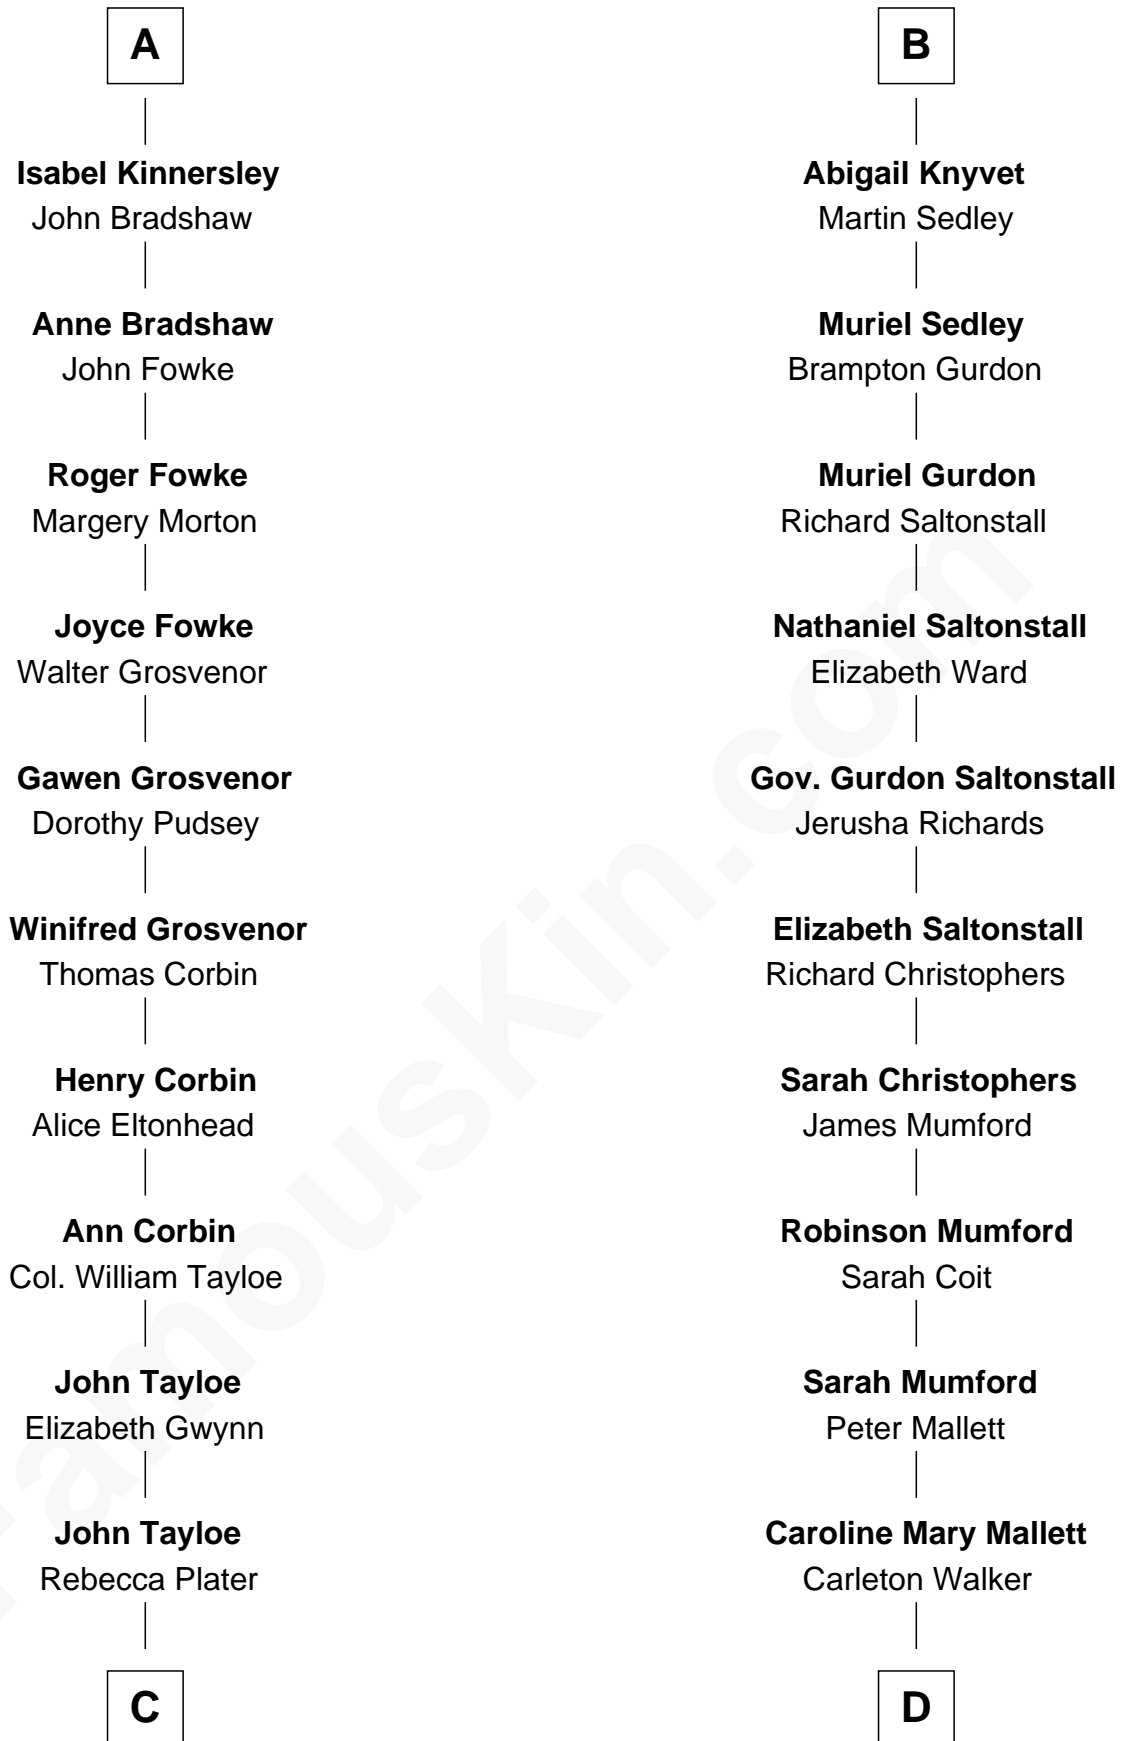

FamousKin.com

Relationship Chart of

Henry Lloyd

40th Governor of Maryland

20th cousin 1 time removed of

Carly Fiorina

CEO of Hewlett-Packard

C

Elizabeth Tayloe
Col. Edward Lloyd

Col. Edward Lloyd
Sally Scott Murray

Daniel Lloyd
Catherine Henry

Henry Lloyd
40th Governor of Maryland

D

Margaret Isabella Walker
Heinrich Weber

John Walker Weber
Maude Graves