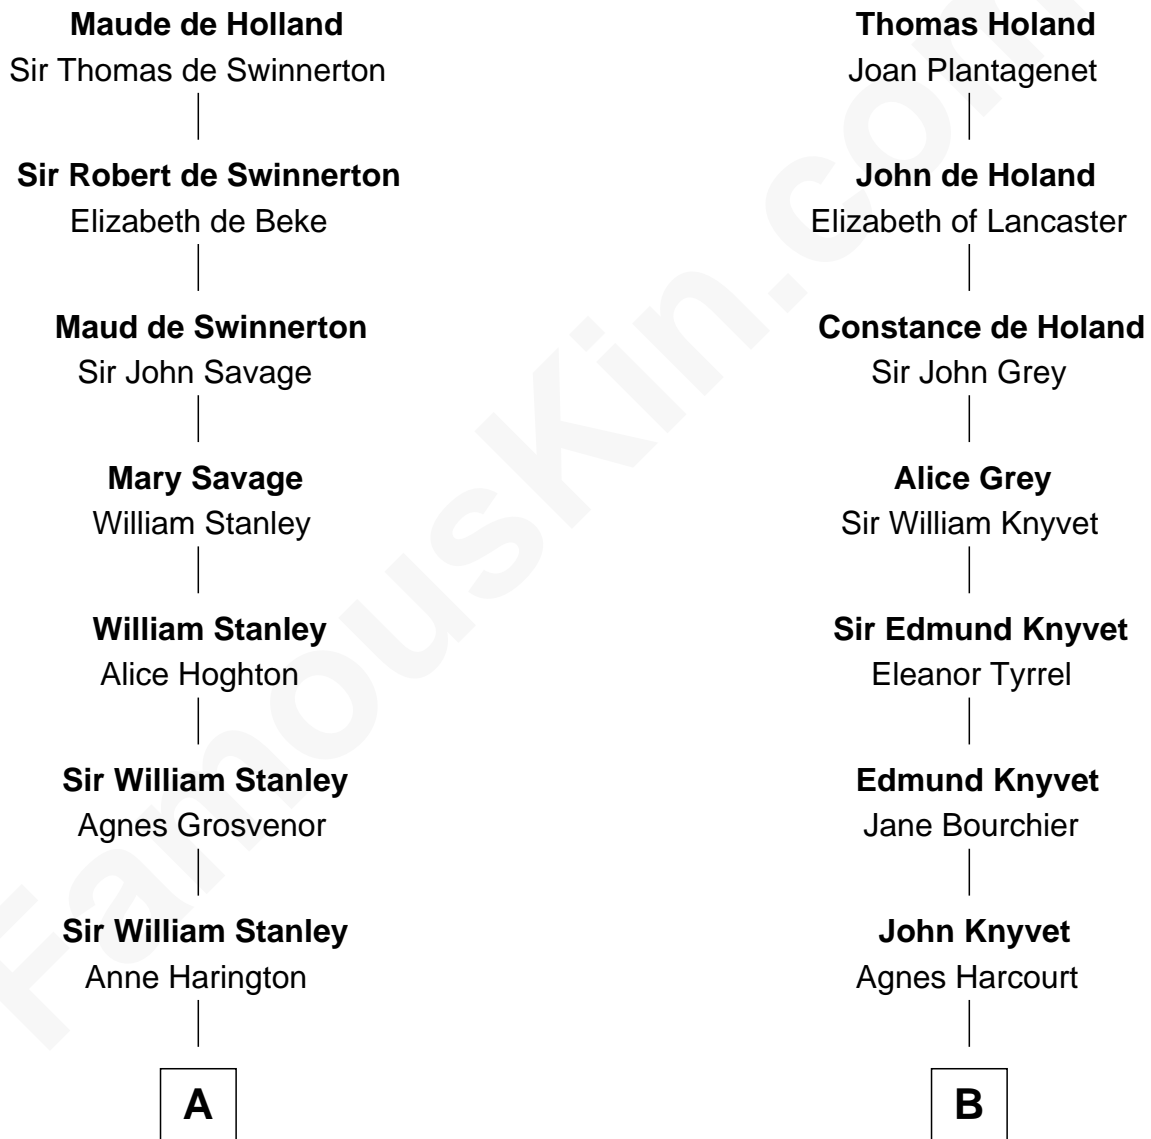

FamousKin.com

Relationship Chart of

Henry Lloyd

40th Governor of Maryland

17th cousin 4 times removed of

Carly Fiorina

CEO of Hewlett-Packard

Sir Robert de Holland

Maude la Zouche

C

Margaret Isabella Walker

Heinrich Weber

John Walker Weber

Maude Graves

Cara Carleton Weber

Harold Marvin Sneed