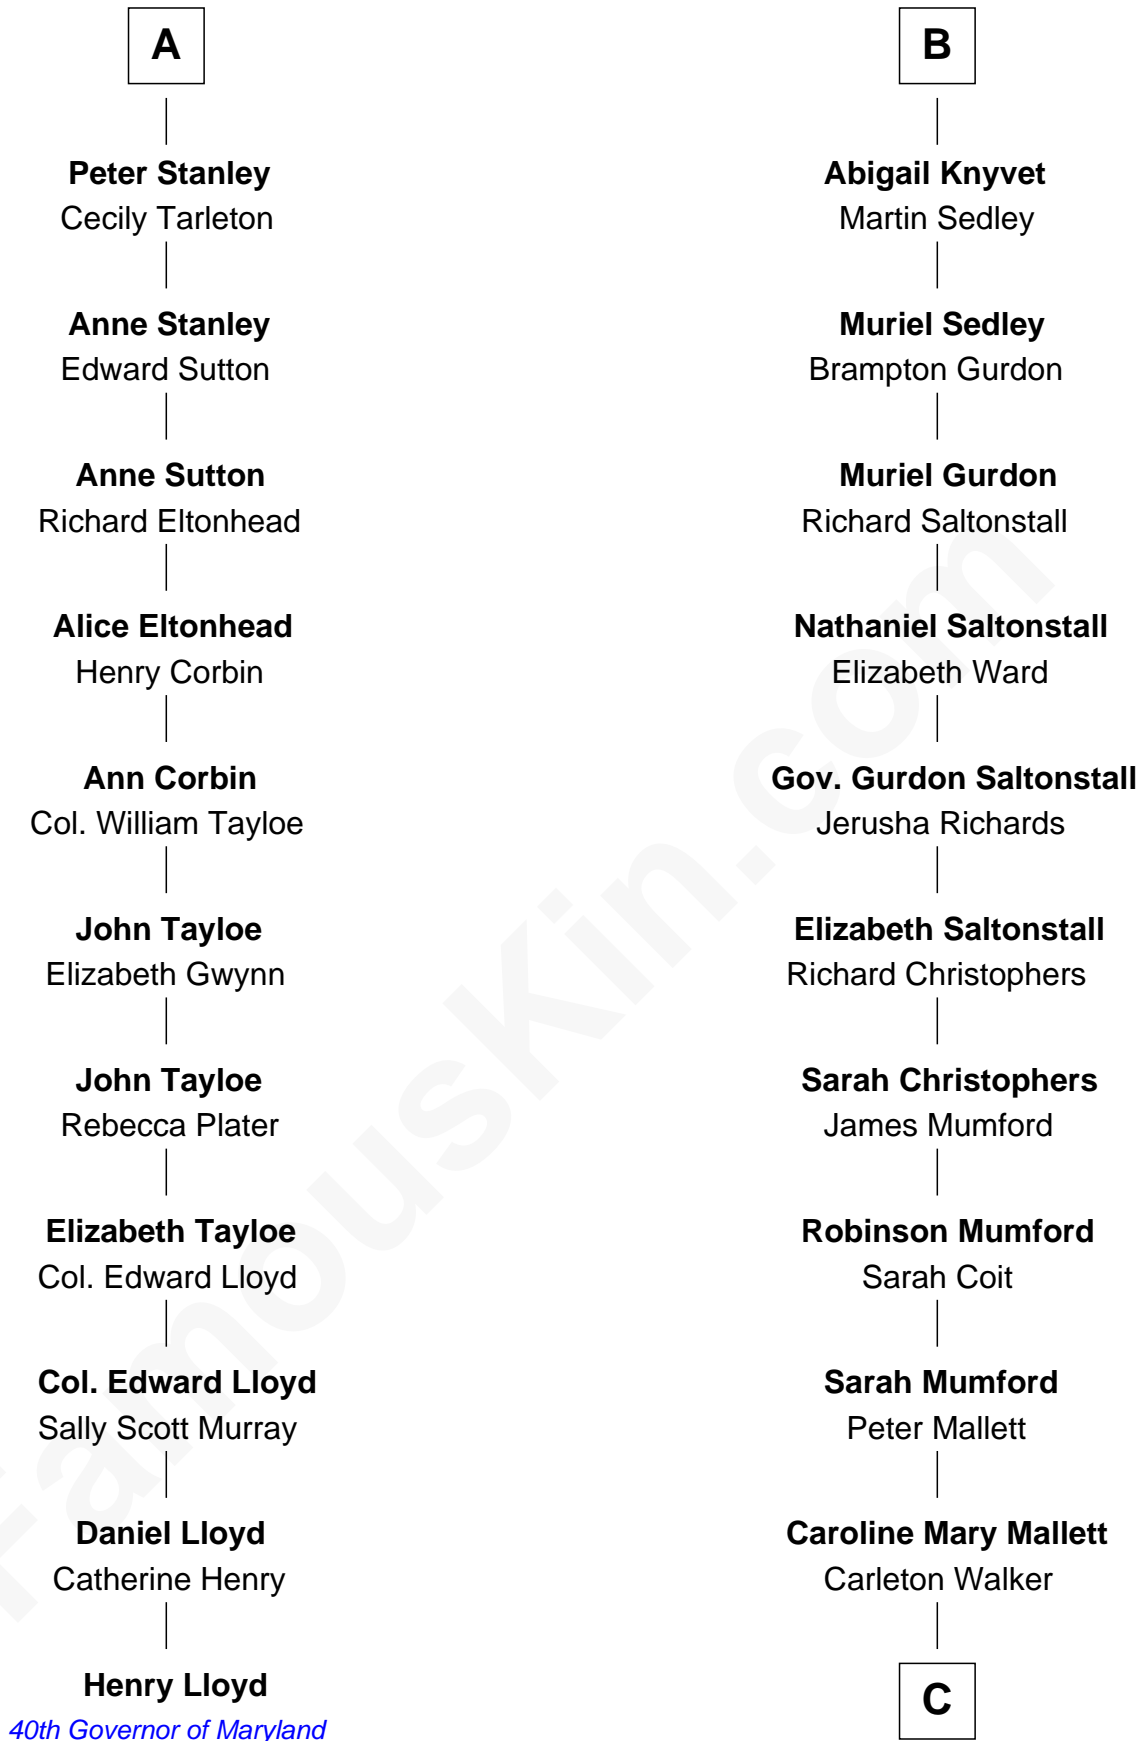

FamousKin.com

Relationship Chart of

Henry Lloyd

40th Governor of Maryland

17th cousin 4 times removed of

Carly Fiorina

CEO of Hewlett-Packard

Sir Robert de Holland

Maude la Zouche

C

Margaret Isabella Walker

Heinrich Weber

John Walker Weber

Maude Graves

Cara Carleton Weber

Harold Marvin Sneed