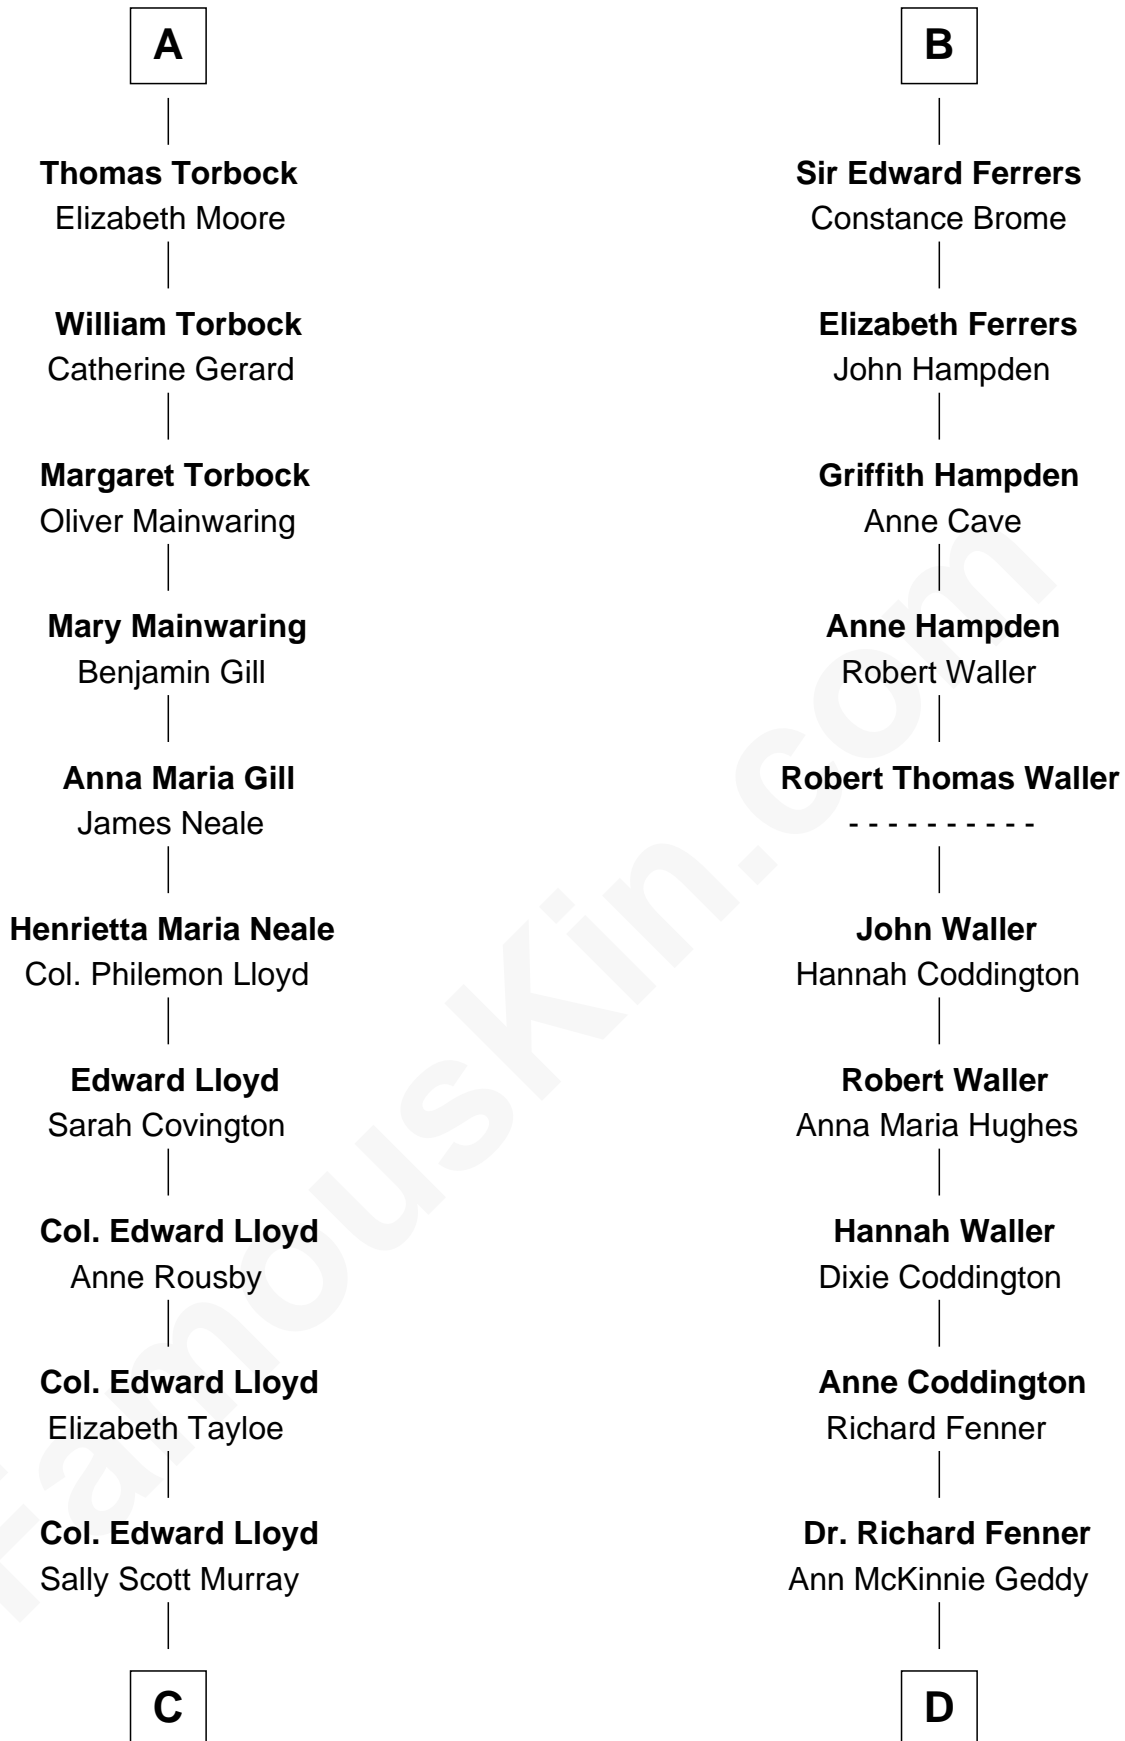

## Relationship Chart of

### Henry Lloyd

40th Governor of Maryland

18th cousin 3 times removed of

**John McCain**

U.S. Senator from Arizona

**Gunselm de Badlesmere**

**C**

**Daniel Lloyd**  
Catherine Henry

**Henry Lloyd**  
*40th Governor of Maryland*

**D**

**Eliza Geddy Fenner**  
James Vaulx

**James Junius Vaulx**  
Margaret Garside

**Katherine Davey Vaulx**  
Adm. John Sidney McCain

**Adm. John Sidney McCain**  
Roberta Wright