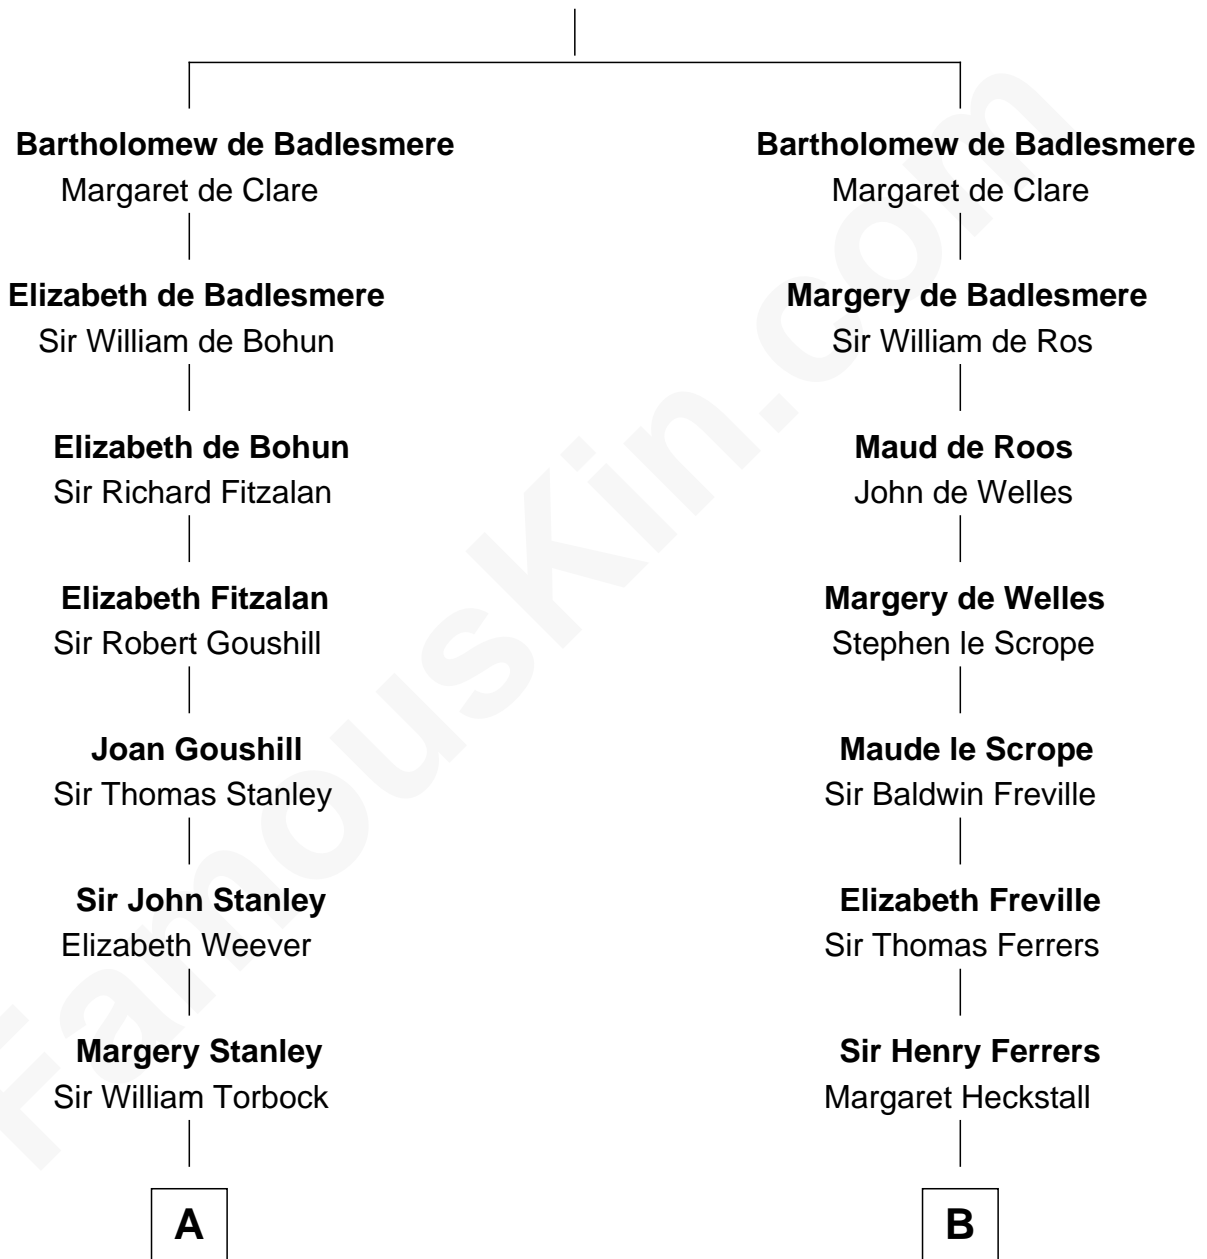

## Relationship Chart of

### Henry Lloyd

40th Governor of Maryland

18th cousin 3 times removed of

**John McCain**

U.S. Senator from Arizona

**Gunselm de Badlesmere**

**C**

**Daniel Lloyd**  
Catherine Henry

**Henry Lloyd**  
*40th Governor of Maryland*

**D**

**Eliza Geddy Fenner**  
James Vaulx

**James Junius Vaulx**  
Margaret Garside

**Katherine Davey Vaulx**  
Adm. John Sidney McCain

**Adm. John Sidney McCain**  
Roberta Wright

**John McCain**  
*U.S. Senator from Arizona*

FamousKin.com