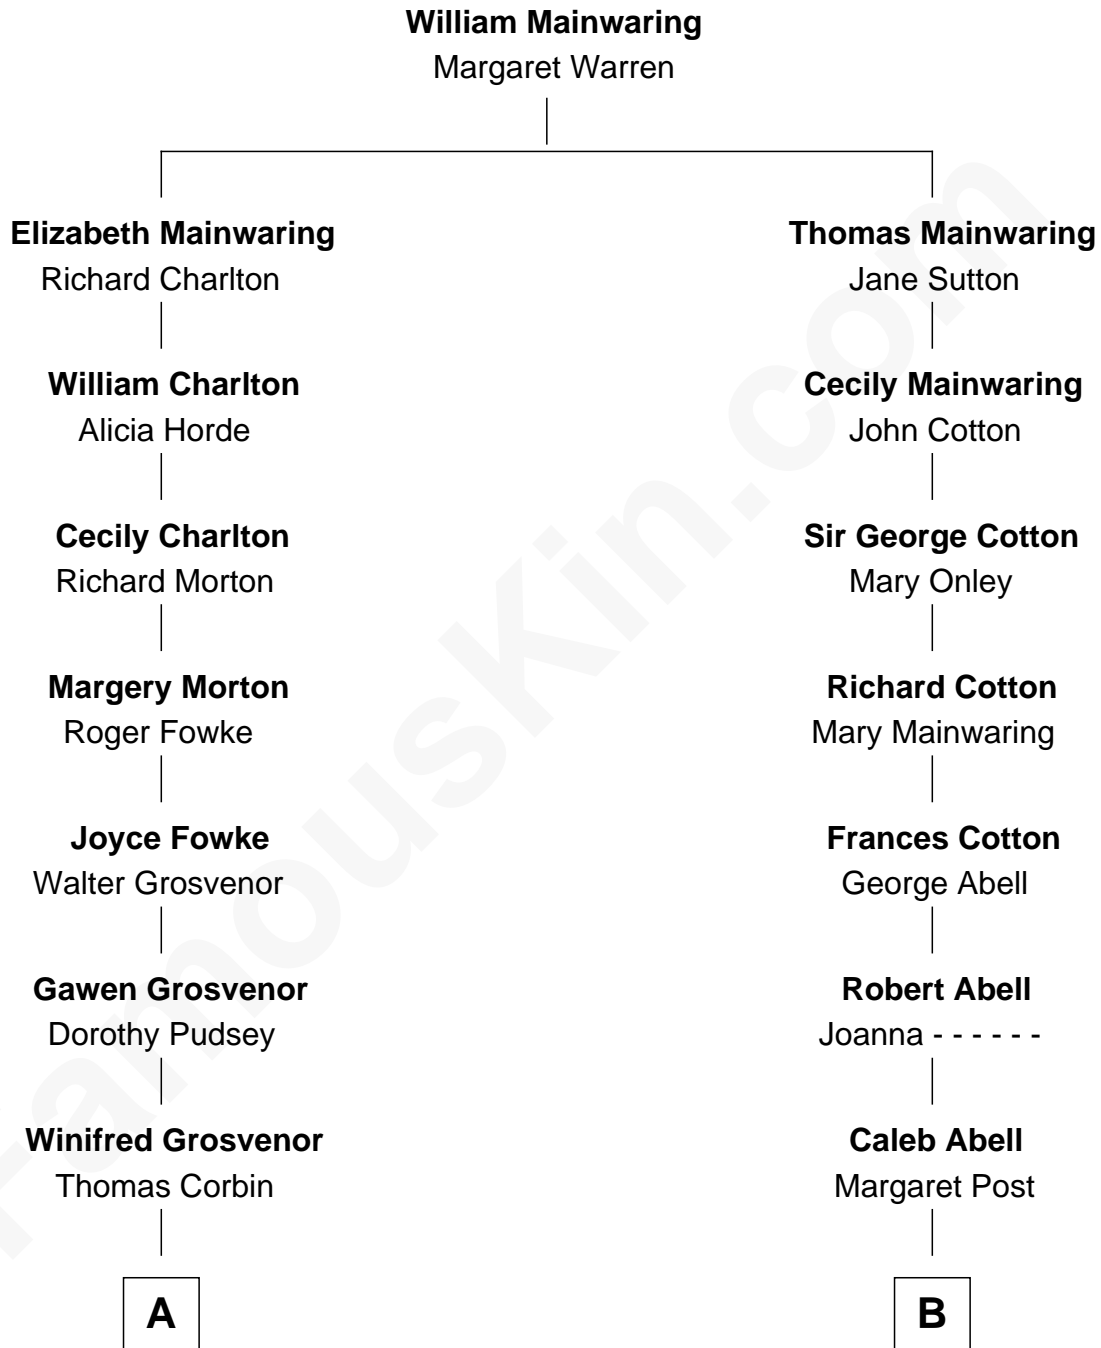

FamousKin.com

Relationship Chart of

Henry Lloyd

40th Governor of Maryland

14th cousin 1 time removed of

Illeana Douglas

TV and Movie Actress

A

Henry Corbin
Alice Eltonhead

Ann Corbin
Col. William Tayloe

John Tayloe
Elizabeth Gwynn

John Tayloe
Rebecca Plater

Elizabeth Tayloe
Col. Edward Lloyd

Col. Edward Lloyd
Sally Scott Murray

Daniel Lloyd
Catherine Henry

Henry Lloyd
40th Governor of Maryland

B

Mary Abell
Richard Douglas

William Douglas
Sarah Denison

Richard Douglas
Lucy Way

Erskine Douglas
Sophia Garrett

Emma Jane Douglas
Col. George Taliaferro Shackelford

Lena Priscilla Shackelford
Edouard Gregory Hesselberg