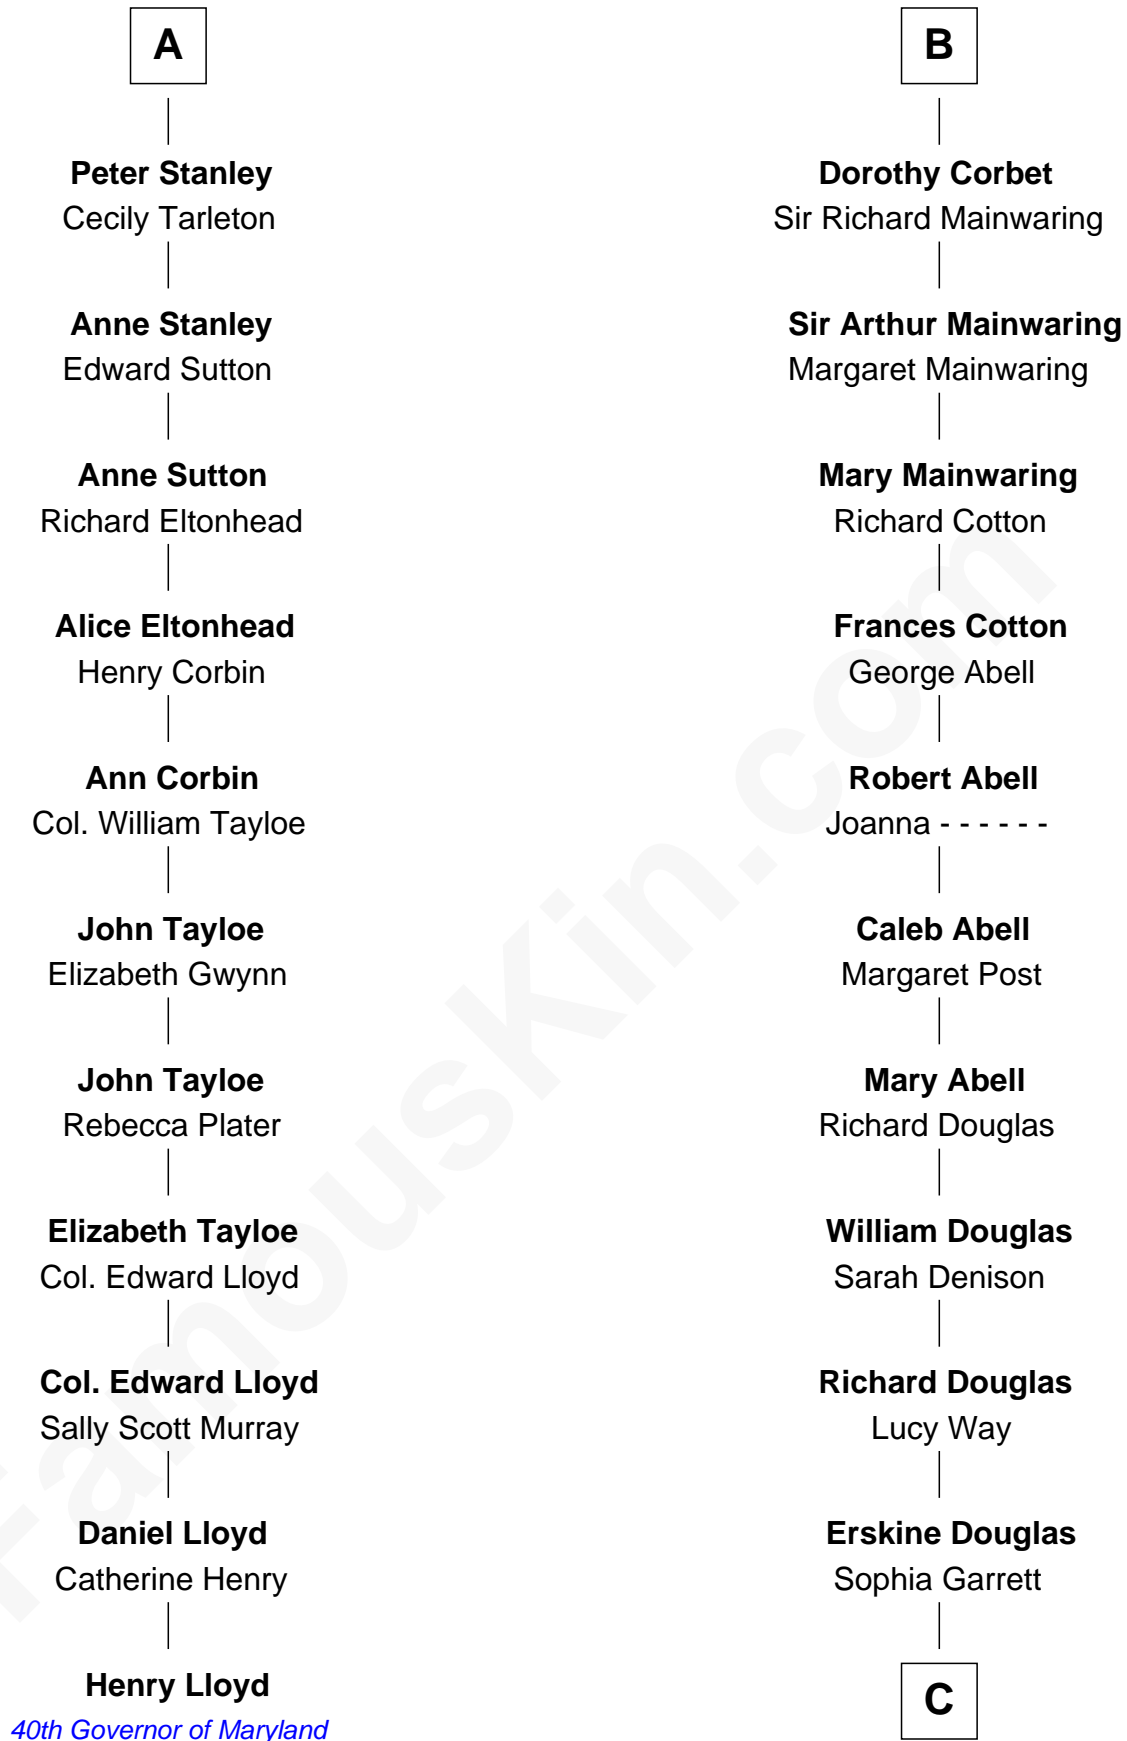

FamousKin.com

Relationship Chart of

Henry Lloyd

40th Governor of Maryland

17th cousin 4 times removed of

Illeana Douglas

TV and Movie Actress

C

Emma Jane Douglas

Col. George Taliaferro Shackelford

Lena Priscilla Shackelford

Edouard Gregory Hesselberg

Melvyn Edouard Hesselberg

Rosalind Hightower

Gregory Hesselberg

Joan Georgescu