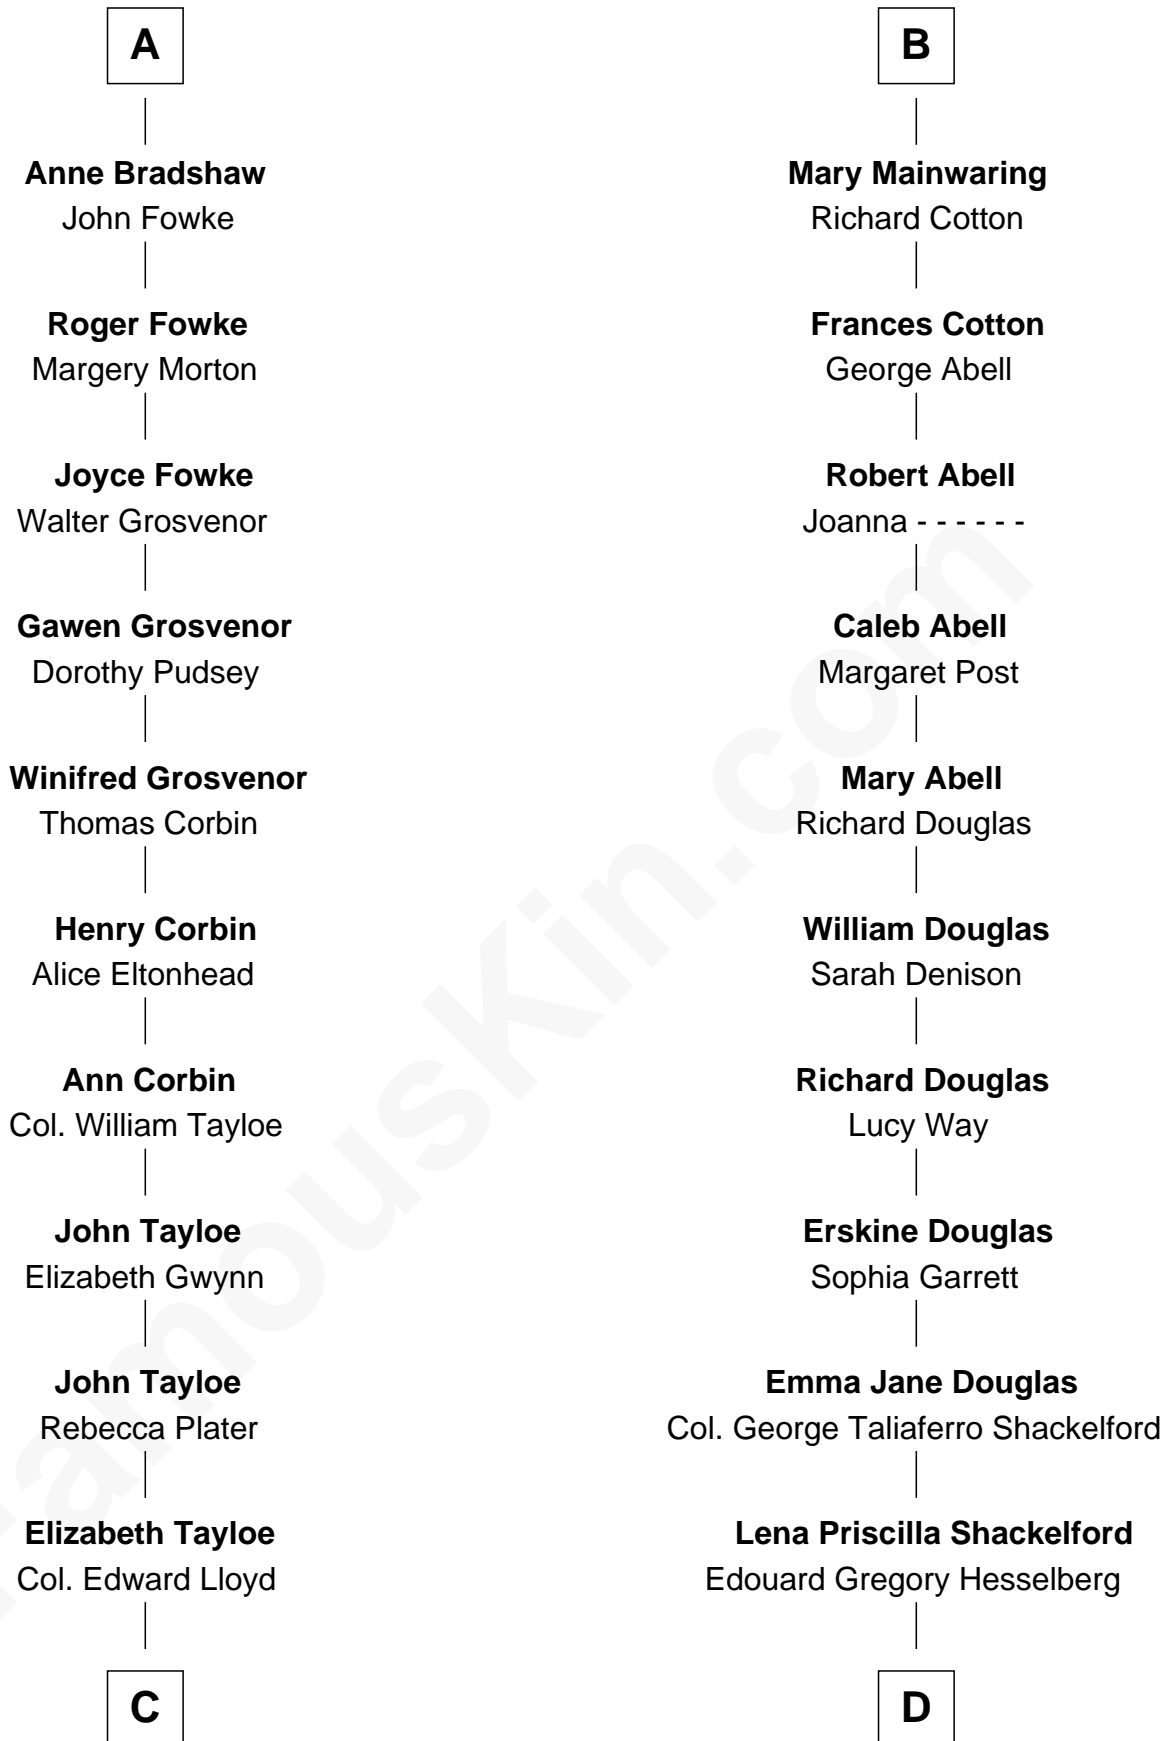

FamousKin.com Relationship Chart of

Henry Lloyd

40th Governor of Maryland

19th cousin of

Illeana Douglas

TV and Movie Actress

John de Welles

Maud de Roos

Margery de Welles

Stephen le Scrope

Maude le Scrope

Sir Baldwin Freville

Joyce Freville

Sir Roger Aston

Sir Robert Aston

Isabel Brereton

Sir Robert Corbet

Dorothy Corbet

Sir Richard Mainwaring

Sir Arthur Mainwaring

Margaret Mainwaring

B

C

Col. Edward Lloyd

Sally Scott Murray

Daniel Lloyd

Catherine Henry

Henry Lloyd

40th Governor of Maryland

D

Melvyn Edouard Hesselberg

Rosalind Hightower