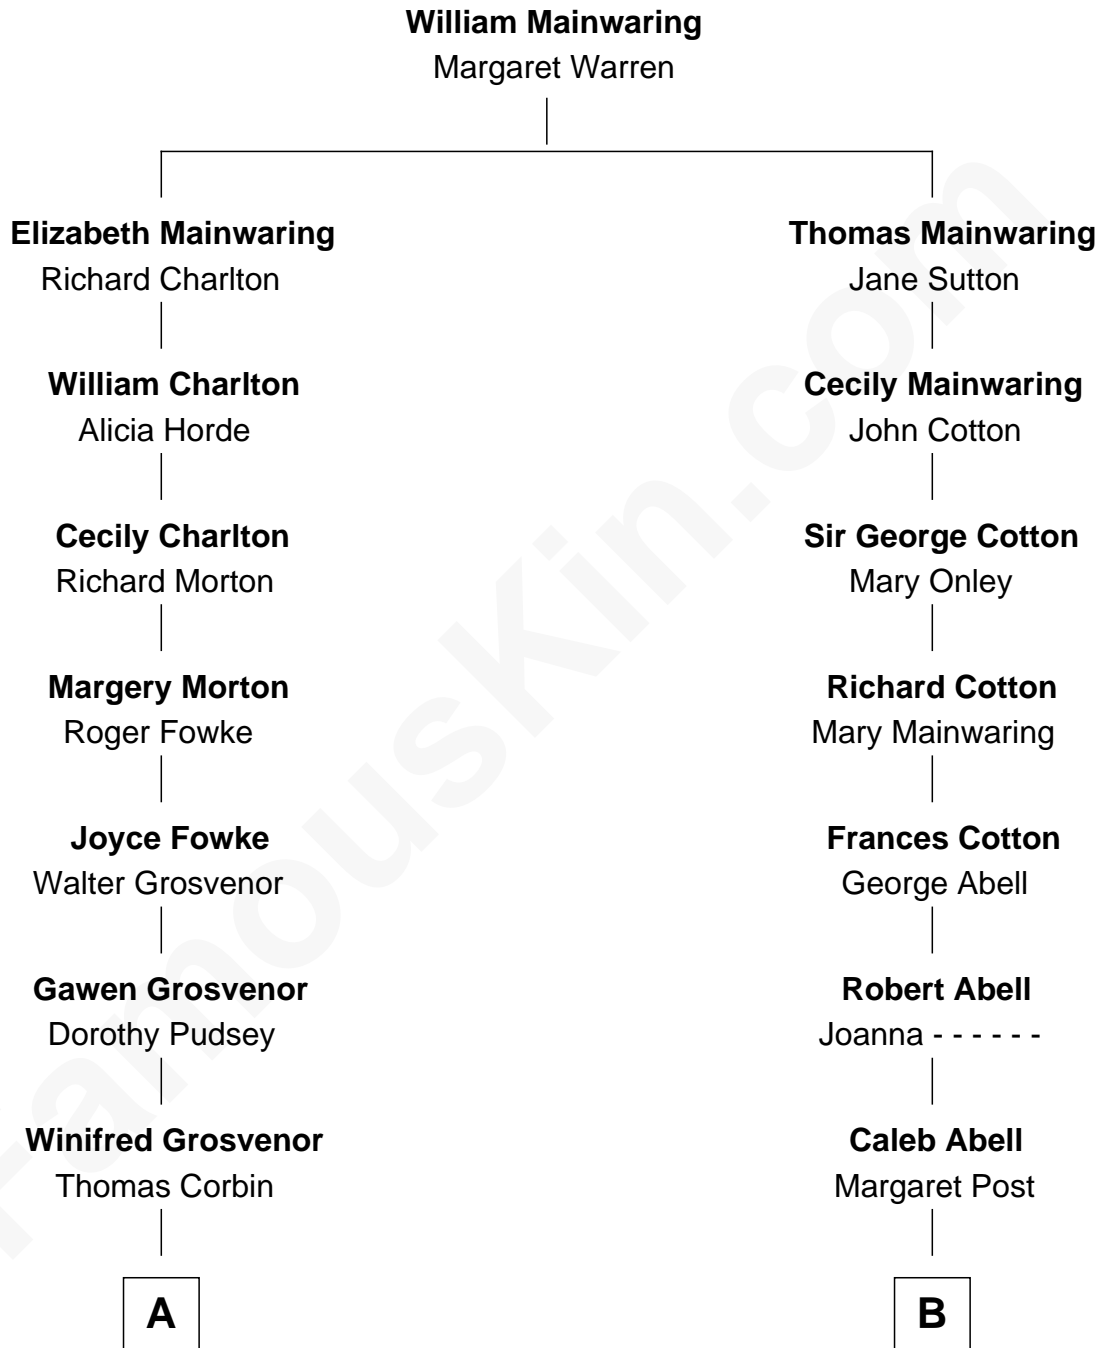

FamousKin.com Relationship Chart of

Henry Lloyd

40th Governor of Maryland

13th cousin 1 time removed of

Melvyn Douglas

Movie Actor

A

Henry Corbin
Alice Eltonhead

Ann Corbin
Col. William Tayloe

John Tayloe
Elizabeth Gwynn

John Tayloe
Rebecca Plater

Elizabeth Tayloe
Col. Edward Lloyd

Col. Edward Lloyd
Sally Scott Murray

Daniel Lloyd
Catherine Henry

Henry Lloyd
40th Governor of Maryland

B

Mary Abell
Richard Douglas

William Douglas
Sarah Denison

Richard Douglas
Lucy Way

Erskine Douglas
Sophia Garrett

Emma Jane Douglas
Col. George Taliaferro Shackelford

Lena Priscilla Shackelford
Edouard Gregory Hesselberg