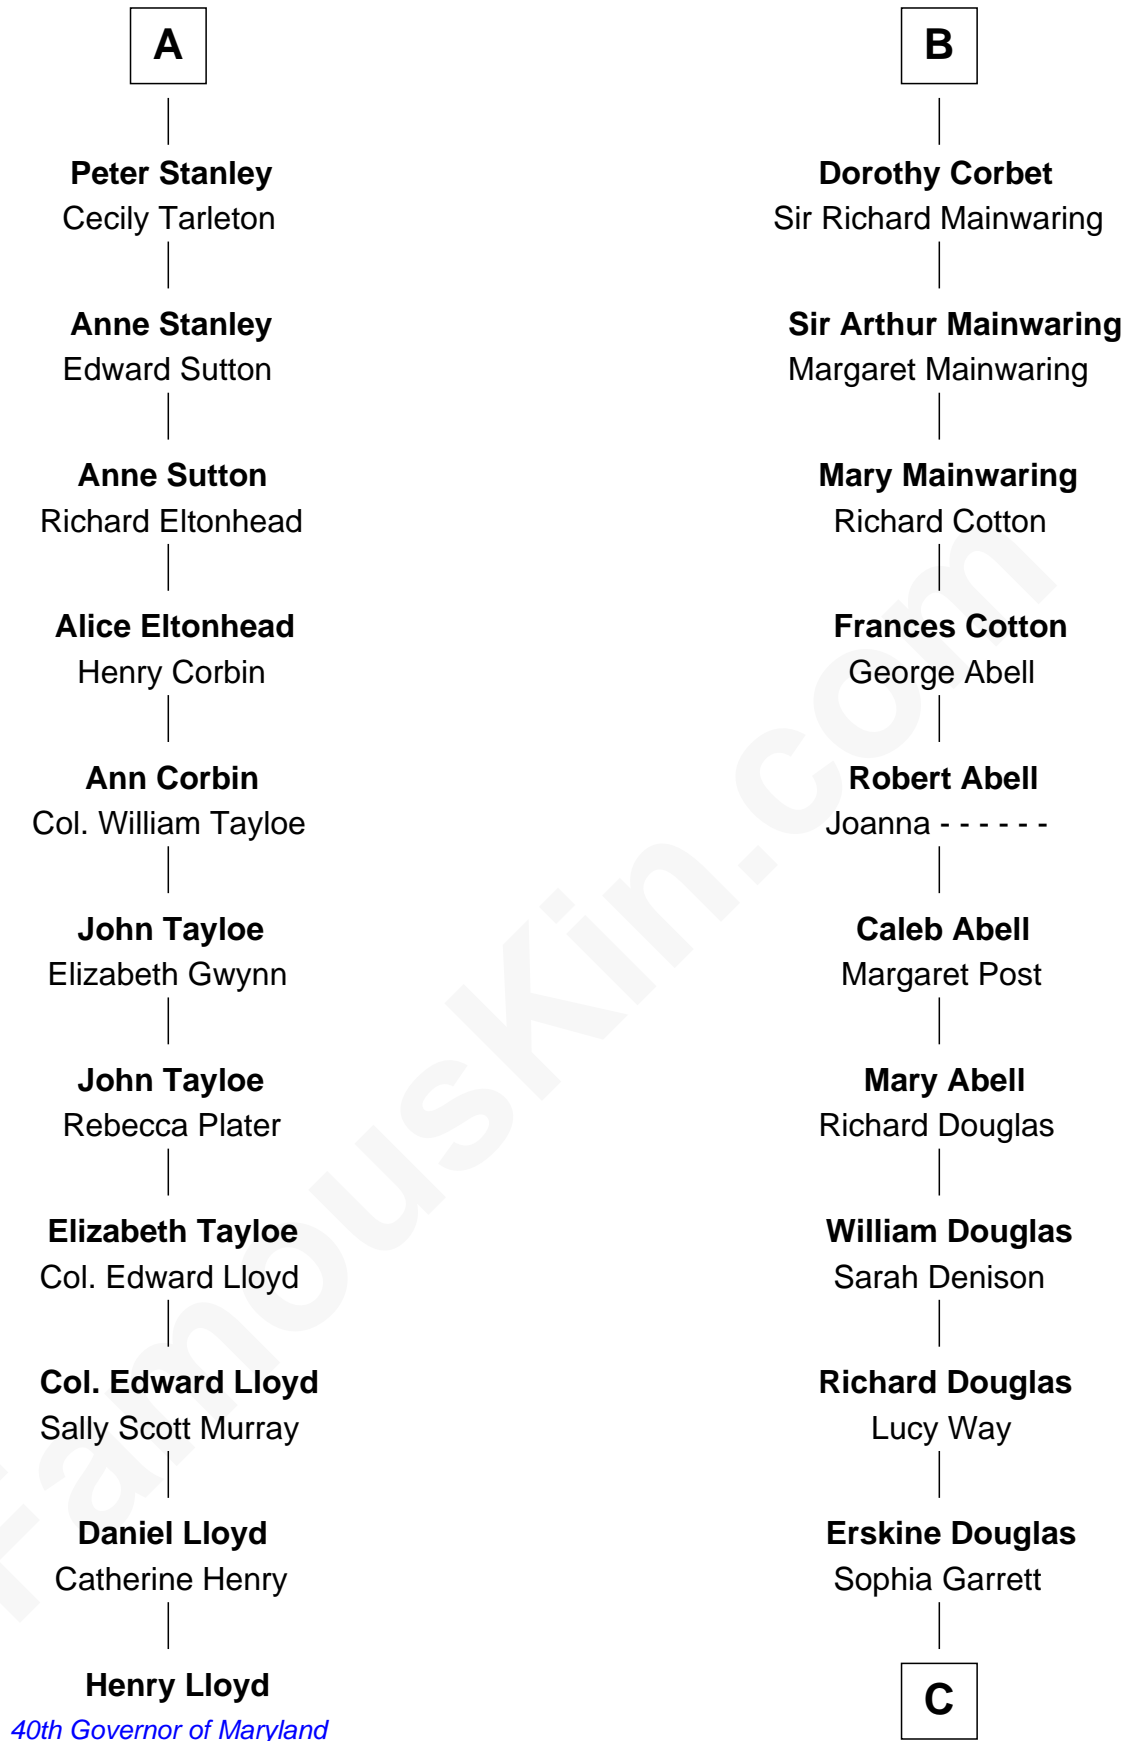

# FamousKin.com Relationship Chart of

**Henry Lloyd**

40th Governor of Maryland

17th cousin 2 times removed of

**Melvyn Douglas**

Movie Actor

**C**

**Emma Jane Douglas**

Col. George Taliaferro Shackelford

**Lena Priscilla Shackelford**

Edouard Gregory Hesselberg

**Melvyn Douglas**

*Movie Actor*

FamousKin.com