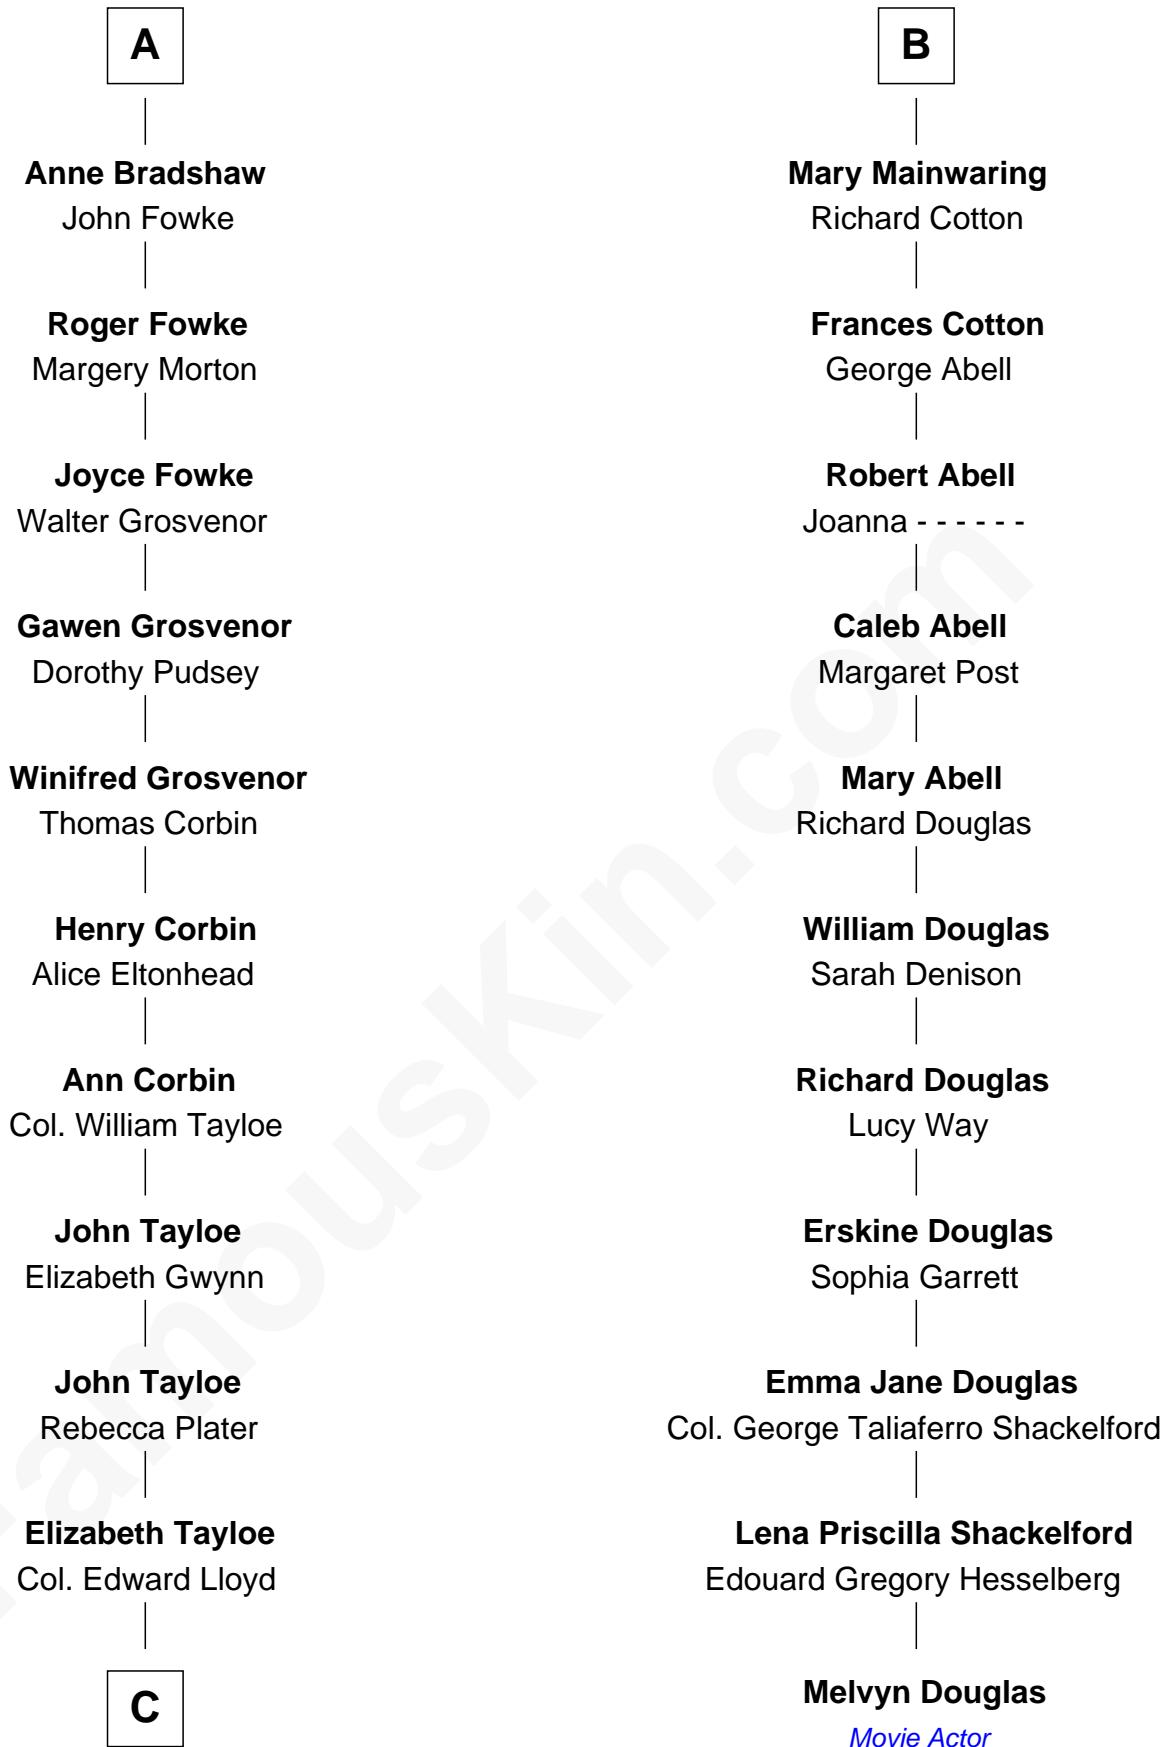

### Henry Lloyd

40th Governor of Maryland

17th cousin 2 times removed of

**Melvyn Douglas**  
Movie Actor

**John de Welles**  
Maud de Roos

**Margery de Welles**  
Stephen le Scrope

**Maude le Scrope**  
Sir Baldwin Freville

**Joyce Freville**  
Sir Roger Aston

**Sir Robert Aston**  
Isabel Brereton

**John Aston**  
Elizabeth Delves

**Margaret Aston**  
John Kinnersley

**Isabel Kinnersley**  
John Bradshaw

**A**

**Anne de Welles**  
James Butler

**James Butler**  
Joan Beauchamp

**Elizabeth Butler**  
John Talbot

**Ann Talbot**  
Sir Henry Vernon

**Elizabeth Vernon**  
Sir Robert Corbet

**Dorothy Corbet**  
Sir Richard Mainwaring

**Sir Arthur Mainwaring**  
Margaret Mainwaring

**B**

**C**

Col. Edward Lloyd

Sally Scott Murray

Daniel Lloyd

Catherine Henry

Henry Lloyd

*40th Governor of Maryland*