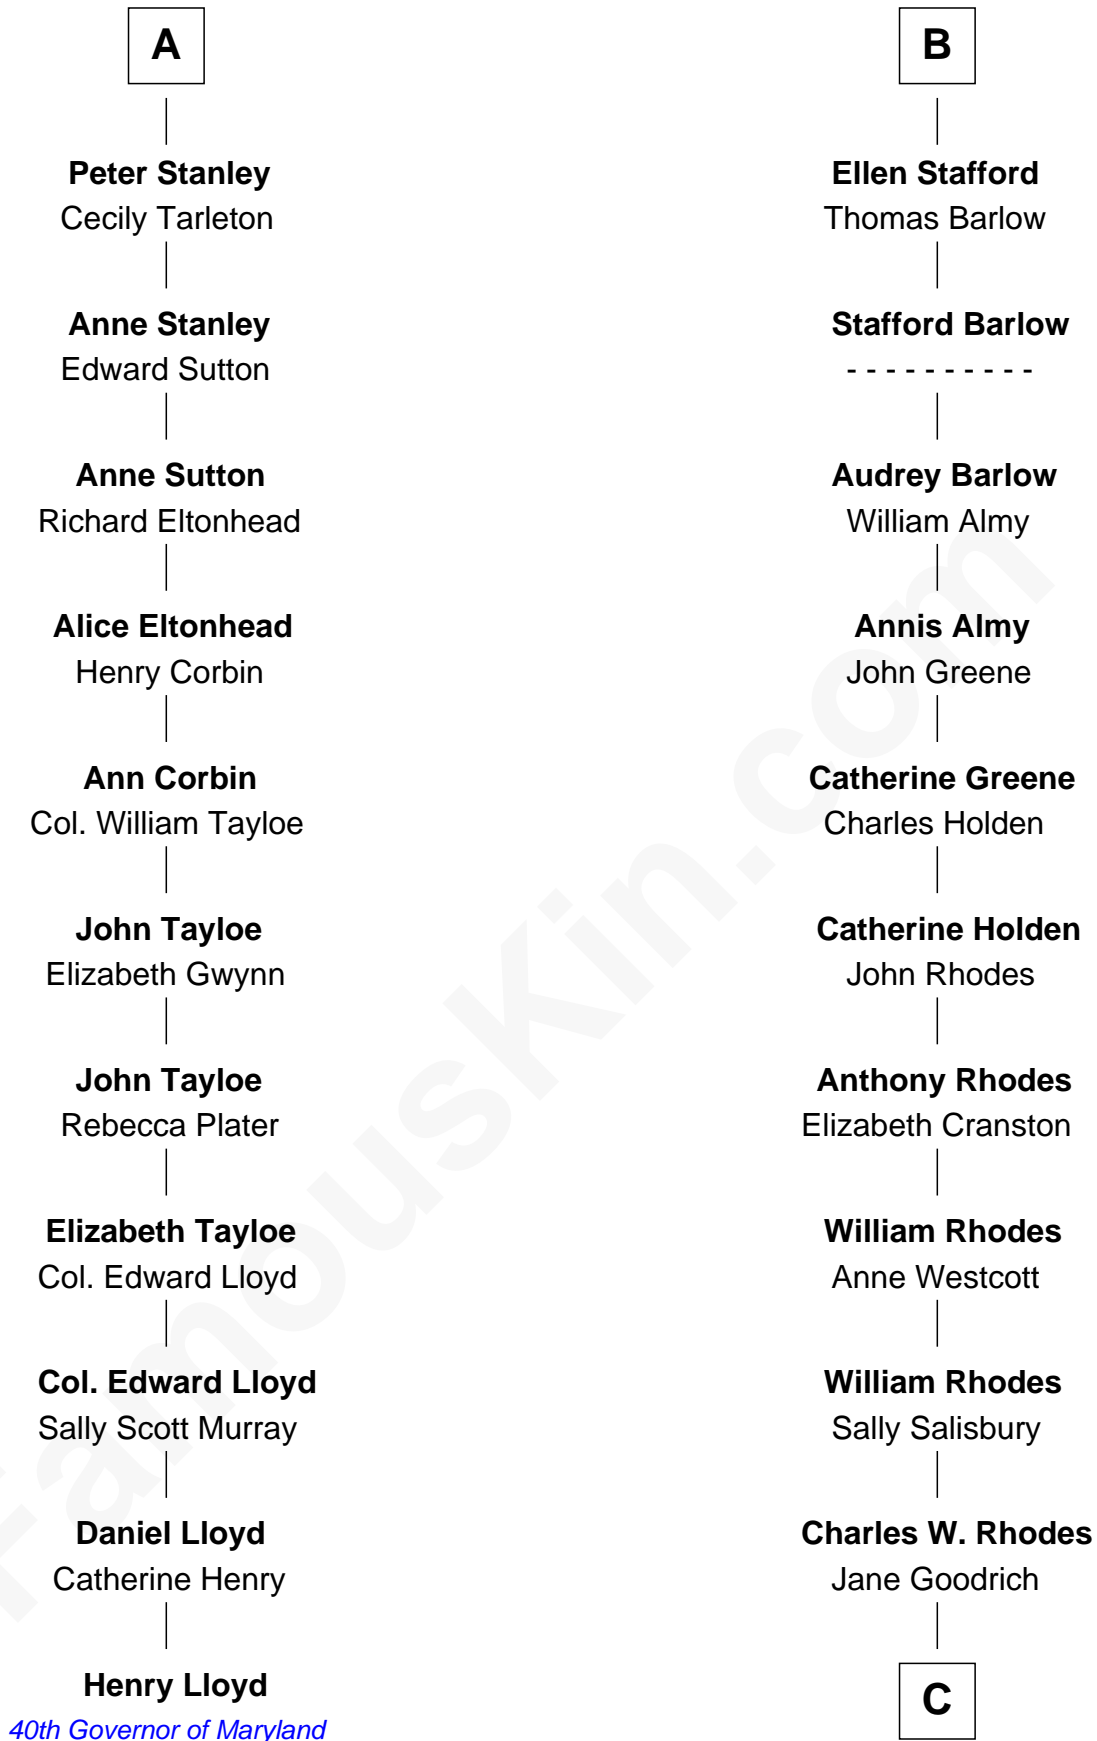

## Relationship Chart of

### Henry Lloyd

40th Governor of Maryland

17th cousin 4 times removed of

**Sarah Palin**

9th Governor of Alaska

**C**

**Alma Miranda Rhodes**

James W. Heath

**Charles R. Heath**

Alice Adeline Oriel

**Charles Francis Heath**

Nellie Marie Brandt

**Charles Richard Heath**

Sarah Sheeran

**Sarah Palin**

*9th Governor of Alaska*