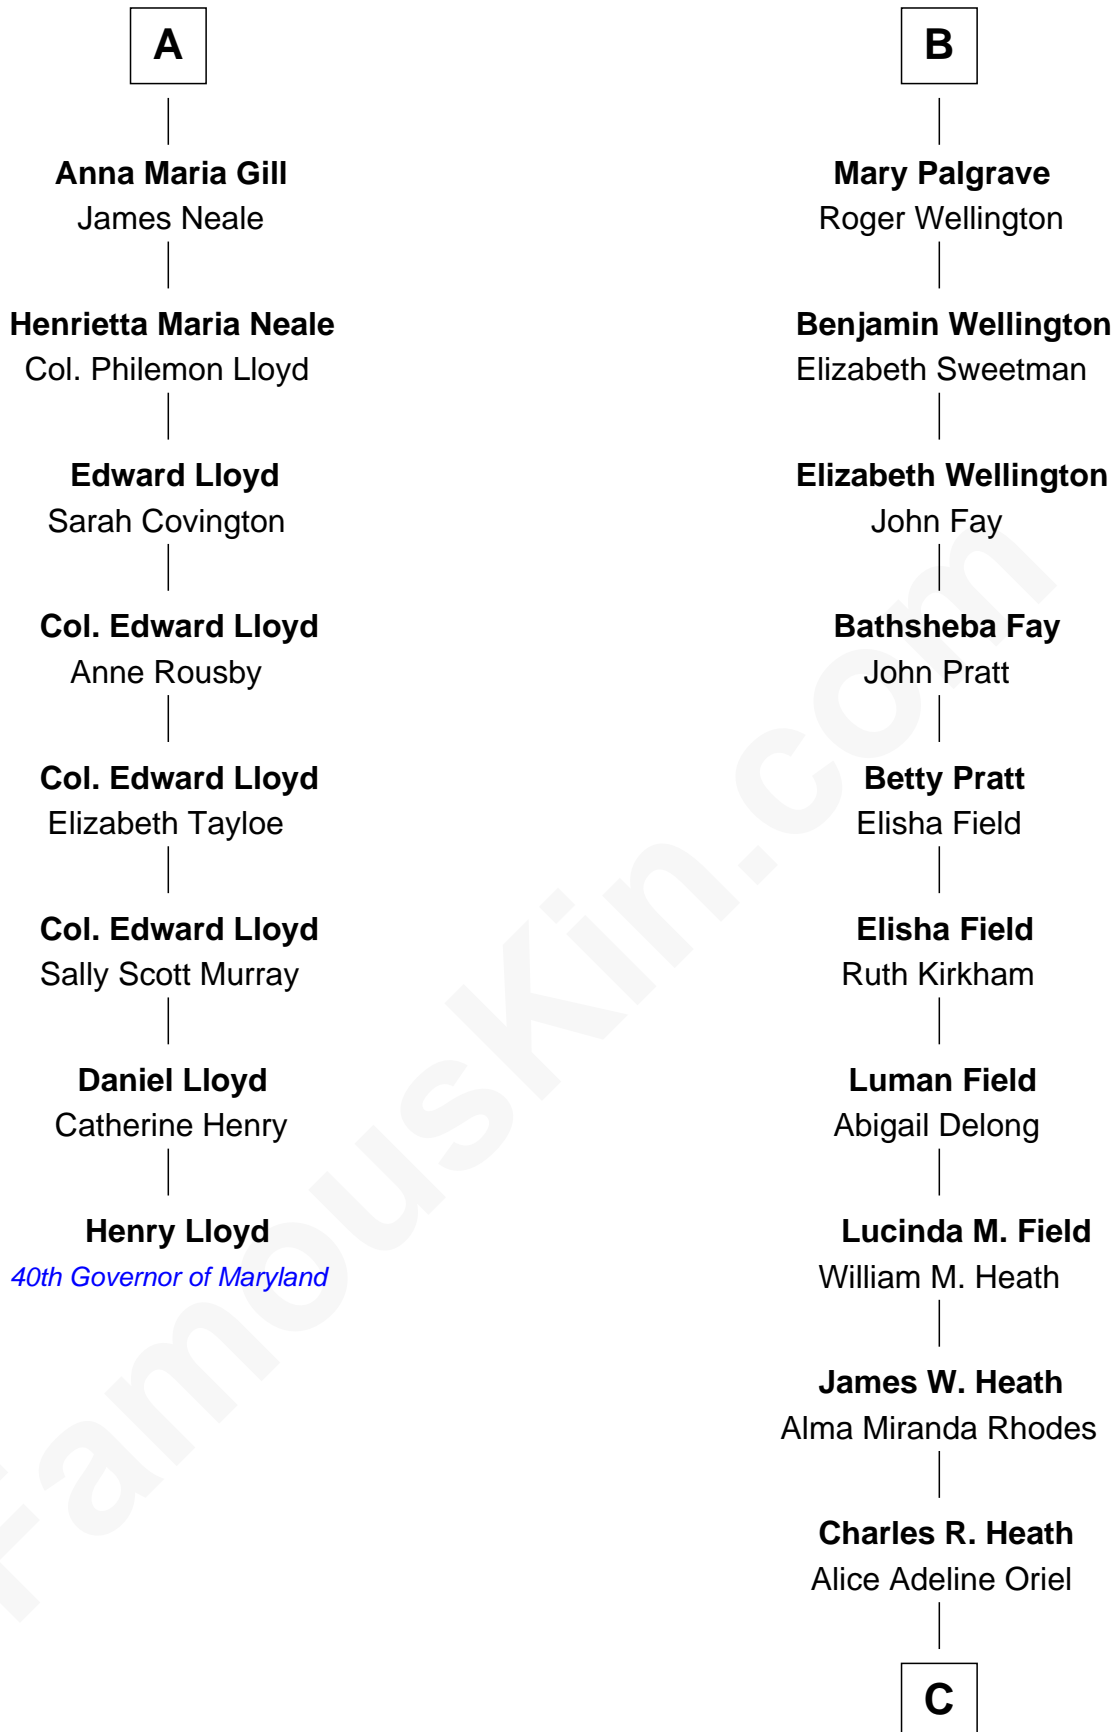

FamousKin.com

Relationship Chart of

Henry Lloyd

40th Governor of Maryland

14th cousin 5 times removed of

Sarah Palin

9th Governor of Alaska

Sir Robert Goushill

Elizabeth Fitzalan

Joan Goushill
Sir Thomas Stanley

Sir John Stanley
Elizabeth Weever

Margery Stanley
Sir William Torbock

Thomas Torbock
Elizabeth Moore

William Torbock
Catherine Gerard

Margaret Torbock
Oliver Mainwaring

Mary Mainwaring
Benjamin Gill

A

Elizabeth Goushill
Sir Robert Wingfield

Elizabeth Wingfield
Sir William Brandon

Eleanor Brandon
John Glemham

Anne Glemham
Henry Palgrave

Thomas Palgrave
Alice Gunton

Rev. Edward Palgrave

Dr. Richard Palgrave
Anna -----

B

C

Charles Francis Heath
Nellie Marie Brandt

Charles Richard Heath
Sarah Sheeran

Sarah Palin
9th Governor of Alaska

FamousKin.com