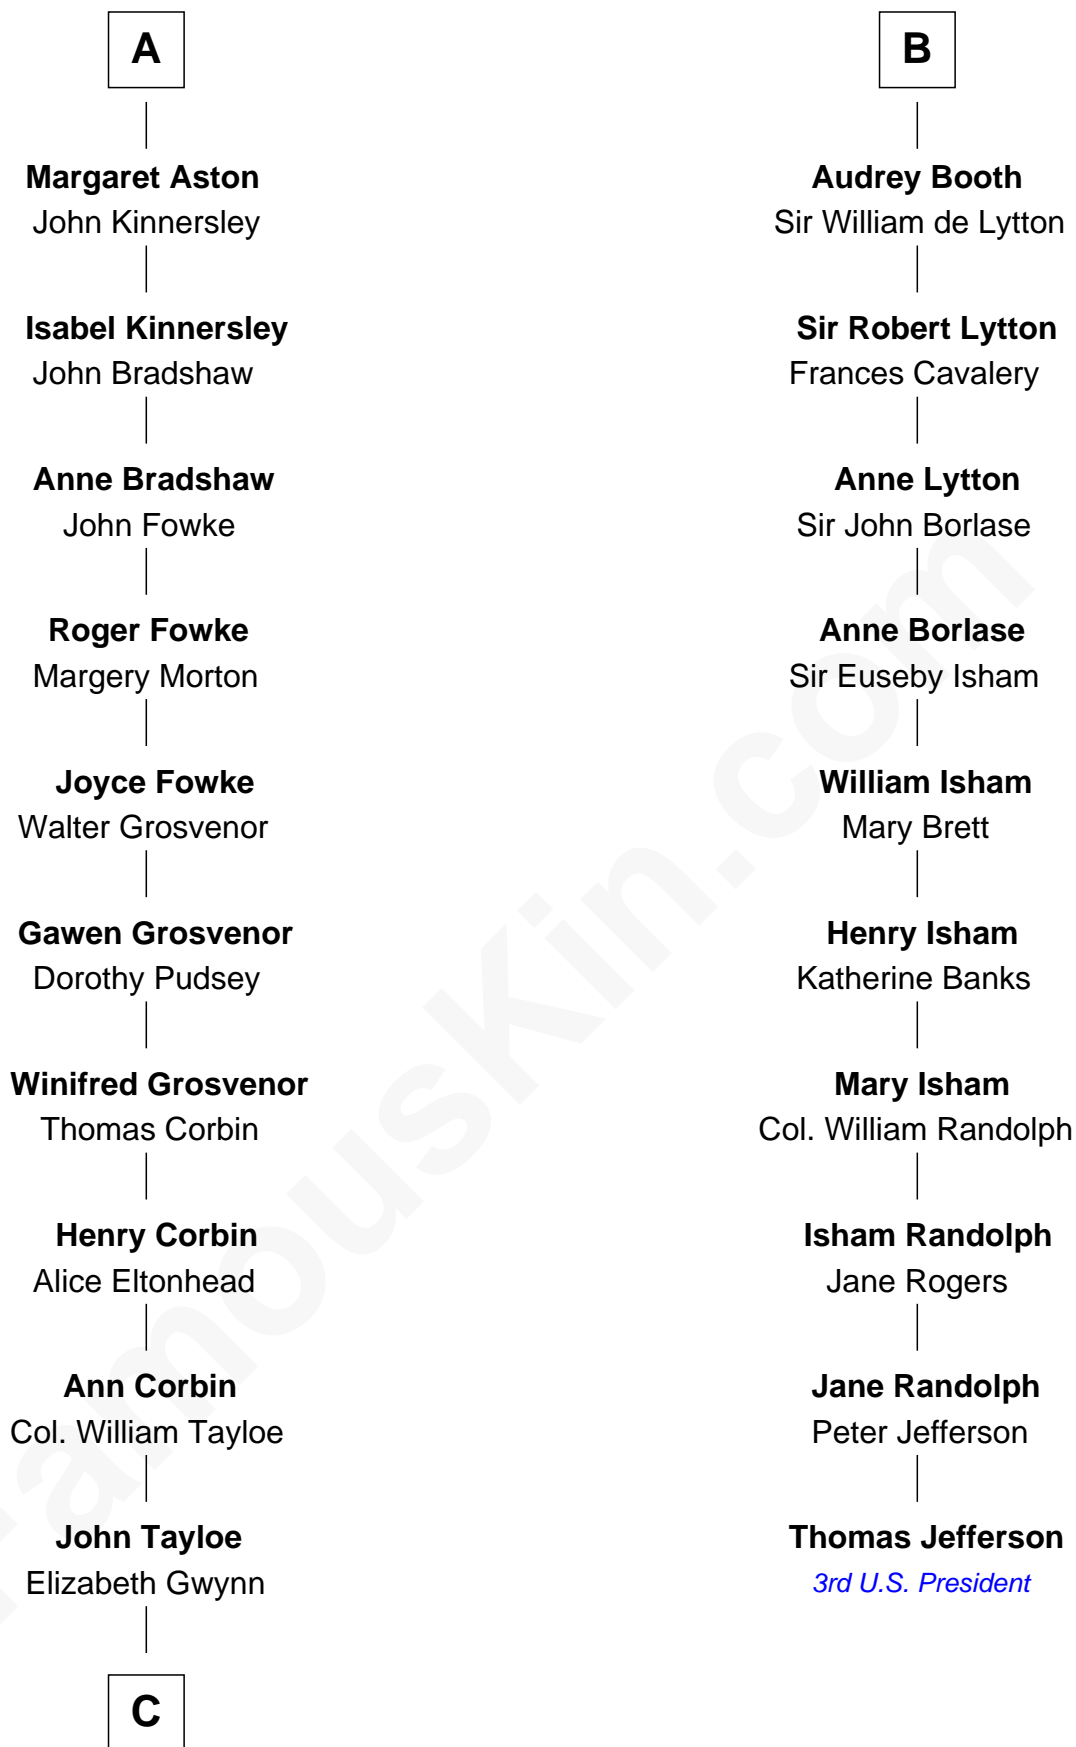

FamousKin.com

Relationship Chart of

Henry Lloyd

40th Governor of Maryland

16th cousin 5 times removed of

Thomas Jefferson

3rd U.S. President and Signer of the Declaration of Independence

William de Ros
Maude de Vaux

Sir William de Ros
Margery de Badlesmere

Maud de Roos
John de Welles

Margery de Welles
Stephen le Scrope

Maude le Scrope
Sir Baldwin Freville

Joyce Freville
Sir Roger Aston

Sir Robert Aston
Isabel Brereton

John Aston
Elizabeth Delves

A

Agnes de Ros
Pain de Tibetot

Sir John de Tibetot
Margaret de Badlesmere

Sir Robert de Tibetot
Margaret Deincourt

Elizabeth de Tibetot
Sir Philip le Despencer

Margery Despencer
Sir Roger Wentworth

Margaret Wentworth
Sir William Hopton

Margaret Hopton
Sir Philip Booth

B

C

John Tayloe
Rebecca Plater

Elizabeth Tayloe
Col. Edward Lloyd

Col. Edward Lloyd
Sally Scott Murray

Daniel Lloyd
Catherine Henry