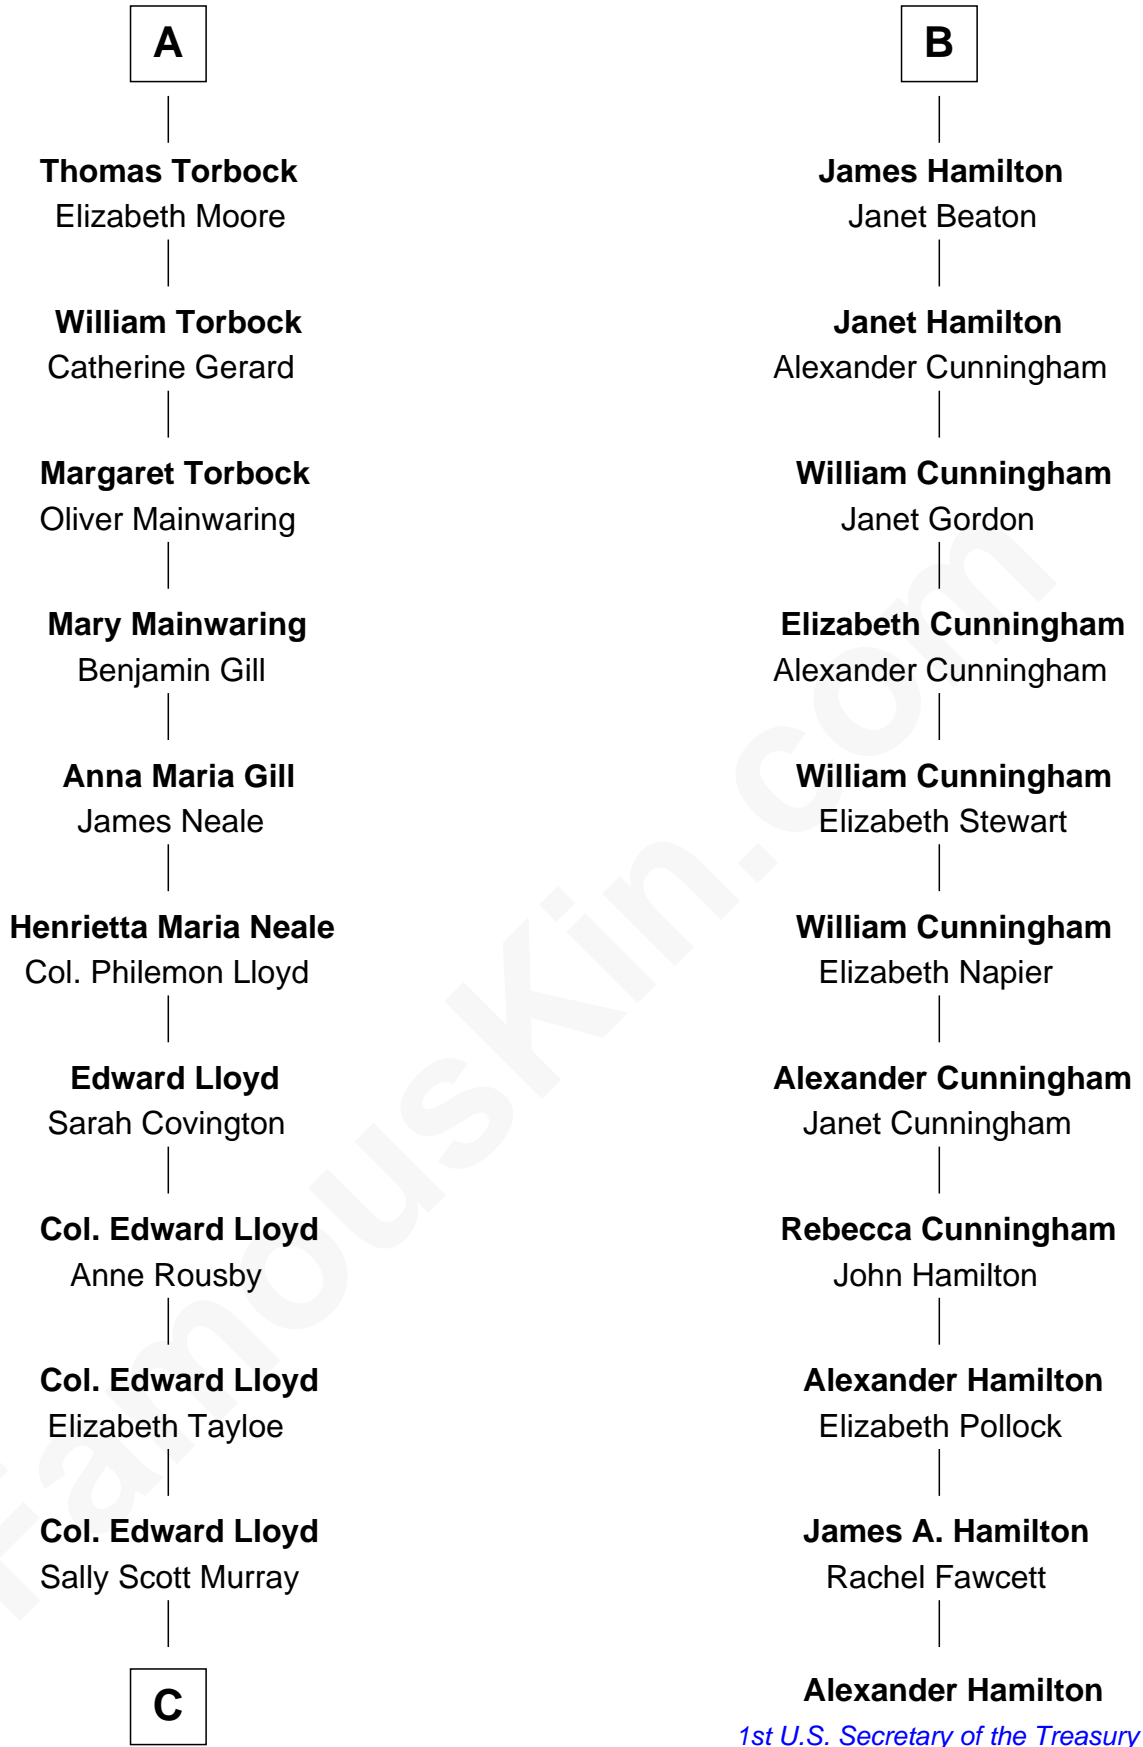

FamousKin.com

Relationship Chart of

Henry Lloyd

40th Governor of Maryland

17th cousin 1 time removed of

Alexander Hamilton

1st U.S. Secretary of the Treasury

C

—
Daniel Lloyd
Catherine Henry

—
Henry Lloyd
40th Governor of Maryland

FamousKin.com