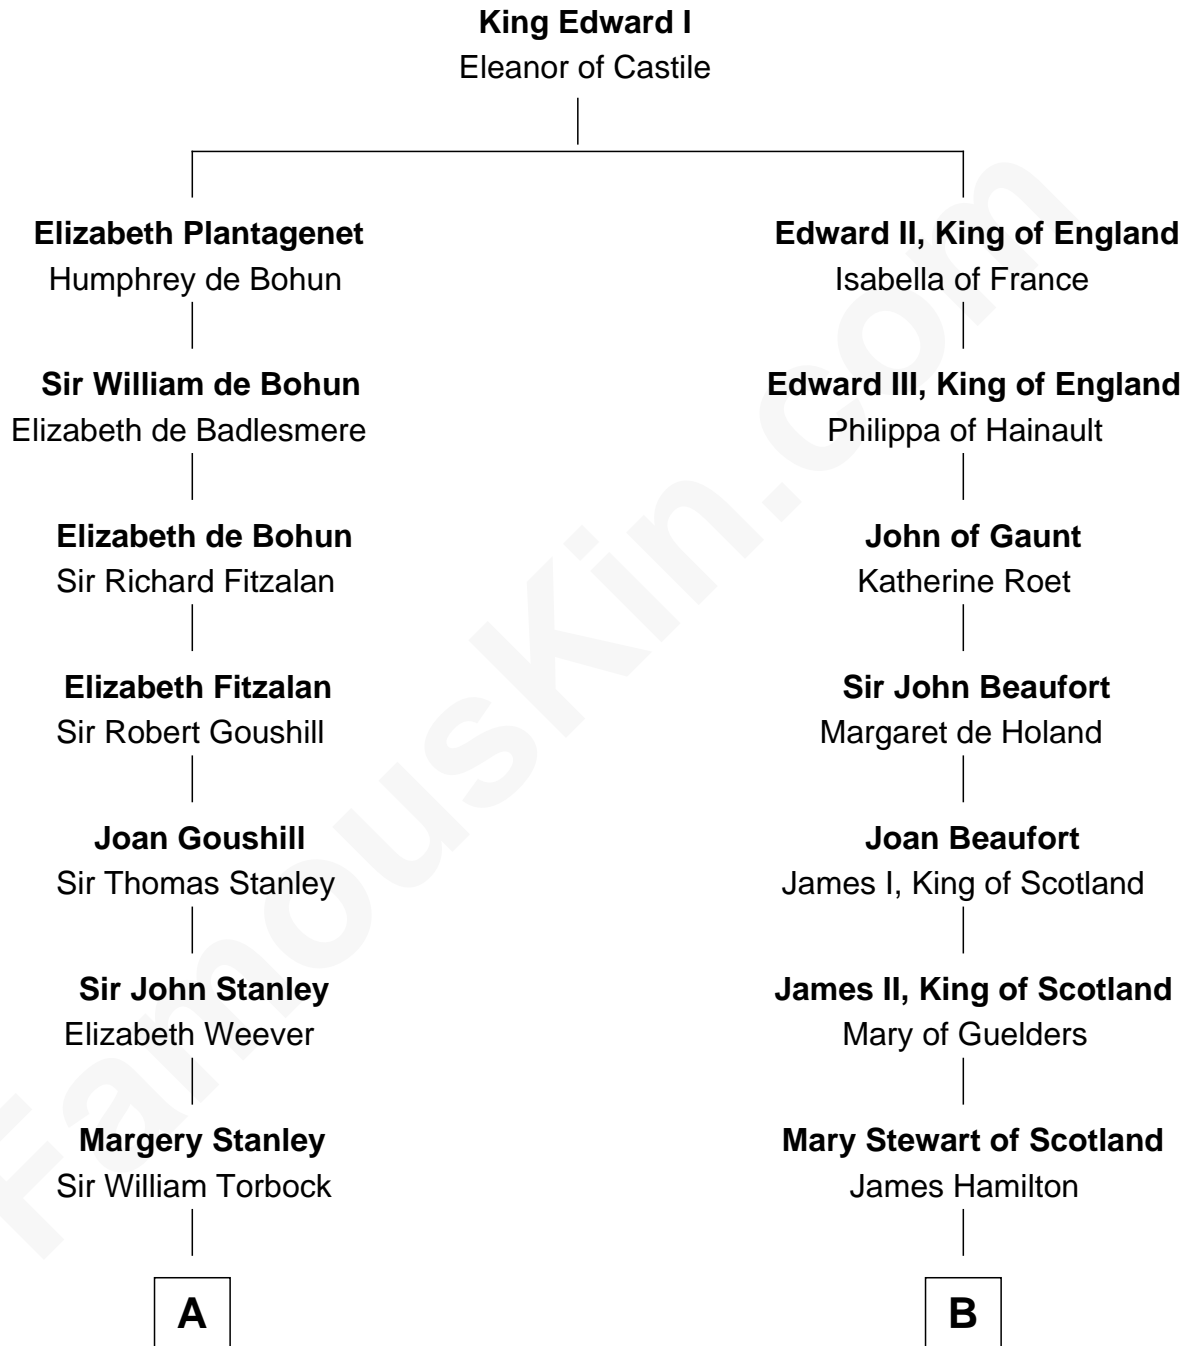

FamousKin.com

Relationship Chart of

Henry Lloyd

40th Governor of Maryland

17th cousin 1 time removed of

Alexander Hamilton

1st U.S. Secretary of the Treasury

C

—
Daniel Lloyd
Catherine Henry

—
Henry Lloyd
40th Governor of Maryland

FamousKin.com