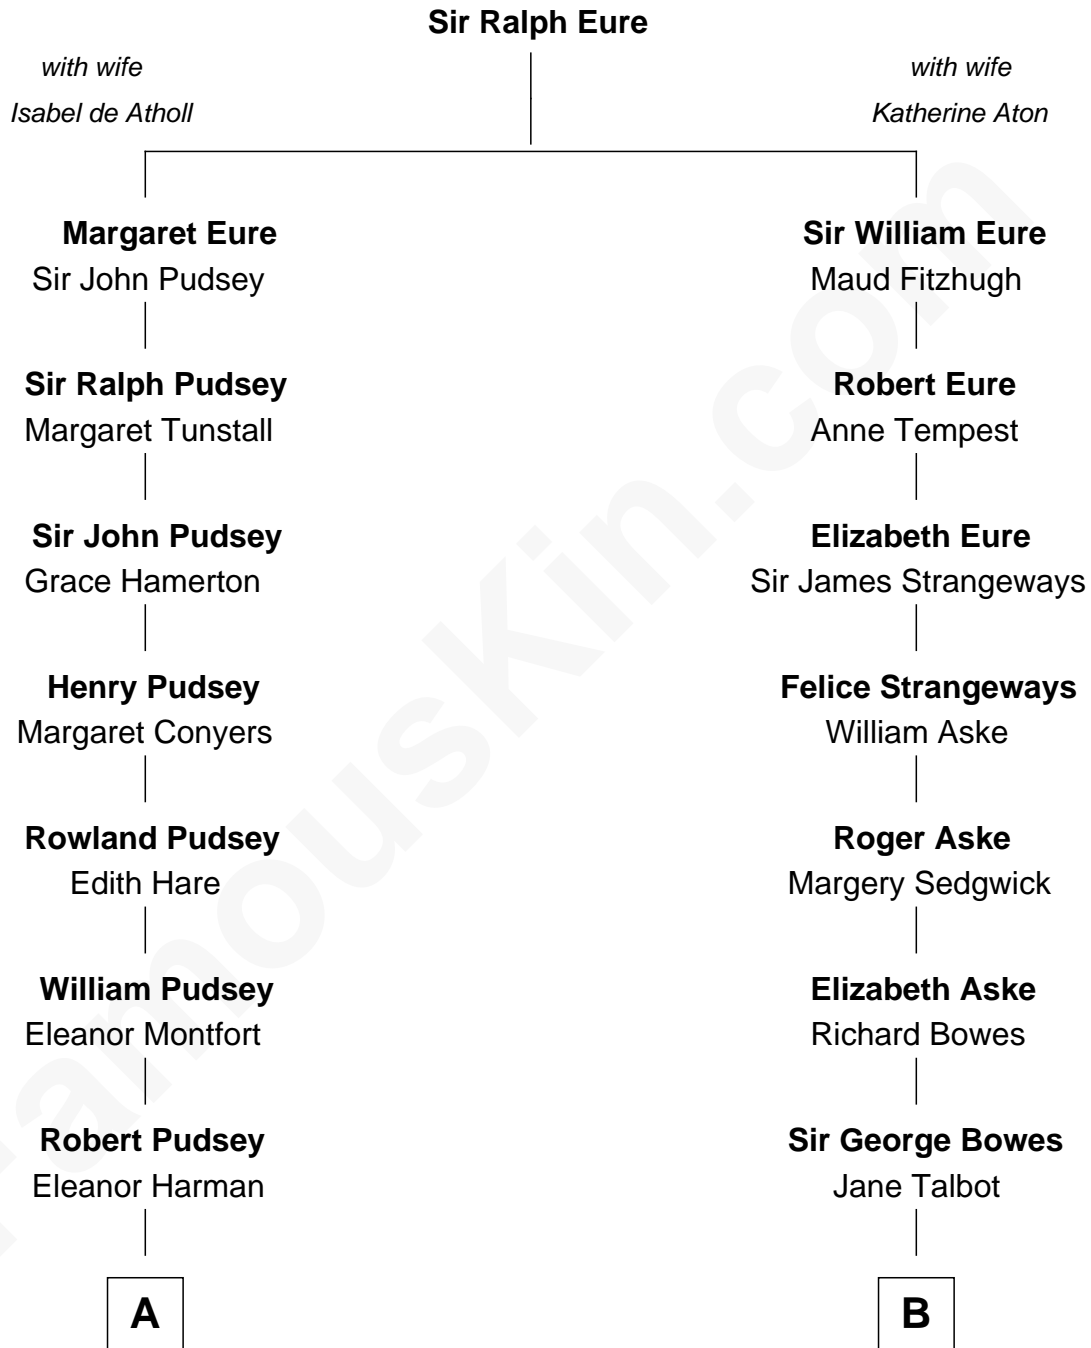

FamousKin.com

Relationship Chart of

Henry Lloyd

40th Governor of Maryland

17th cousin 3 times removed of

Princess Diana

Princess of Wales

C

James Albert Edward Hamilton
Rosalind Cecilia Caroline Bingham

Cynthia Elinor Beatrix Hamilton
Albert Edward John Spencer

Edward John Spencer
Frances Ruth Burke Roche

Princess Diana
Princess of Wales

FamousKin.com