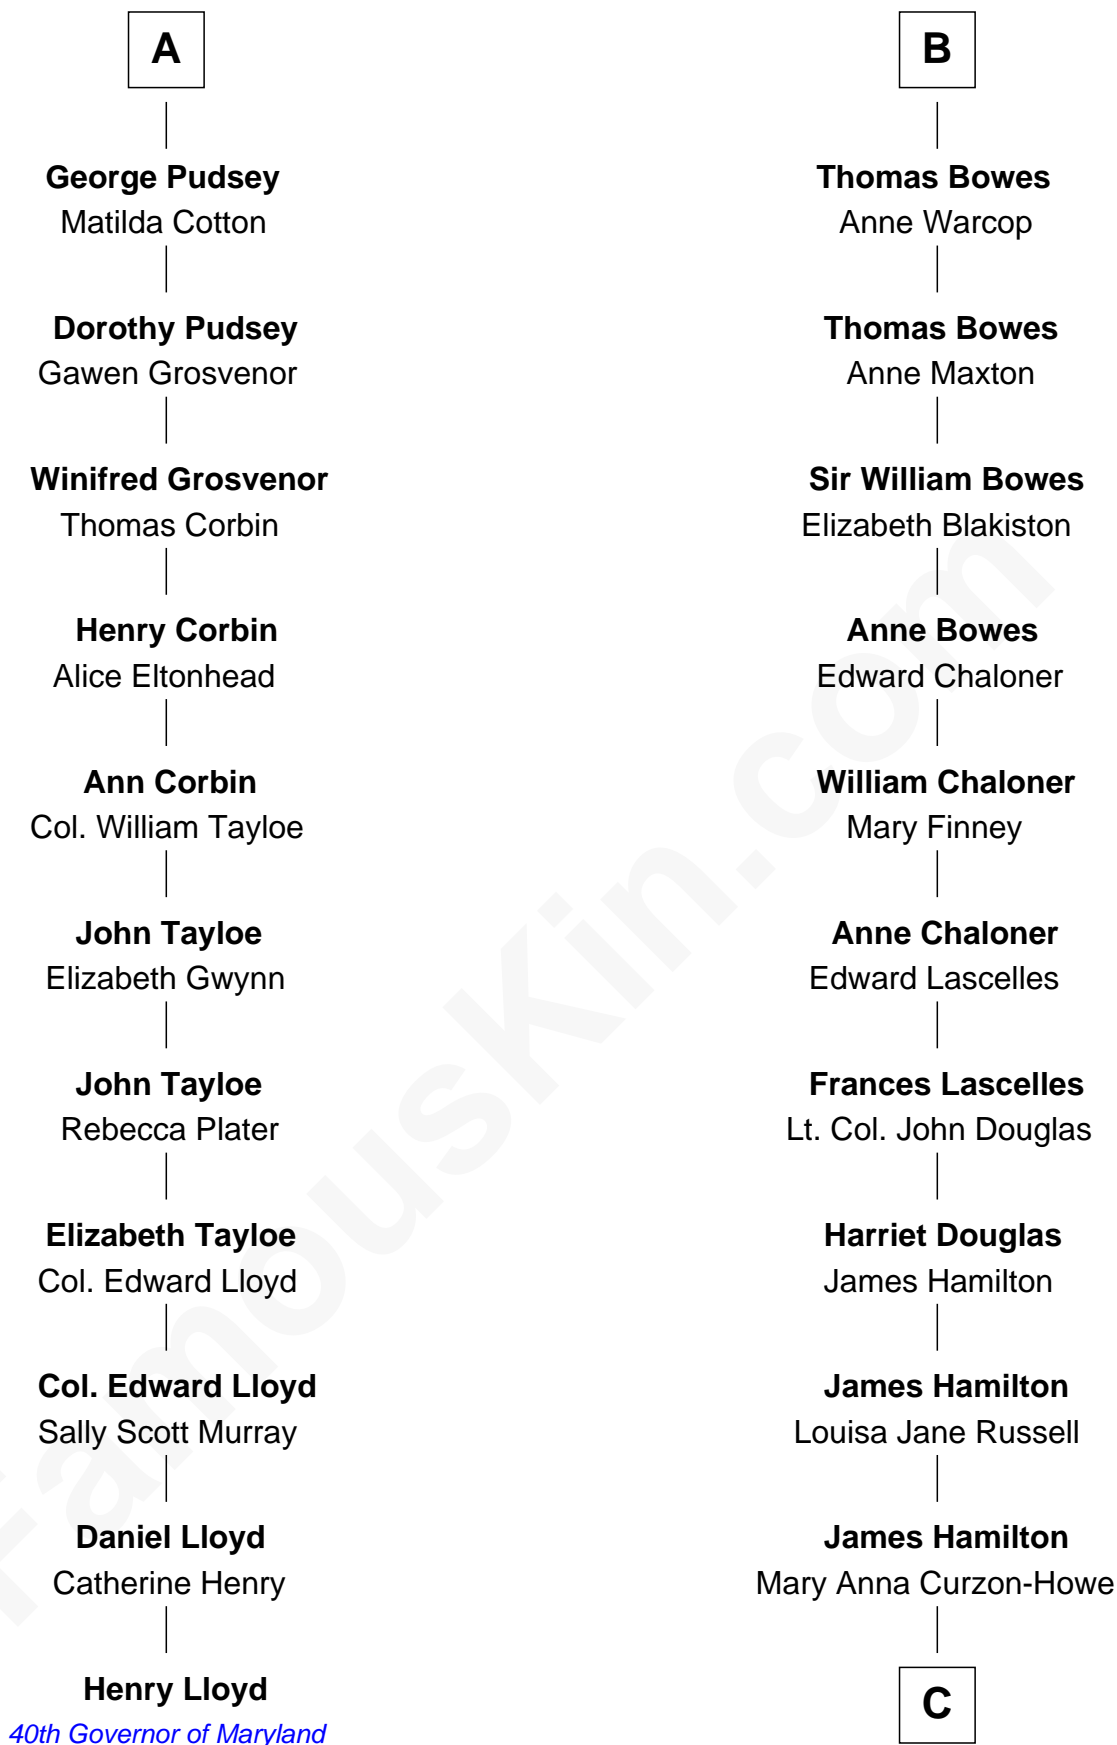

FamousKin.com

Relationship Chart of

Henry Lloyd

40th Governor of Maryland

17th cousin 3 times removed of

Princess Diana

Princess of Wales

C

James Albert Edward Hamilton
Rosalind Cecilia Caroline Bingham

Cynthia Elinor Beatrix Hamilton
Albert Edward John Spencer

Edward John Spencer
Frances Ruth Burke Roche

Princess Diana
Princess of Wales

FamousKin.com