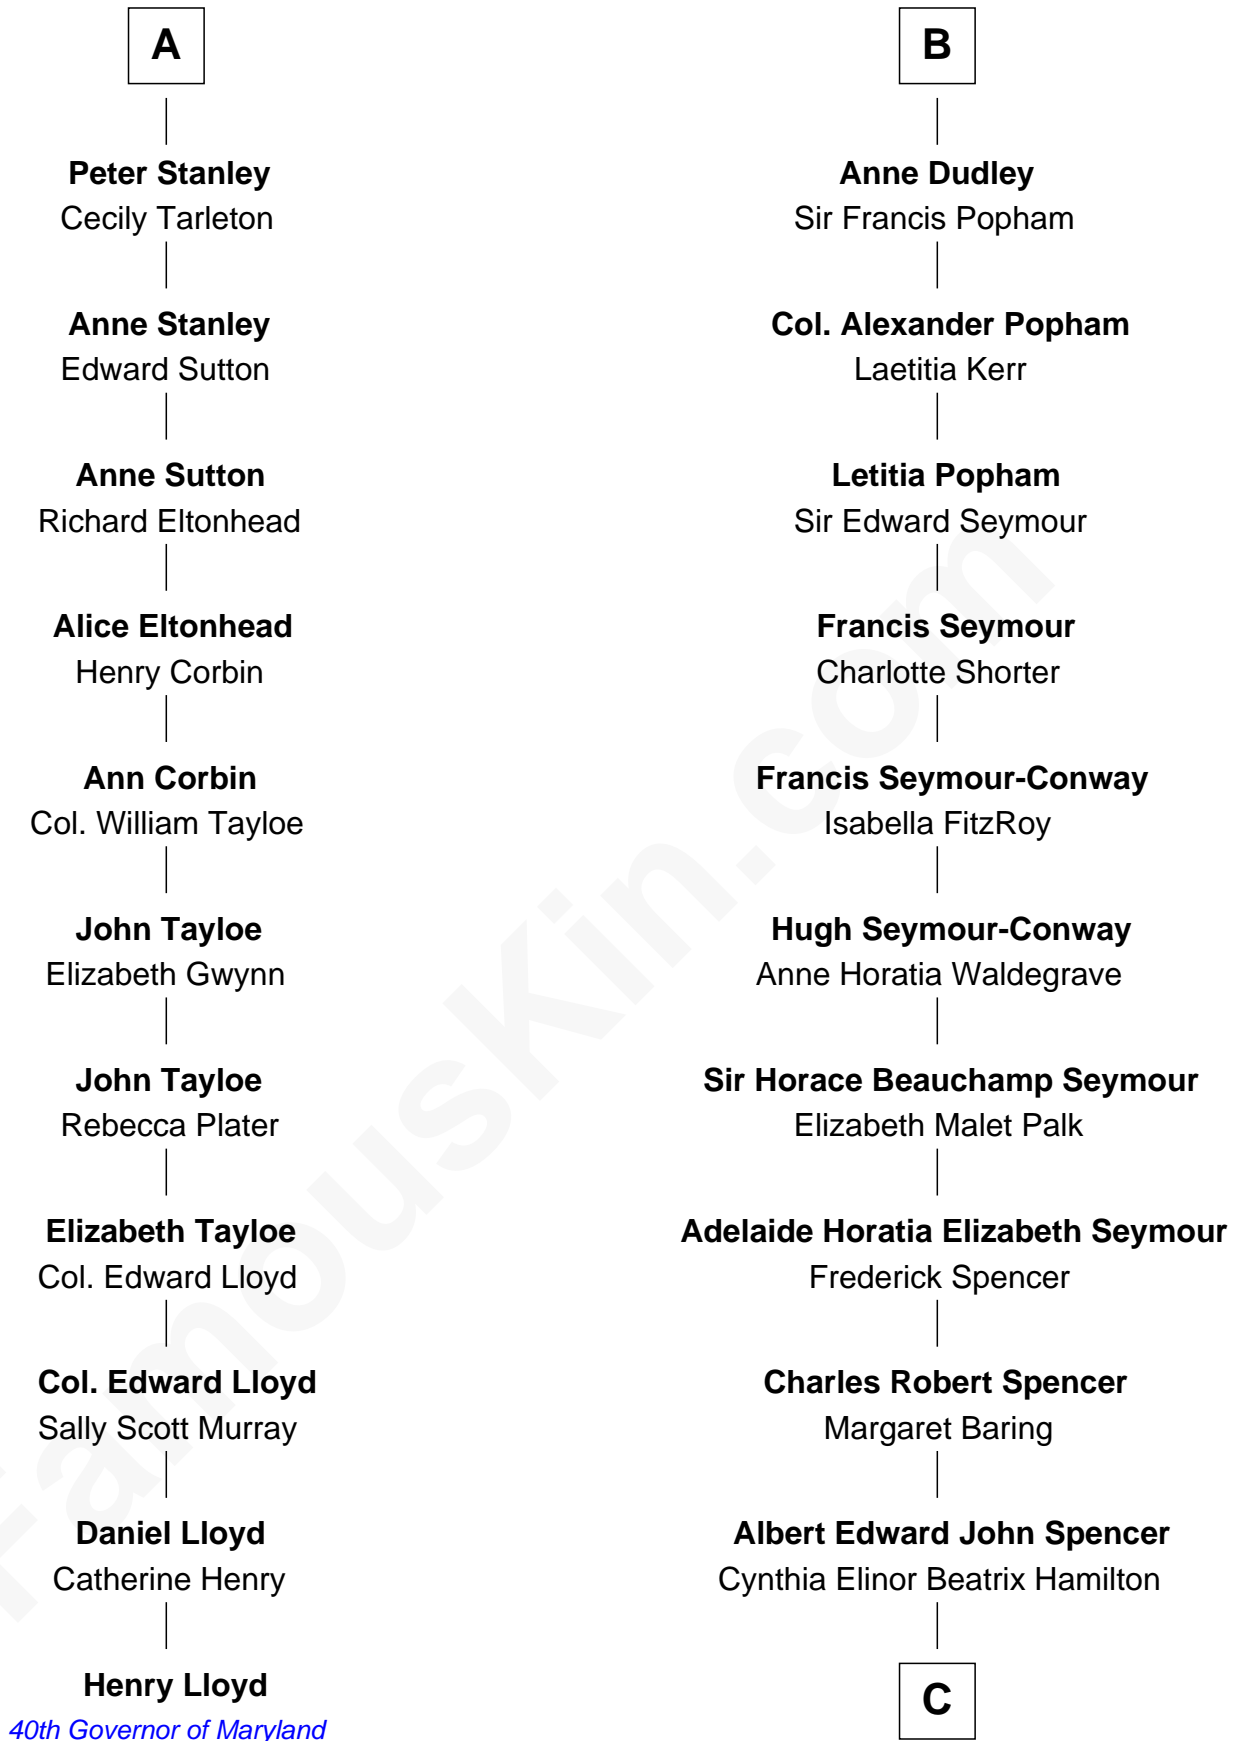

FamousKin.com

Relationship Chart of

Henry Lloyd

40th Governor of Maryland

17th cousin 1 time removed of

Princess Diana

Princess of Wales

Ralph de Stafford

Joan Dacre

Thomas Clifford

William Stanley

Alice Hoghton

Matilda Clifford

Sir Edmund Sutton

Sir William Stanley

Agnes Grosvenor

Thomas Dudley

Grace Threlkeld

Sir William Stanley

Anne Harington

John Dudley

Elizabeth Gardiner

A

B

C

Edward John Spencer
Frances Ruth Burke Roche

Princess Diana
Princess of Wales

FamousKin.com