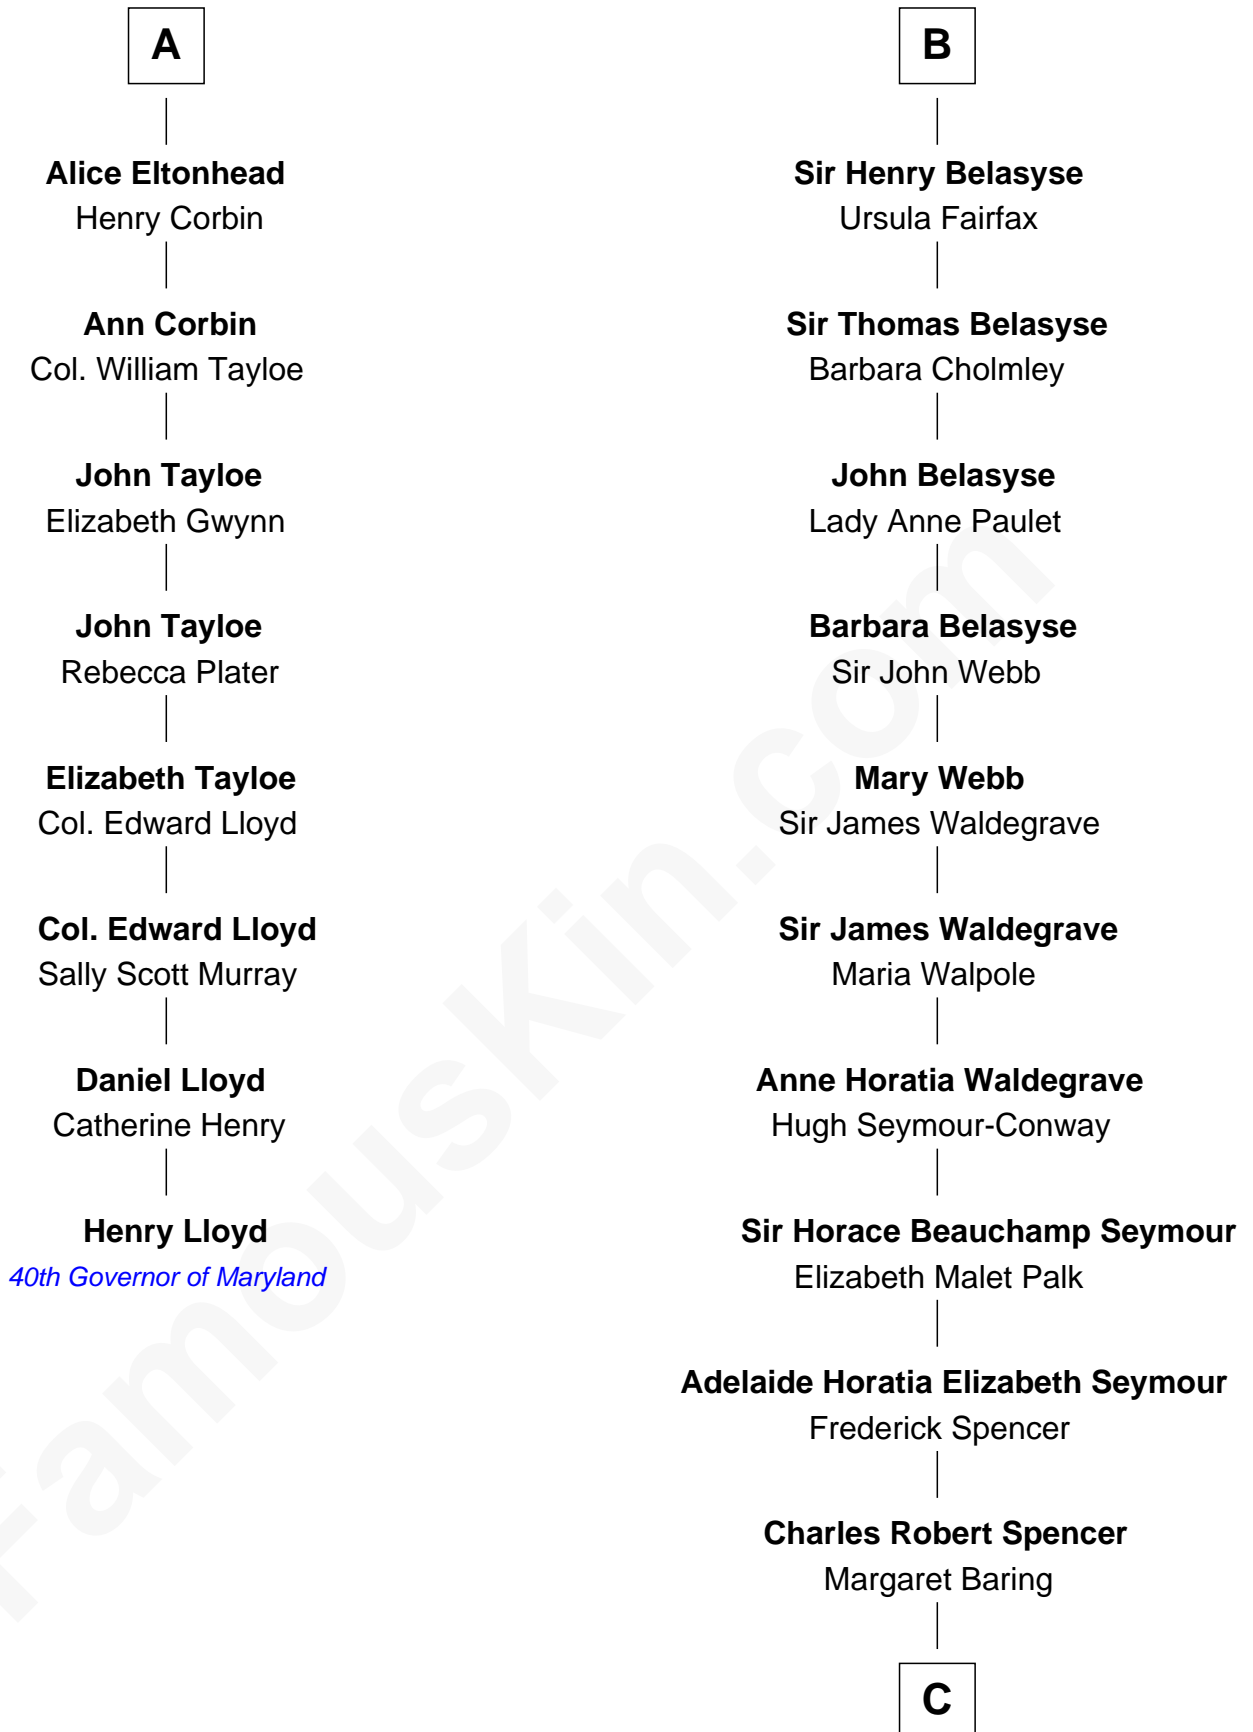

FamousKin.com

Relationship Chart of

Henry Lloyd

40th Governor of Maryland

14th cousin 5 times removed of

Princess Diana

Princess of Wales

Sir Nicholas Harington

Isabel English

C

Albert Edward John Spencer
Cynthia Elinor Beatrix Hamilton

Edward John Spencer
Frances Ruth Burke Roche

Princess Diana
Princess of Wales

FamousKin.com