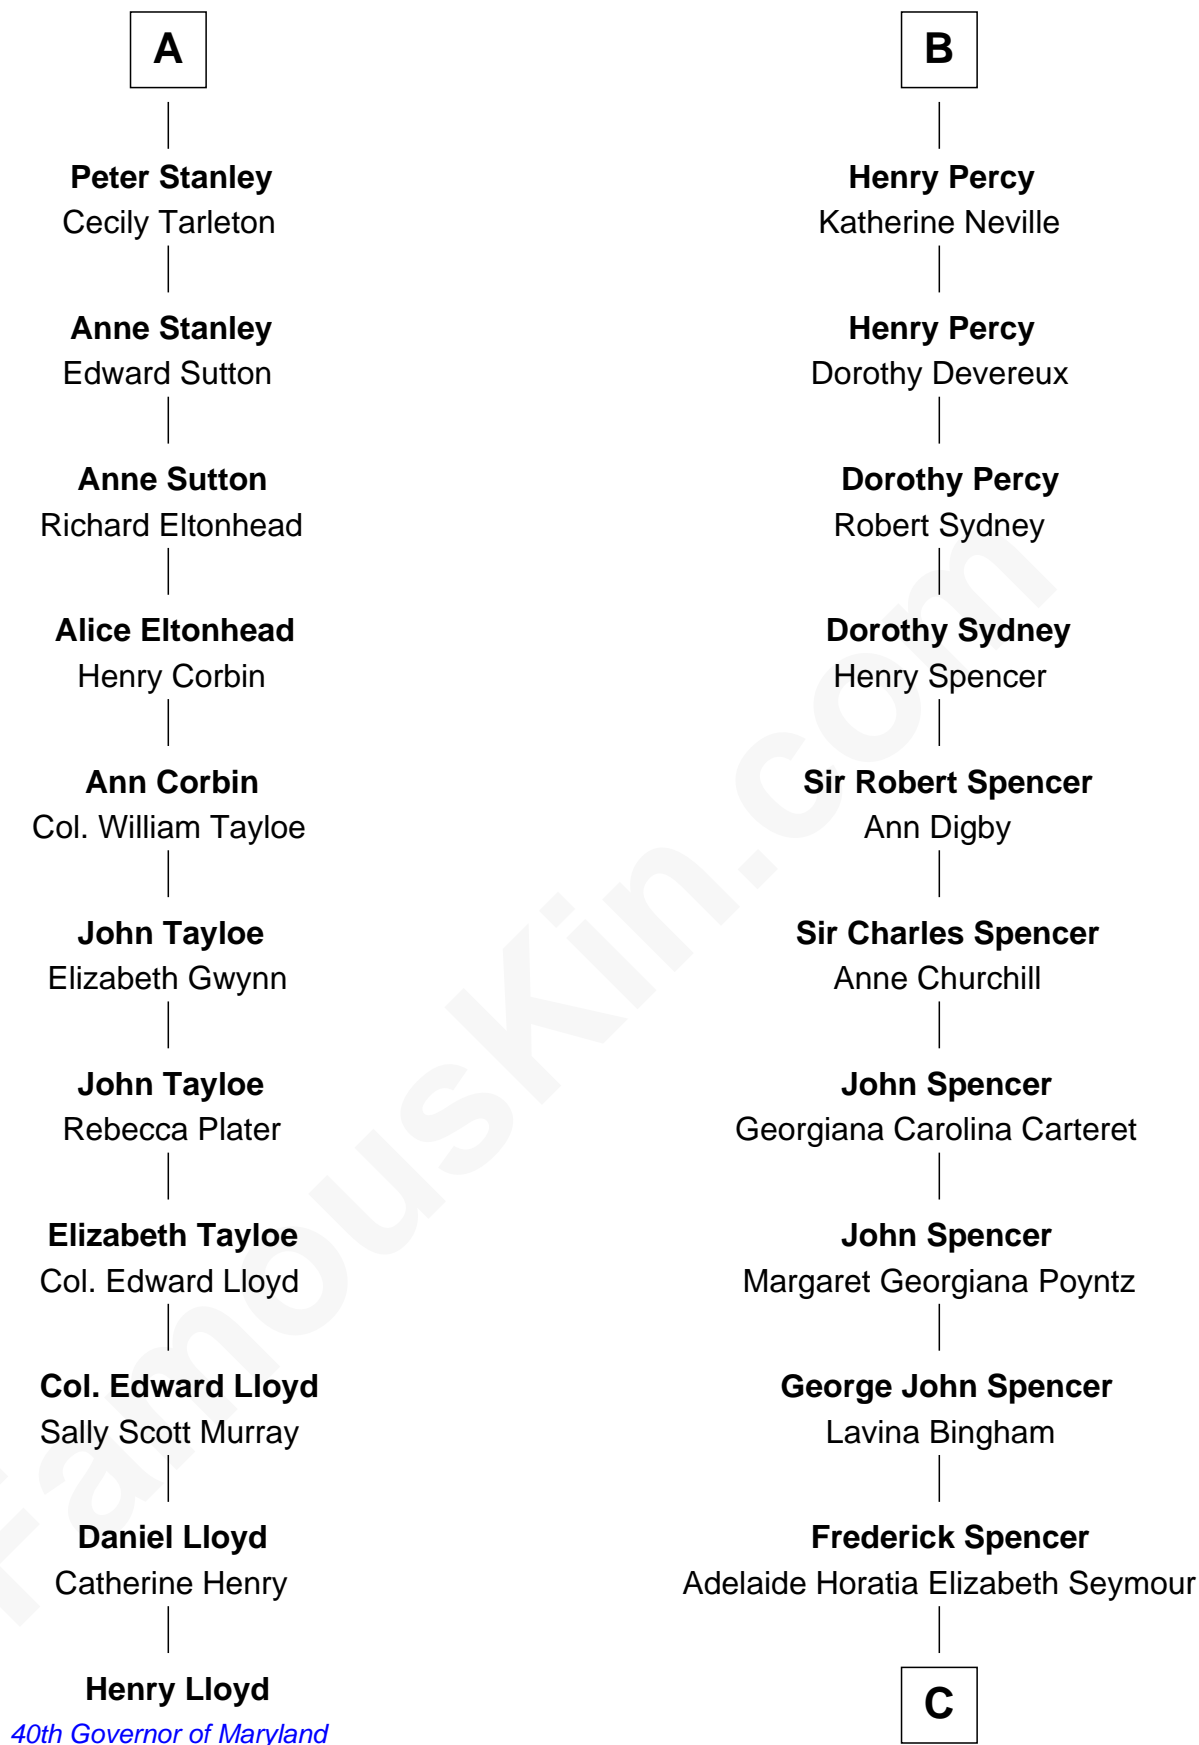

FamousKin.com

Relationship Chart of

Henry Lloyd

40th Governor of Maryland

17th cousin 3 times removed of

Princess Diana

Princess of Wales

Sir Robert de Holland

Maude la Zouche

C

Charles Robert Spencer

Margaret Baring

Albert Edward John Spencer

Cynthia Elinor Beatrix Hamilton

Edward John Spencer

Frances Ruth Burke Roche