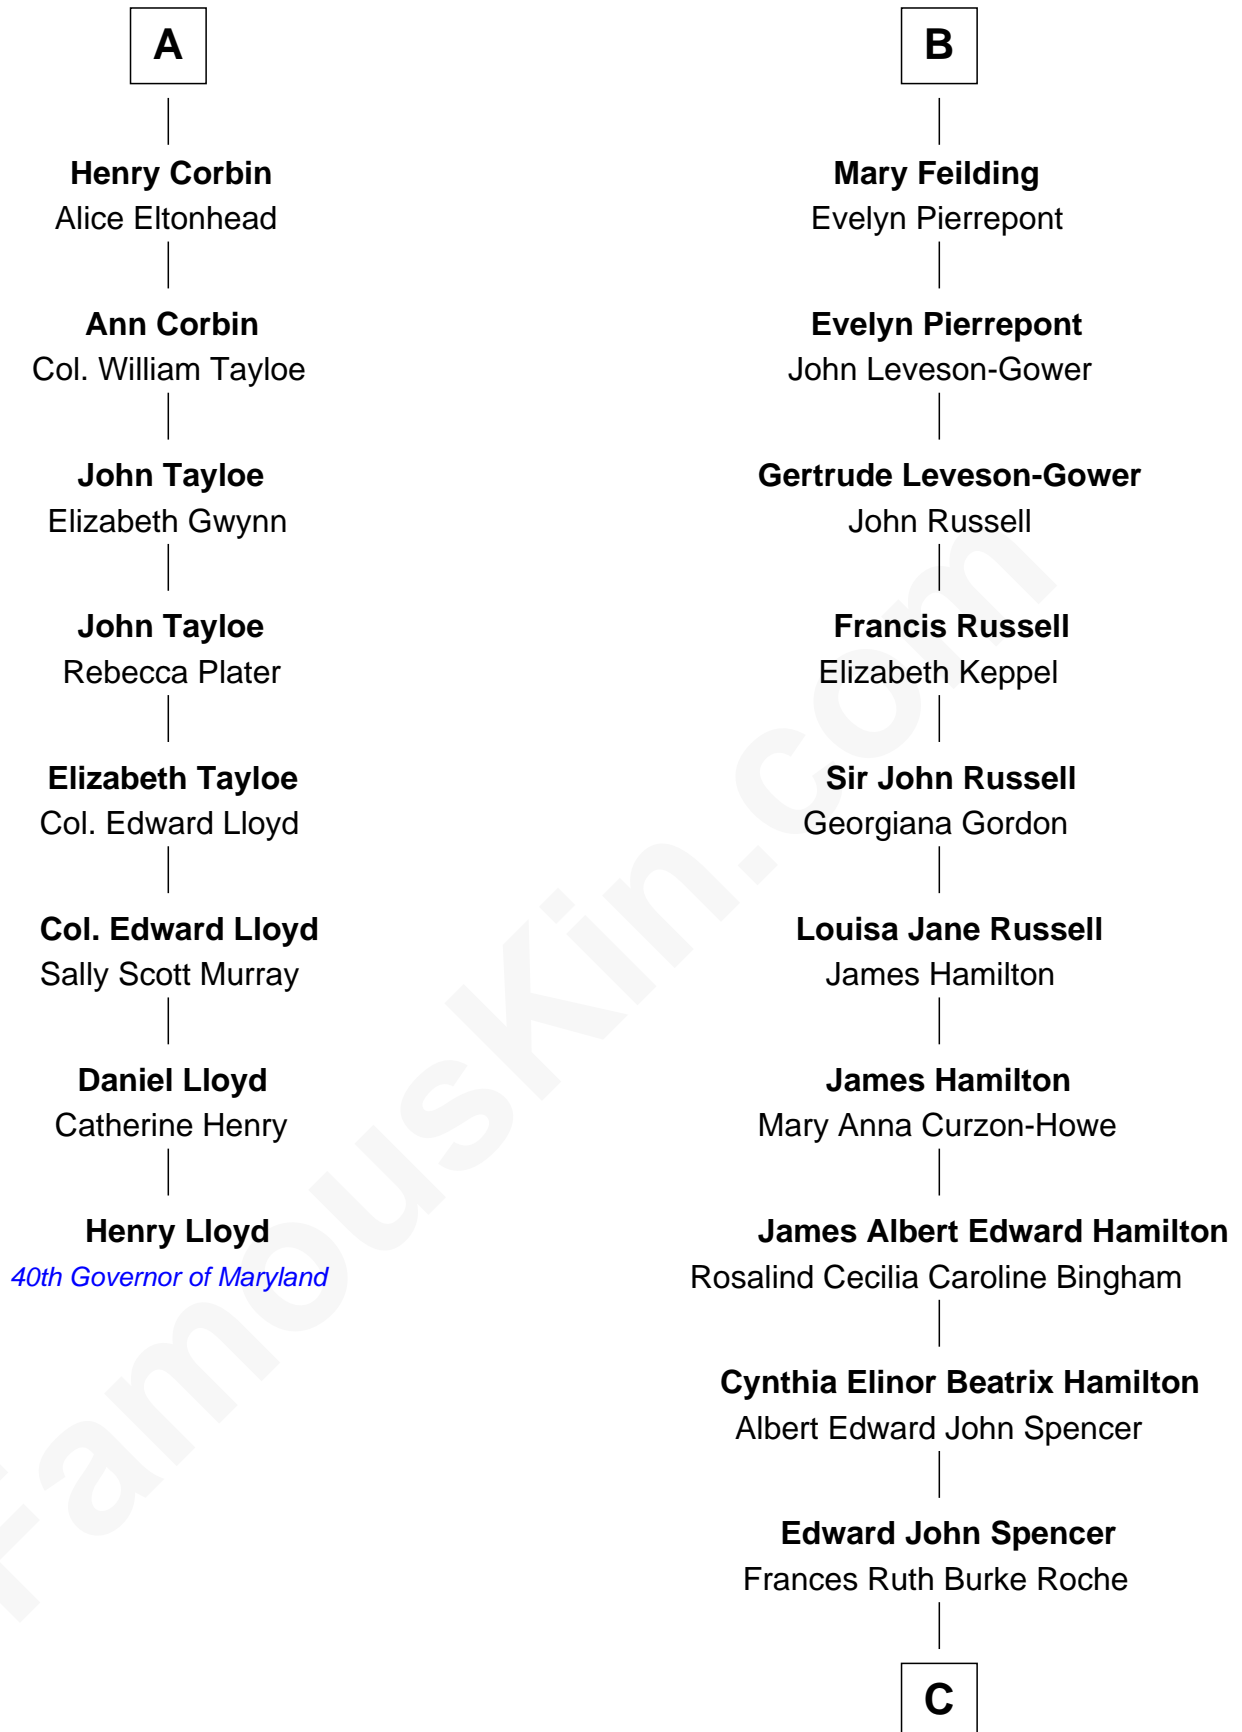

FamousKin.com Relationship Chart of

Henry Lloyd

40th Governor of Maryland

14th cousin 4 times removed of

Prince William

Prince of Wales

John Aston
Elizabeth Delves

C

Princess Diana Frances Spencer
Charles III, King of the United Kingdom

Prince William
Prince of Wales

FamousKin.com