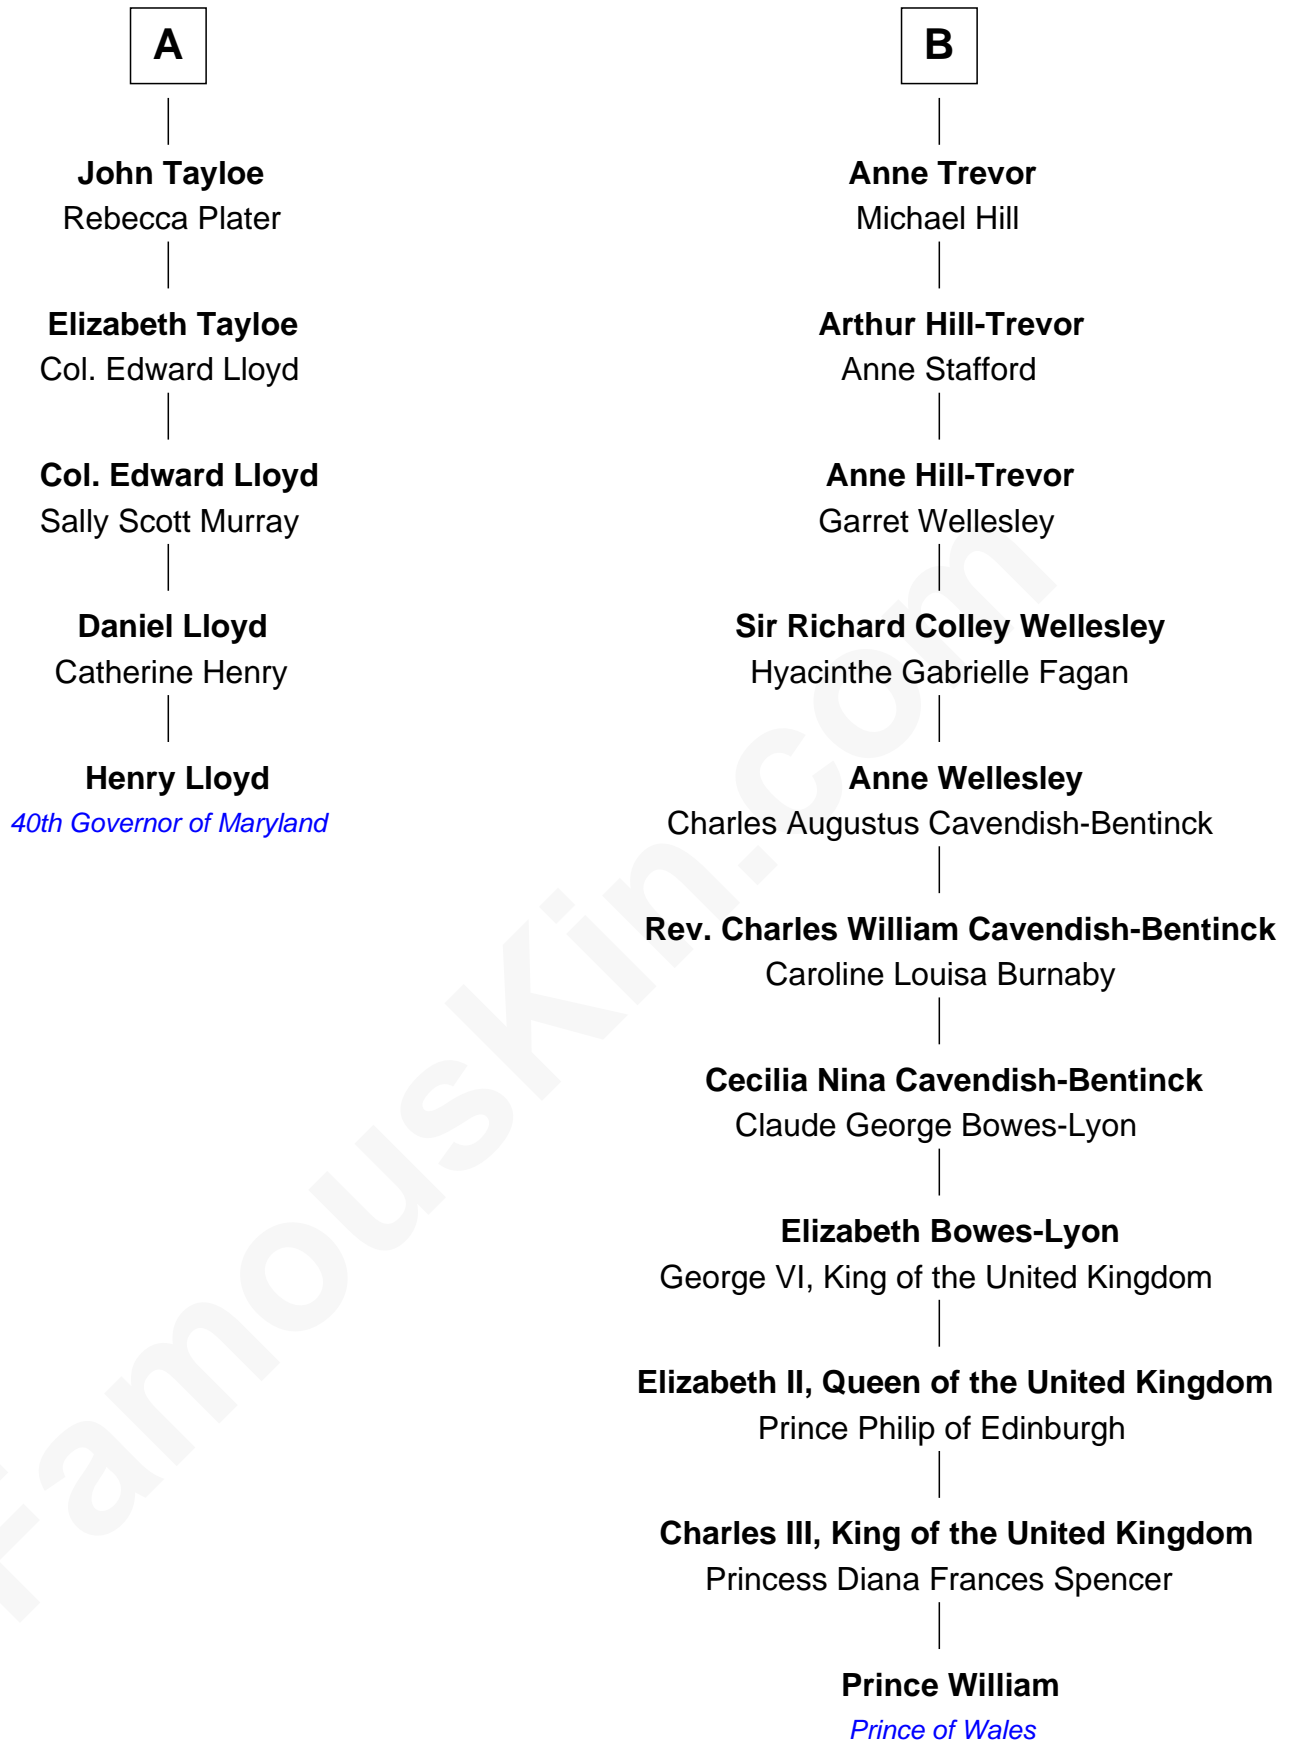

FamousKin.com Relationship Chart of

Henry Lloyd

40th Governor of Maryland

11th cousin 6 times removed of

Prince William

Prince of Wales

William Gerard

Elizabeth Byron

Alice Eltonhead

Henry Corbin

Ann Corbin

Col. William Tayloe

John Tayloe

Elizabeth Gwynn

A

Gilbert Gerard

Eleanor Davison

Sir William Gerard

Dorothy Barton

Sydney Gerard

Sir John Wynne

Mary Wynne

Sir Roger Mostyn

Sir Thomas Mostyn

Elizabeth Whitlock

Sir Roger Mostyn

Prudence Lumley

Jane Mostyn

Sir John Trevor

B

William photo by [InSapphoWeTrust](#) [\(CC BY-SA 2.0\)](#)