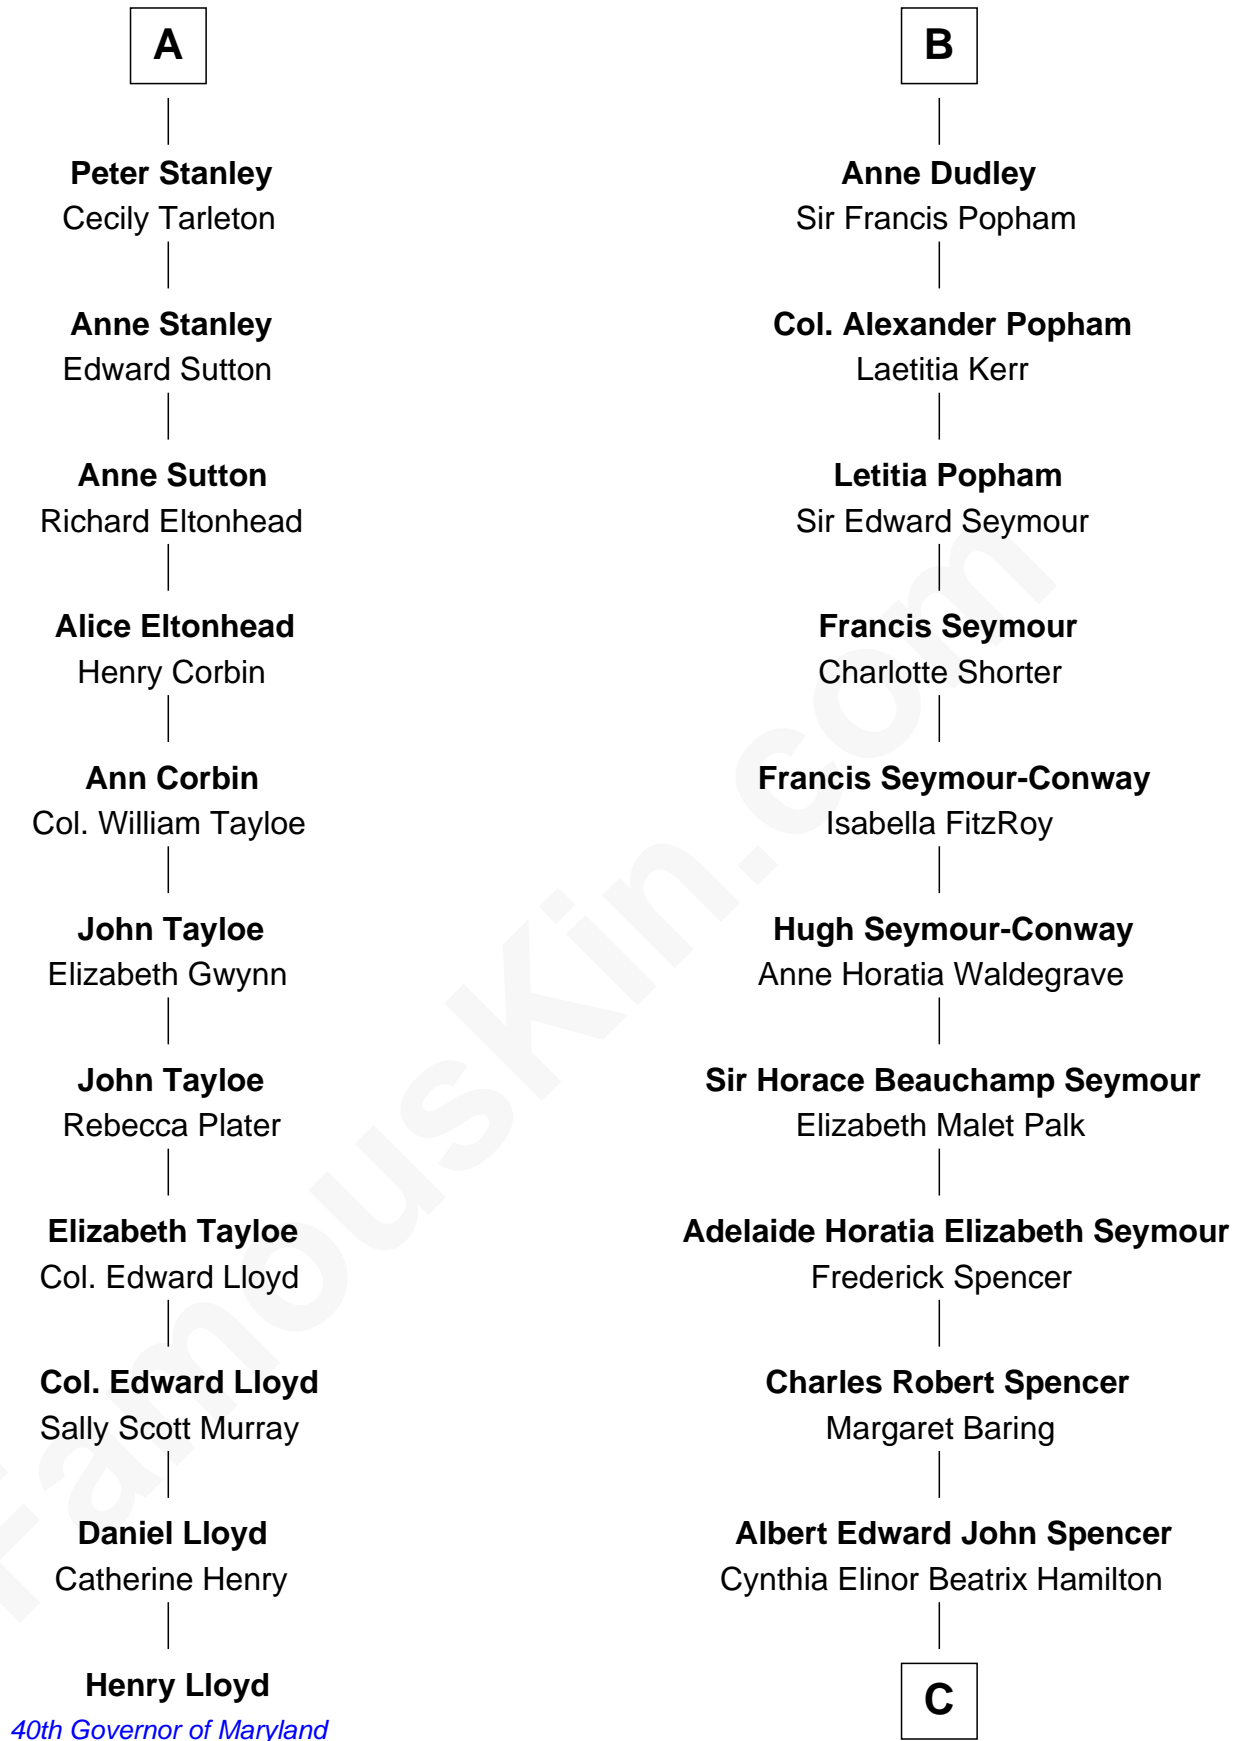

FamousKin.com Relationship Chart of

Henry Lloyd

40th Governor of Maryland

17th cousin 2 times removed of

Prince William

Prince of Wales

Ralph de Stafford

*with wife
Katherine de Hastang*

*with wife
Margaret de Audley*

C

Edward John Spencer
Frances Ruth Burke Roche

Princess Diana Frances Spencer
Charles III, King of the United Kingdom

Prince William
Prince of Wales

FamousKin.com