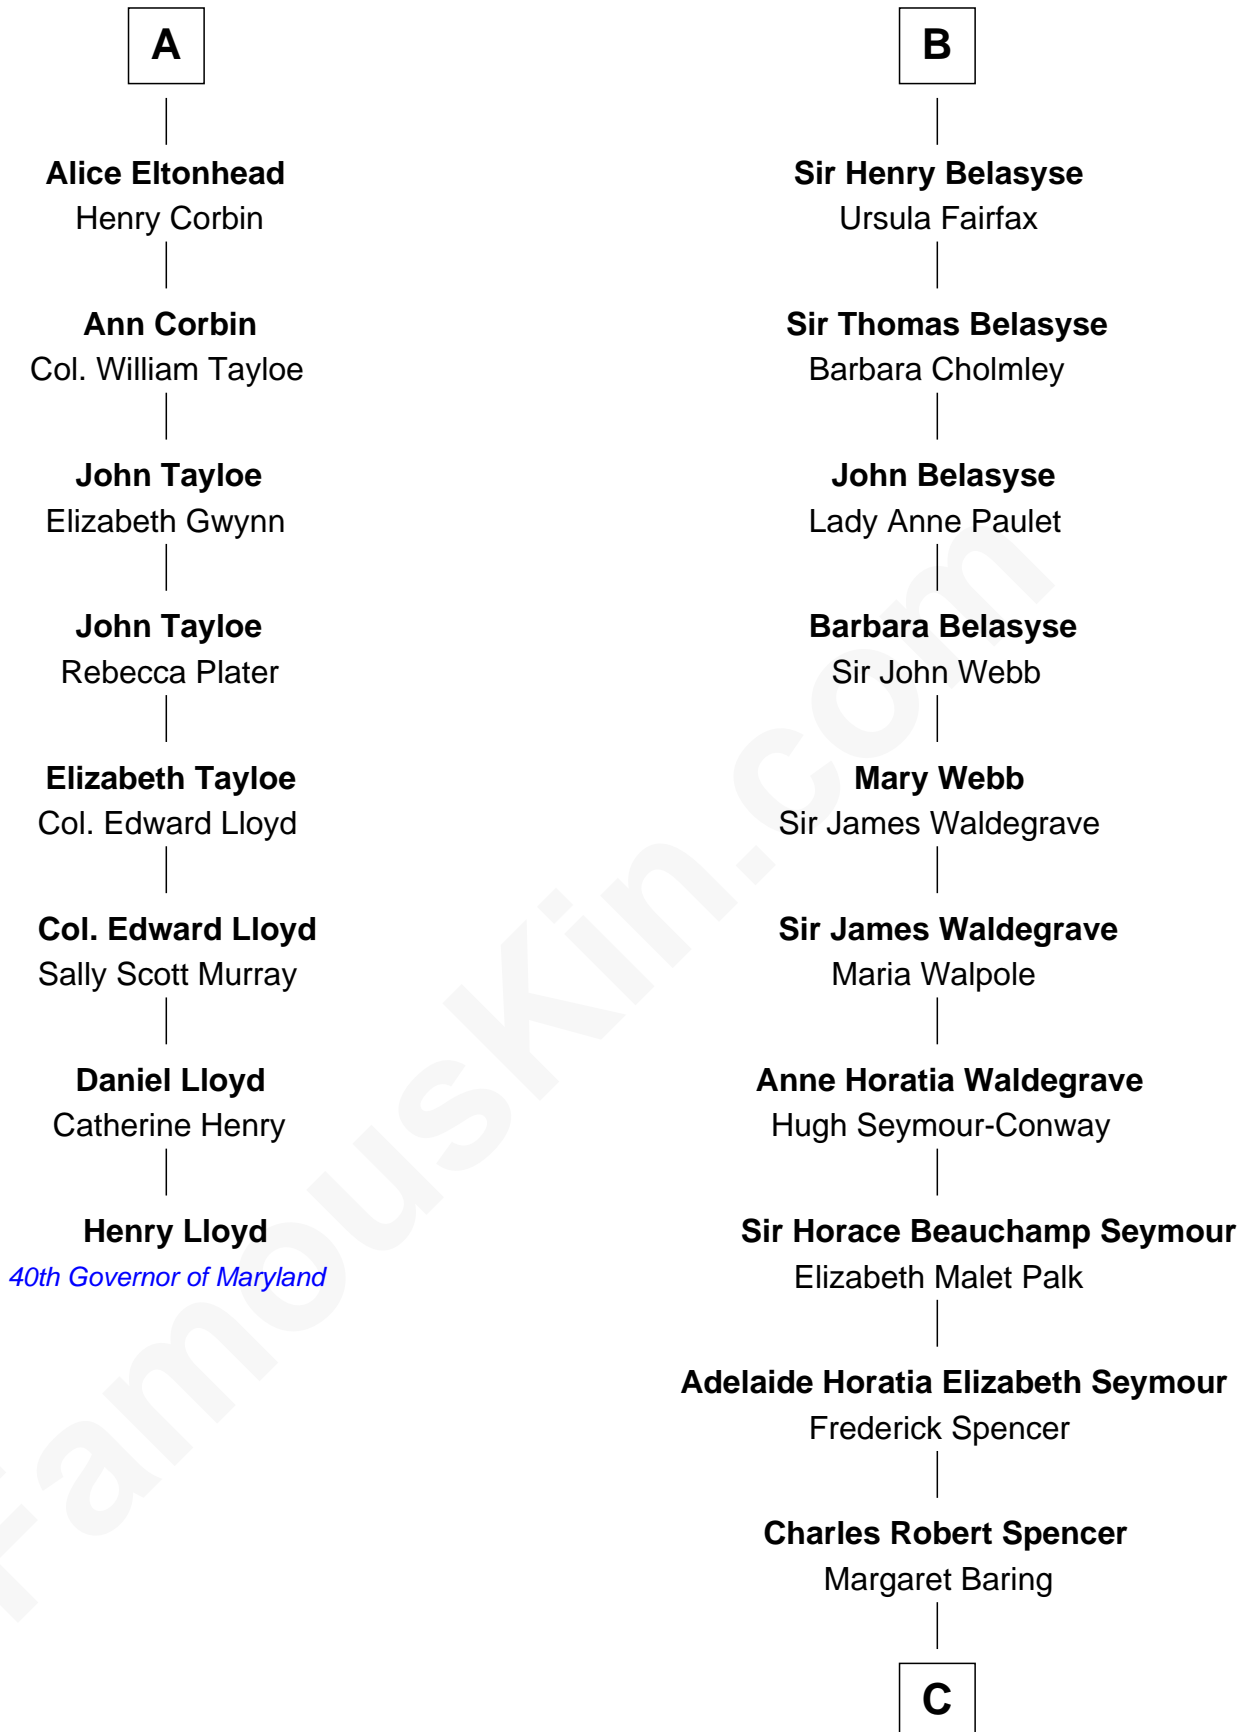

FamousKin.com Relationship Chart of

Henry Lloyd

40th Governor of Maryland

14th cousin 6 times removed of

Prince William

Prince of Wales

Sir Nicholas Harington

Isabel English

Richard Sherburne

Richard Sherburne

Alice Hamerton

Sir Robert Sherburne

Joan Radcliffe

Elizabeth Sherburne

Sir Thomas Fairfax

Sir Thomas Fairfax

Agnes Gascoigne

Sir Nicholas Fairfax

Jane Palmes

Margaret Fairfax

Sir William Belasyse

B

C

Albert Edward John Spencer