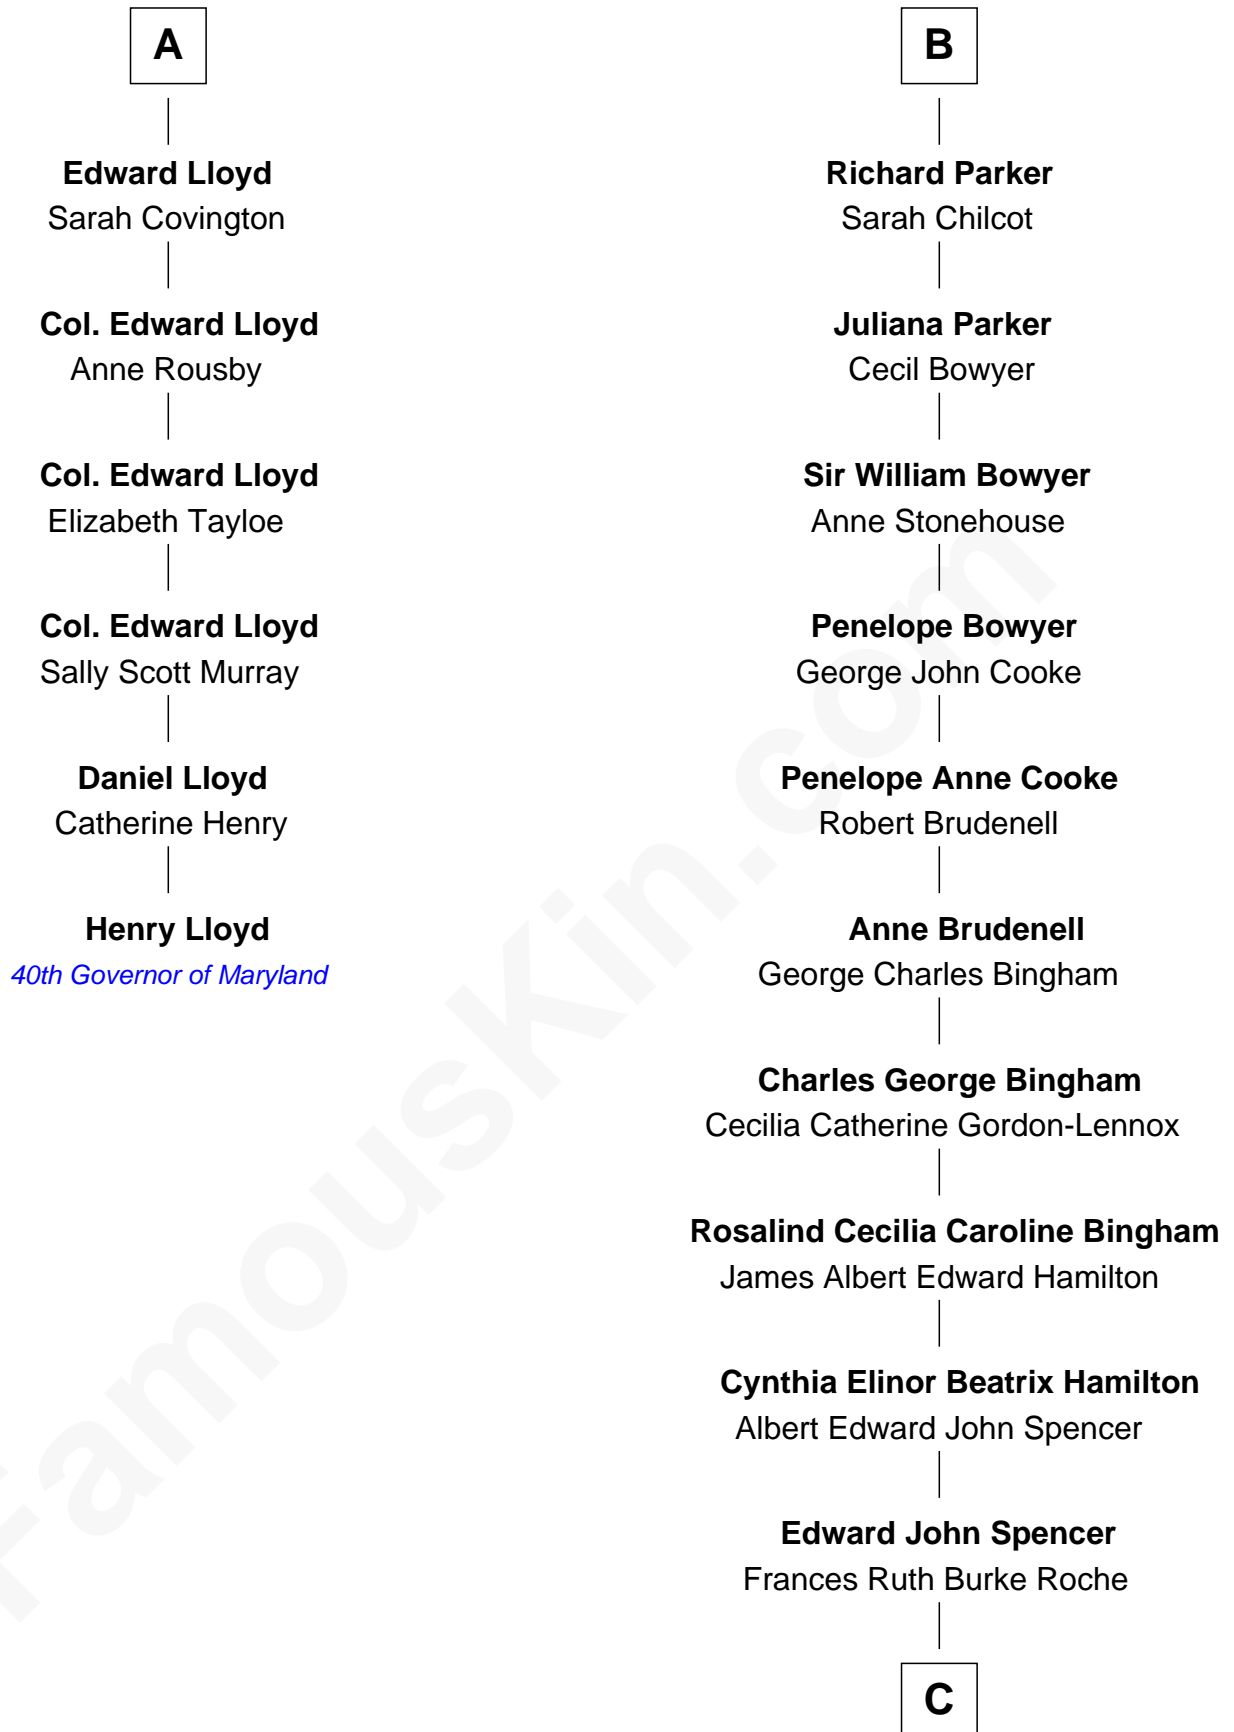

FamousKin.com Relationship Chart of

Henry Lloyd

40th Governor of Maryland

12th cousin 6 times removed of

Prince William

Prince of Wales

Sir John Stanley

Elizabeth Weever

Margery Stanley
Sir William Torbock

Thomas Torbock
Elizabeth Moore

William Torbock
Catherine Gerard

Margaret Torbock
Oliver Mainwaring

Mary Mainwaring
Benjamin Gill

Anna Maria Gill
James Neale

Henrietta Maria Neale
Col. Philemon Lloyd

A

Anne Stanley

Ralph Ravenscroft

George Ravenscroft
Eleanor Ferch Richard ap Howell

Thomas Ravenscroft
Katherine Grosvenor

Elizabeth Ravenscroft
Thomas Egerton

Mary Egerton
Sir Francis Leigh

Juliana Leigh
Sir Richard Newdigate

Mary Newdigate
George Parker

B

C

Princess Diana Frances Spencer
Charles III, King of the United Kingdom

Prince William
Prince of Wales

FamousKin.com