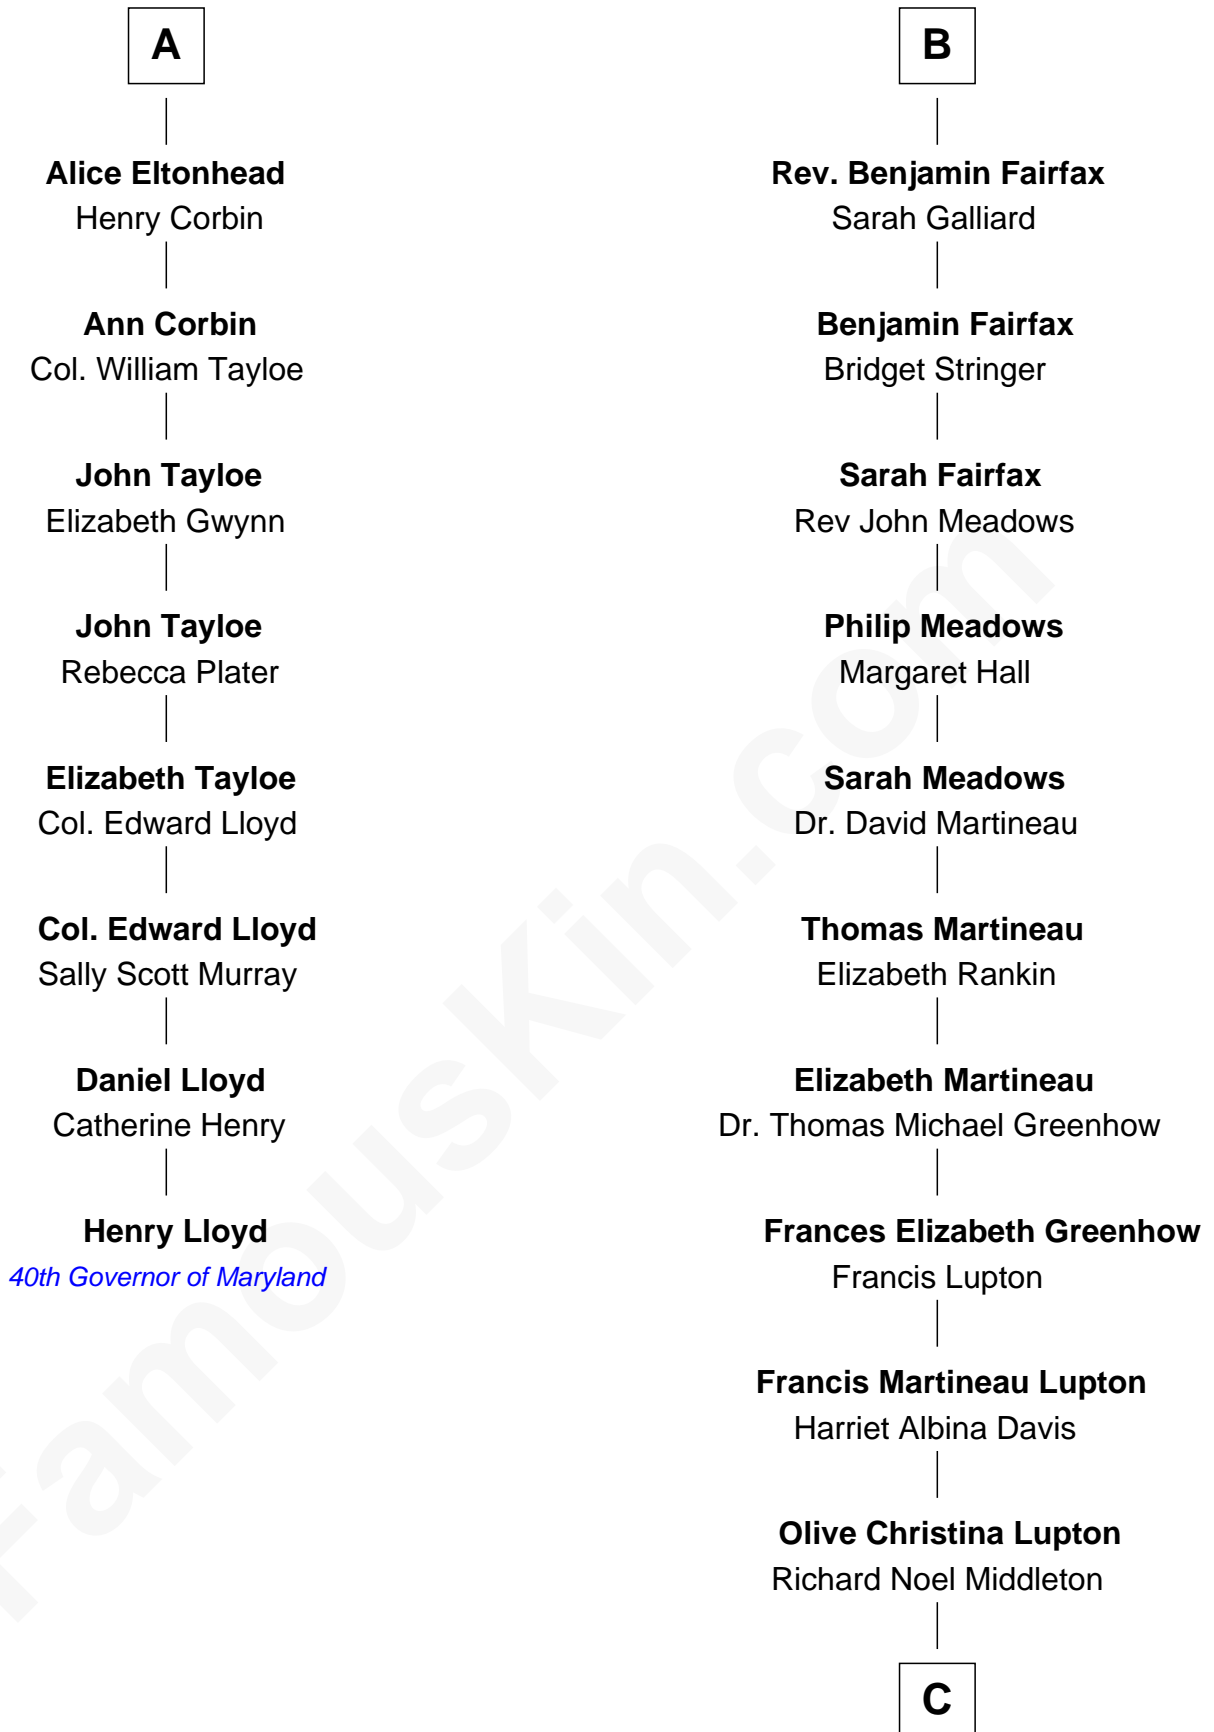

FamousKin.com

Relationship Chart of

Henry Lloyd

40th Governor of Maryland

14th cousin 5 times removed of

Catherine Middleton

Princess of Wales

Sir Nicholas Harington

Isabel English

C

Peter Francis Middleton

Valerie Glassborow

Michael Francis Middleton

Carole Elizabeth Goldsmith

Catherine Middleton

Princess of Wales