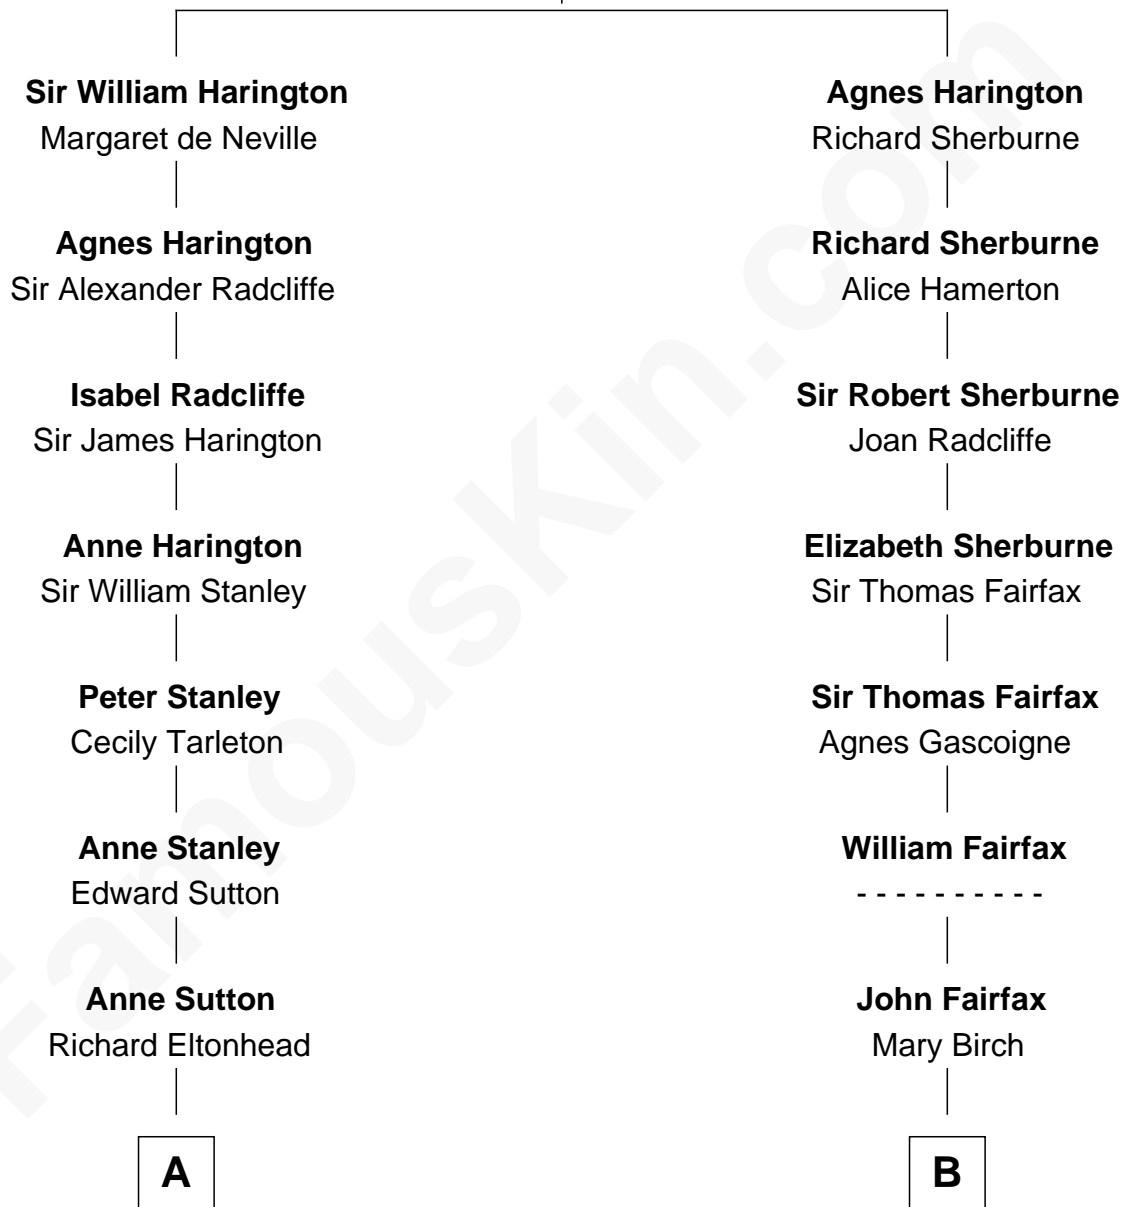

FamousKin.com

Relationship Chart of

Henry Lloyd

40th Governor of Maryland

14th cousin 5 times removed of

Catherine Middleton

Princess of Wales

Sir Nicholas Harington

Isabel English

C

Peter Francis Middleton

Valerie Glassborow

Michael Francis Middleton

Carole Elizabeth Goldsmith

Catherine Middleton

Princess of Wales