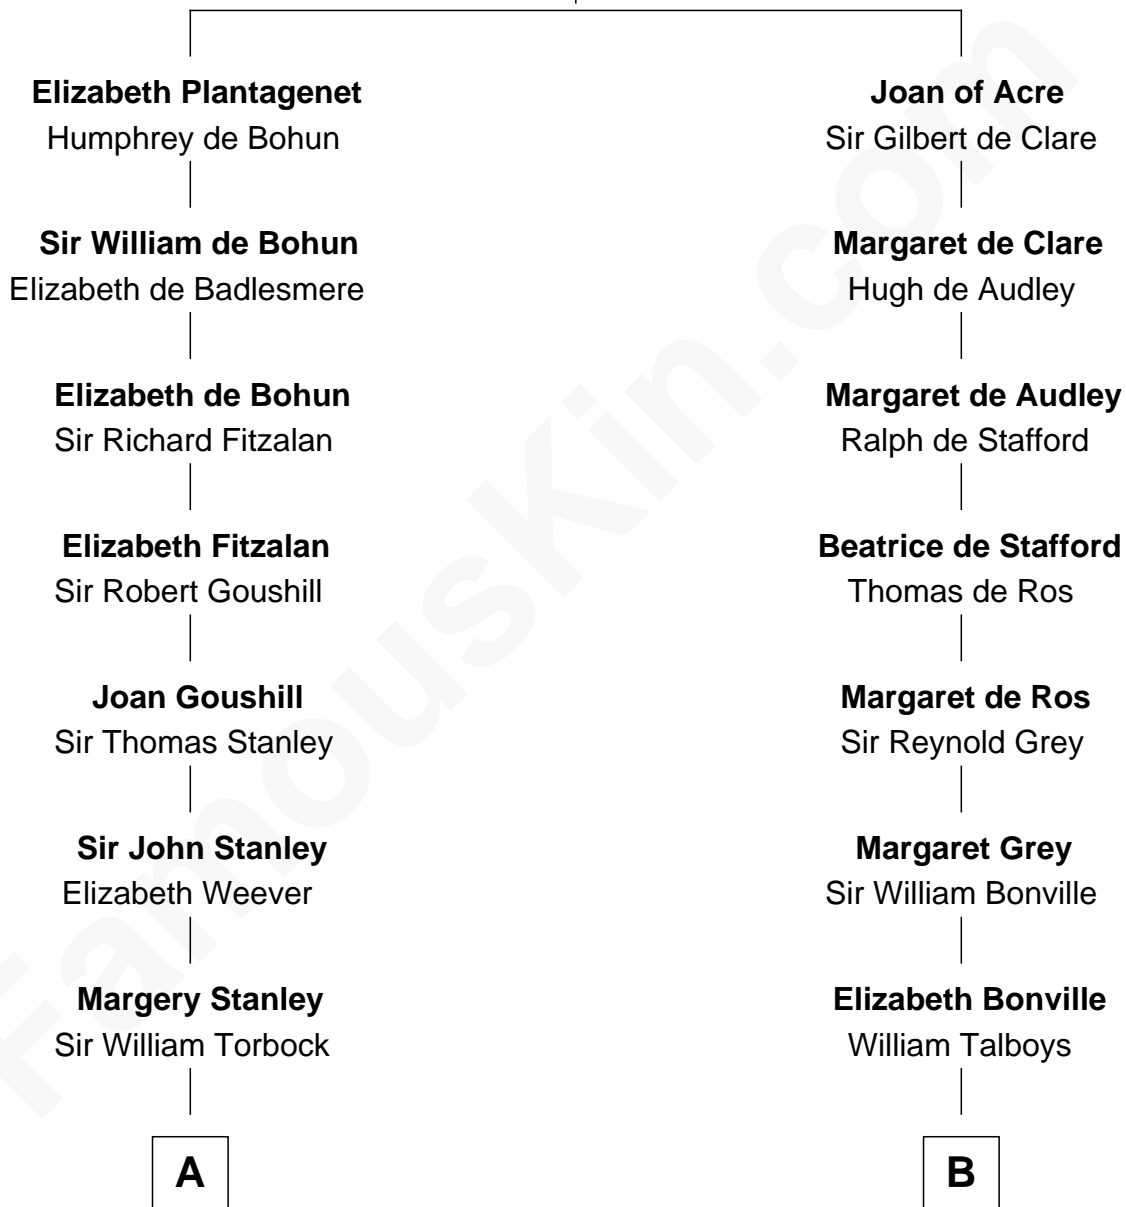

FamousKin.com

Relationship Chart of

Henry Lloyd

40th Governor of Maryland

18th cousin 1 time removed of

William Rufus Day

36th U.S. Secretary of State

King Edward I
Eleanor of Castile

C

Daniel Lloyd
Catherine Henry

Henry Lloyd
40th Governor of Maryland

D

Rufus Paine Spalding
Lucretia A. Swift

Emily Swift Spalding
Luther Day

William Rufus Day
36th U.S. Secretary of State

FamousKin.com