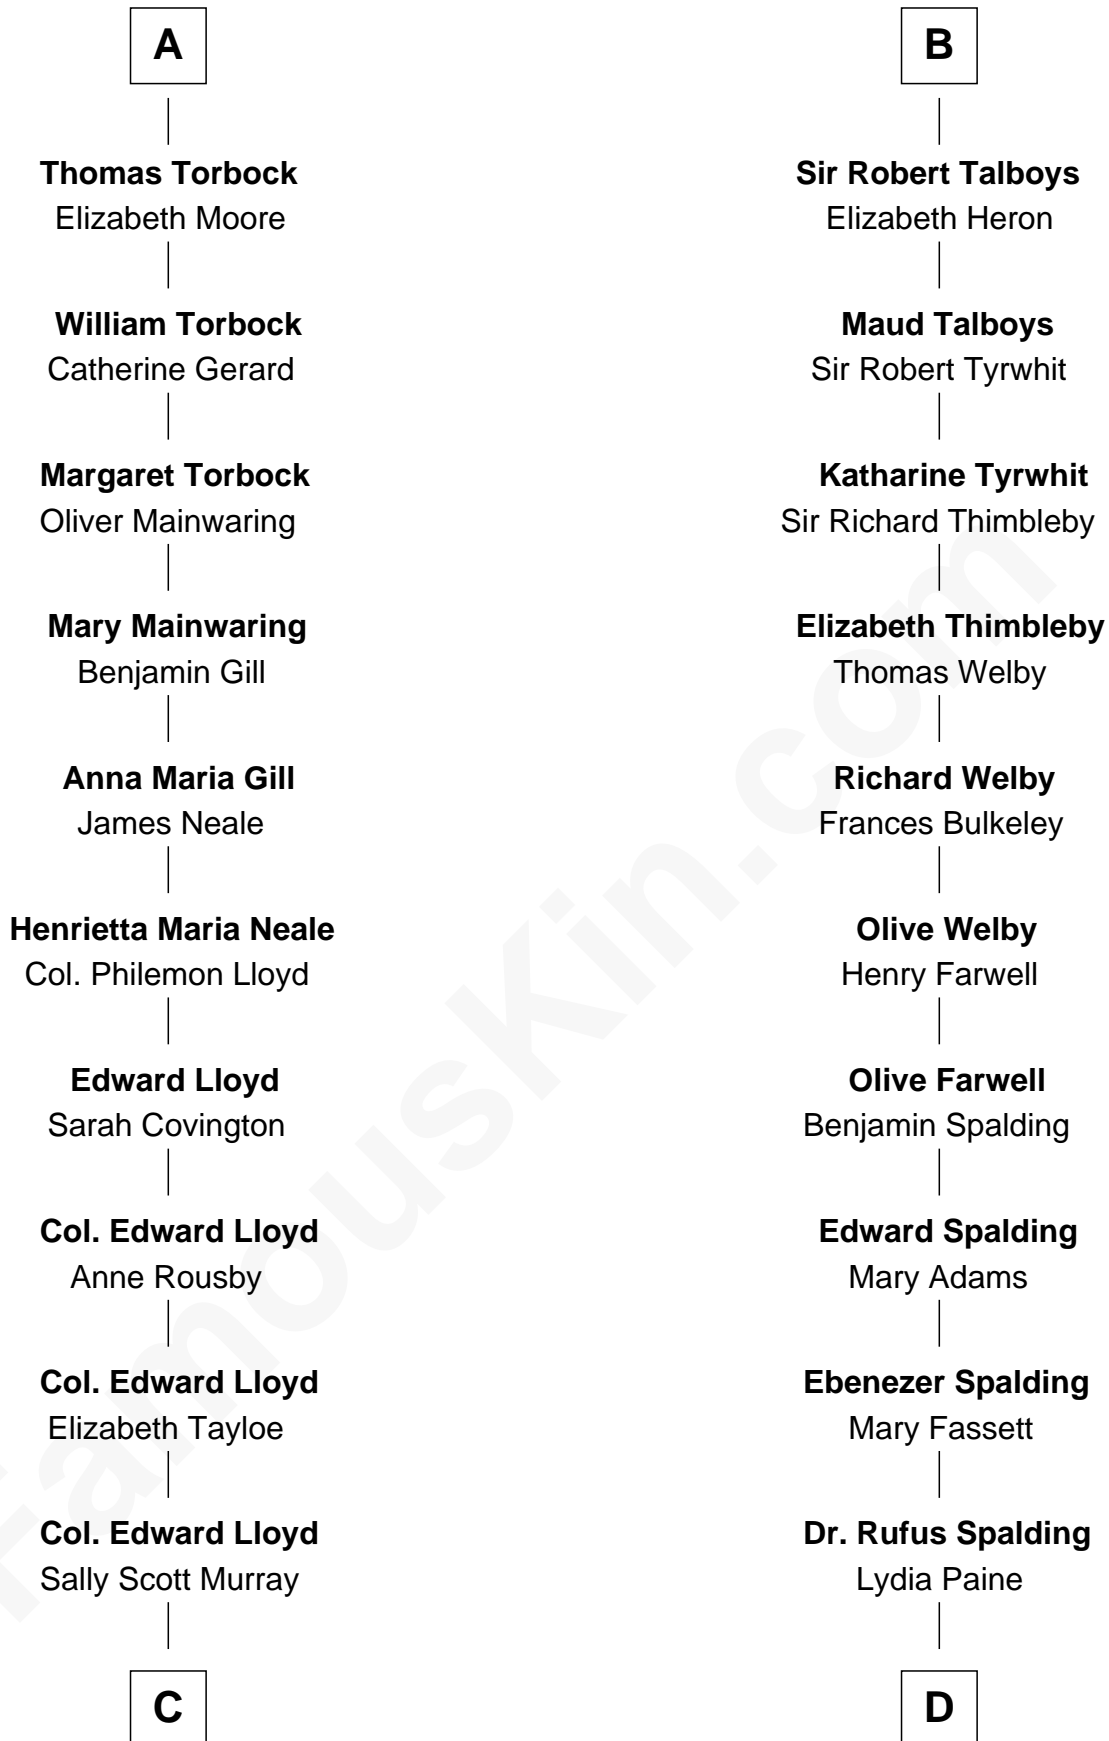

FamousKin.com

Relationship Chart of

Henry Lloyd

40th Governor of Maryland

18th cousin 1 time removed of

William Rufus Day

36th U.S. Secretary of State

King Edward I
Eleanor of Castile

C

Daniel Lloyd
Catherine Henry

Henry Lloyd
40th Governor of Maryland

D

Rufus Paine Spalding
Lucretia A. Swift

Emily Swift Spalding
Luther Day

William Rufus Day
36th U.S. Secretary of State

FamousKin.com