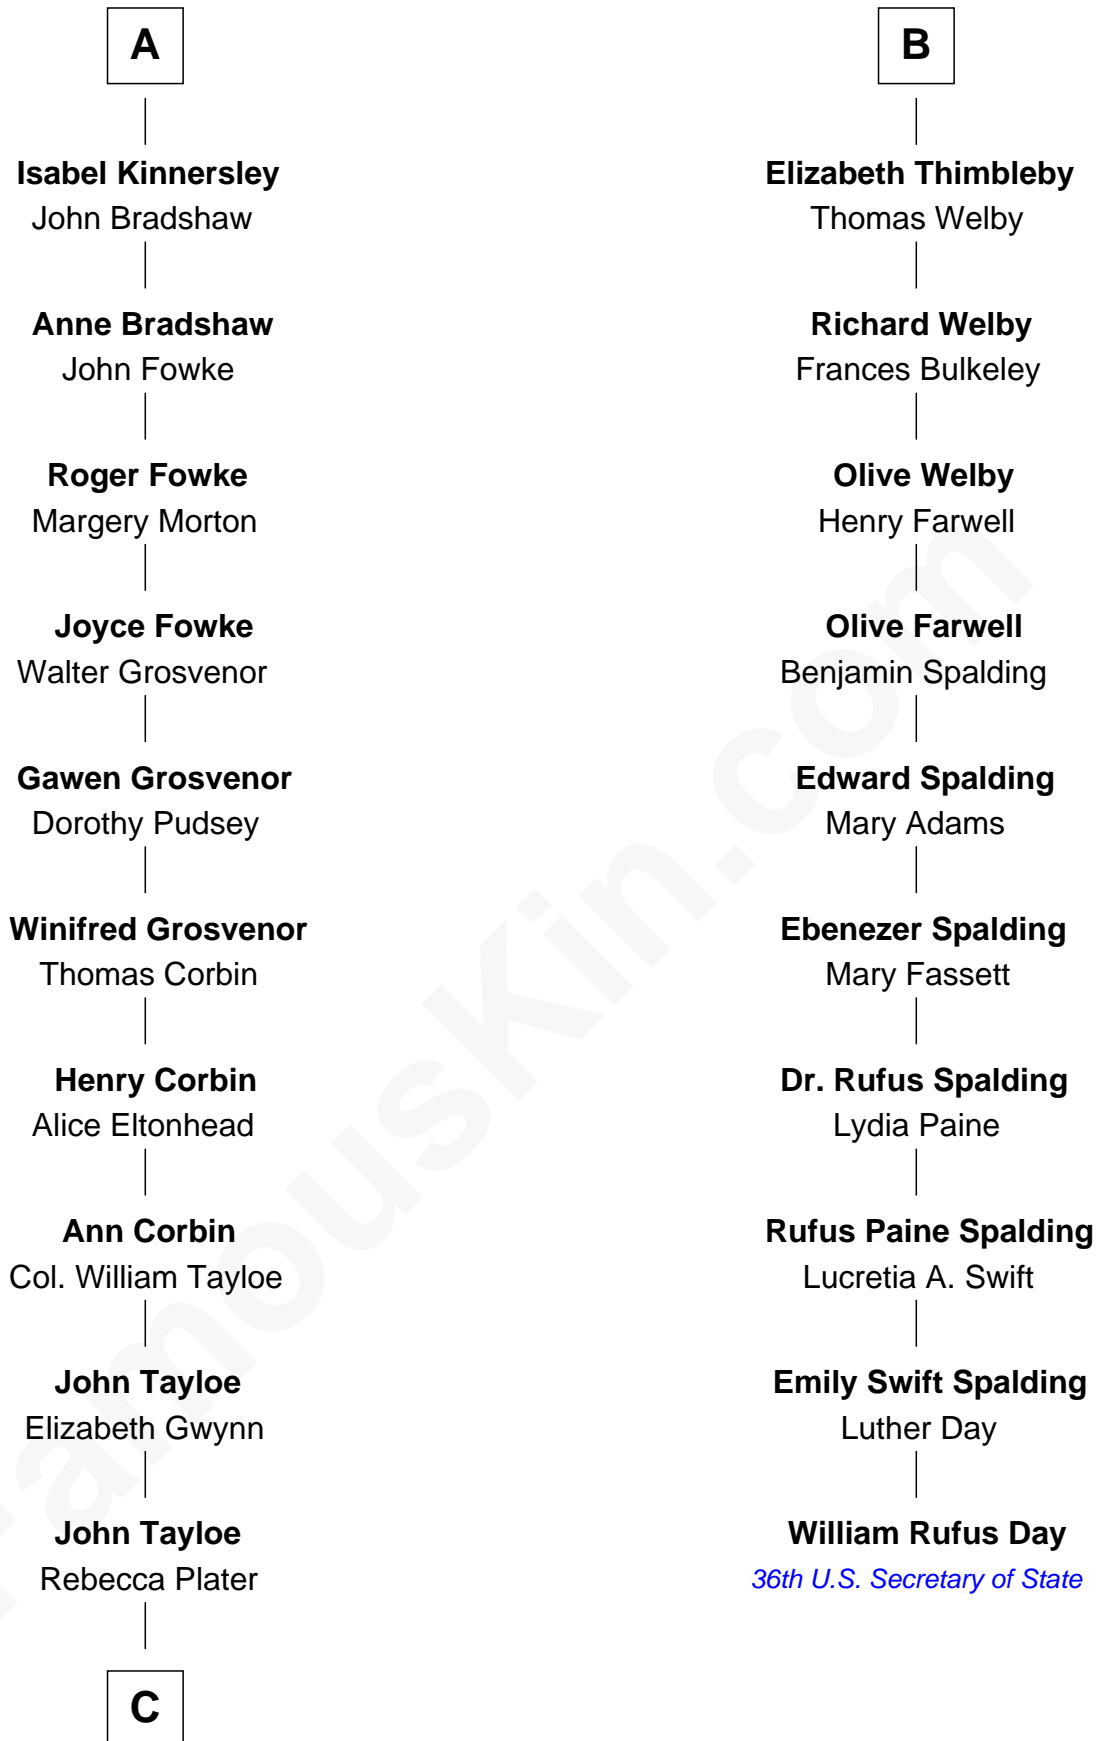

FamousKin.com

Relationship Chart of

Henry Lloyd

40th Governor of Maryland

16th cousin 4 times removed of

William Rufus Day

36th U.S. Secretary of State

C

Elizabeth Tayloe
Col. Edward Lloyd

Col. Edward Lloyd
Sally Scott Murray

Daniel Lloyd
Catherine Henry

Henry Lloyd
40th Governor of Maryland

FamousKin.com