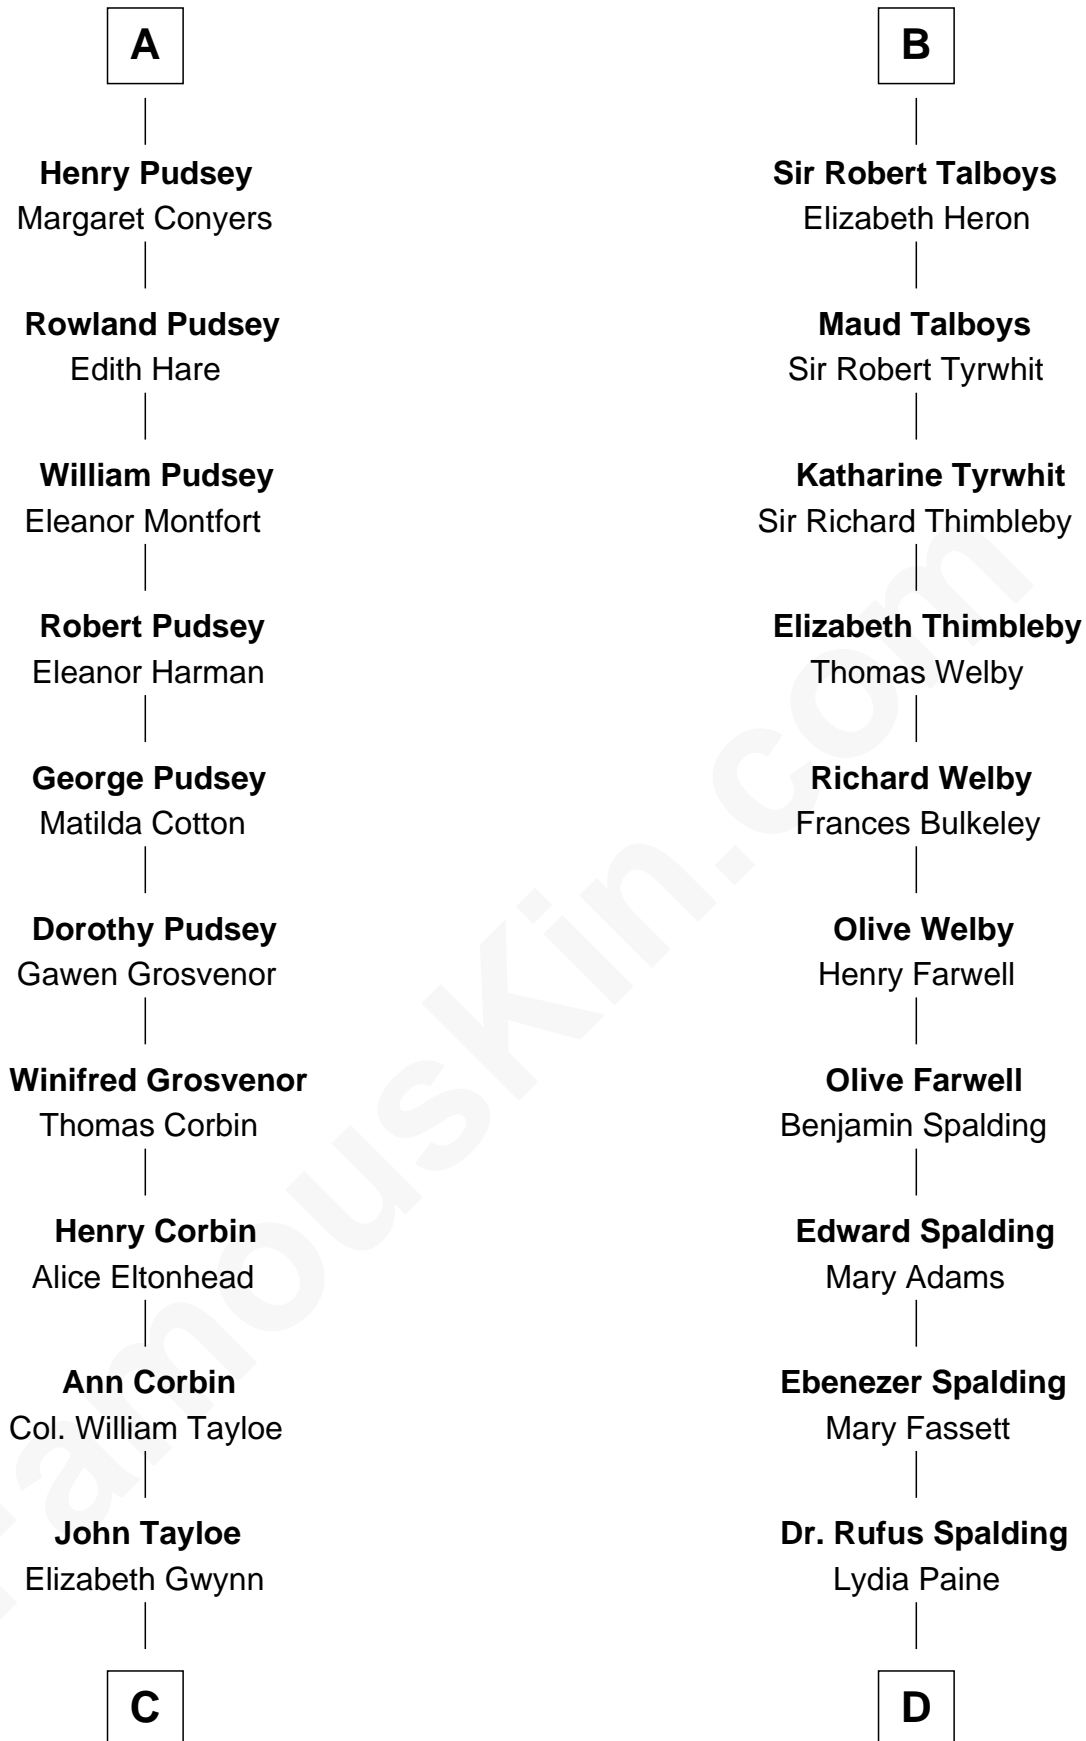

FamousKin.com

Relationship Chart of

Henry Lloyd

40th Governor of Maryland

19th cousin 2 times removed of

William Rufus Day

36th U.S. Secretary of State

C

John Tayloe
Rebecca Plater

Elizabeth Tayloe
Col. Edward Lloyd

Col. Edward Lloyd
Sally Scott Murray

Daniel Lloyd
Catherine Henry

Henry Lloyd
40th Governor of Maryland

D

Rufus Paine Spalding
Lucretia A. Swift