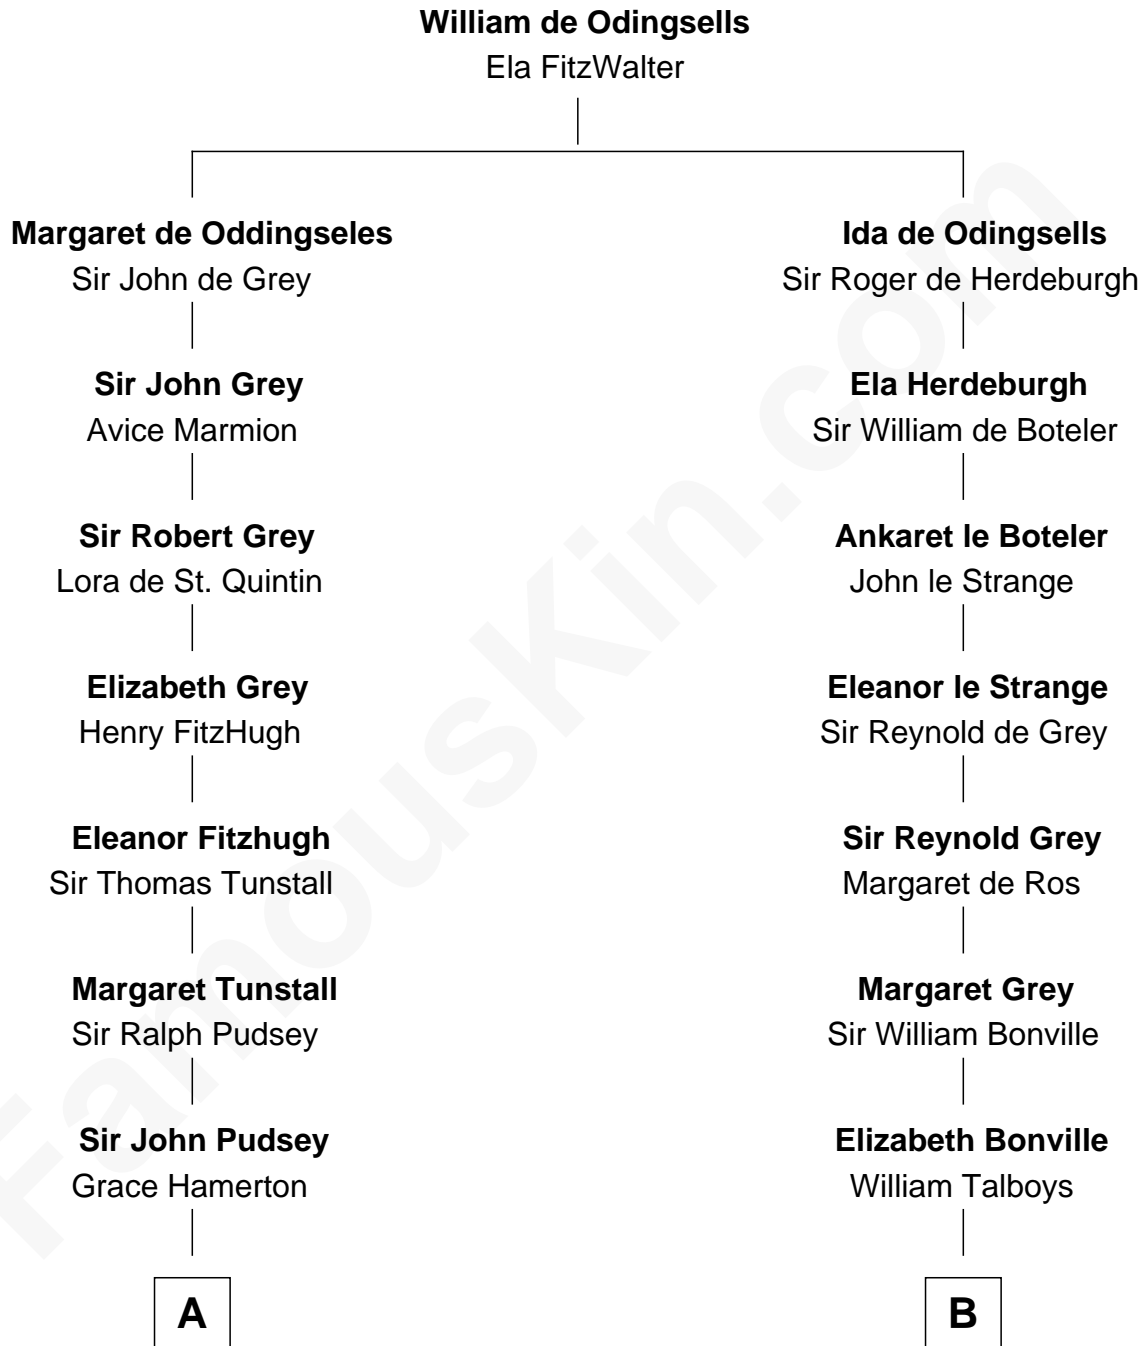

FamousKin.com

Relationship Chart of

Henry Lloyd

40th Governor of Maryland

19th cousin 2 times removed of

William Rufus Day

36th U.S. Secretary of State

C

John Tayloe
Rebecca Plater

Elizabeth Tayloe
Col. Edward Lloyd

Col. Edward Lloyd
Sally Scott Murray

Daniel Lloyd
Catherine Henry

Henry Lloyd
40th Governor of Maryland

D

Rufus Paine Spalding
Lucretia A. Swift

Emily Swift Spalding
Luther Day

William Rufus Day
36th U.S. Secretary of State