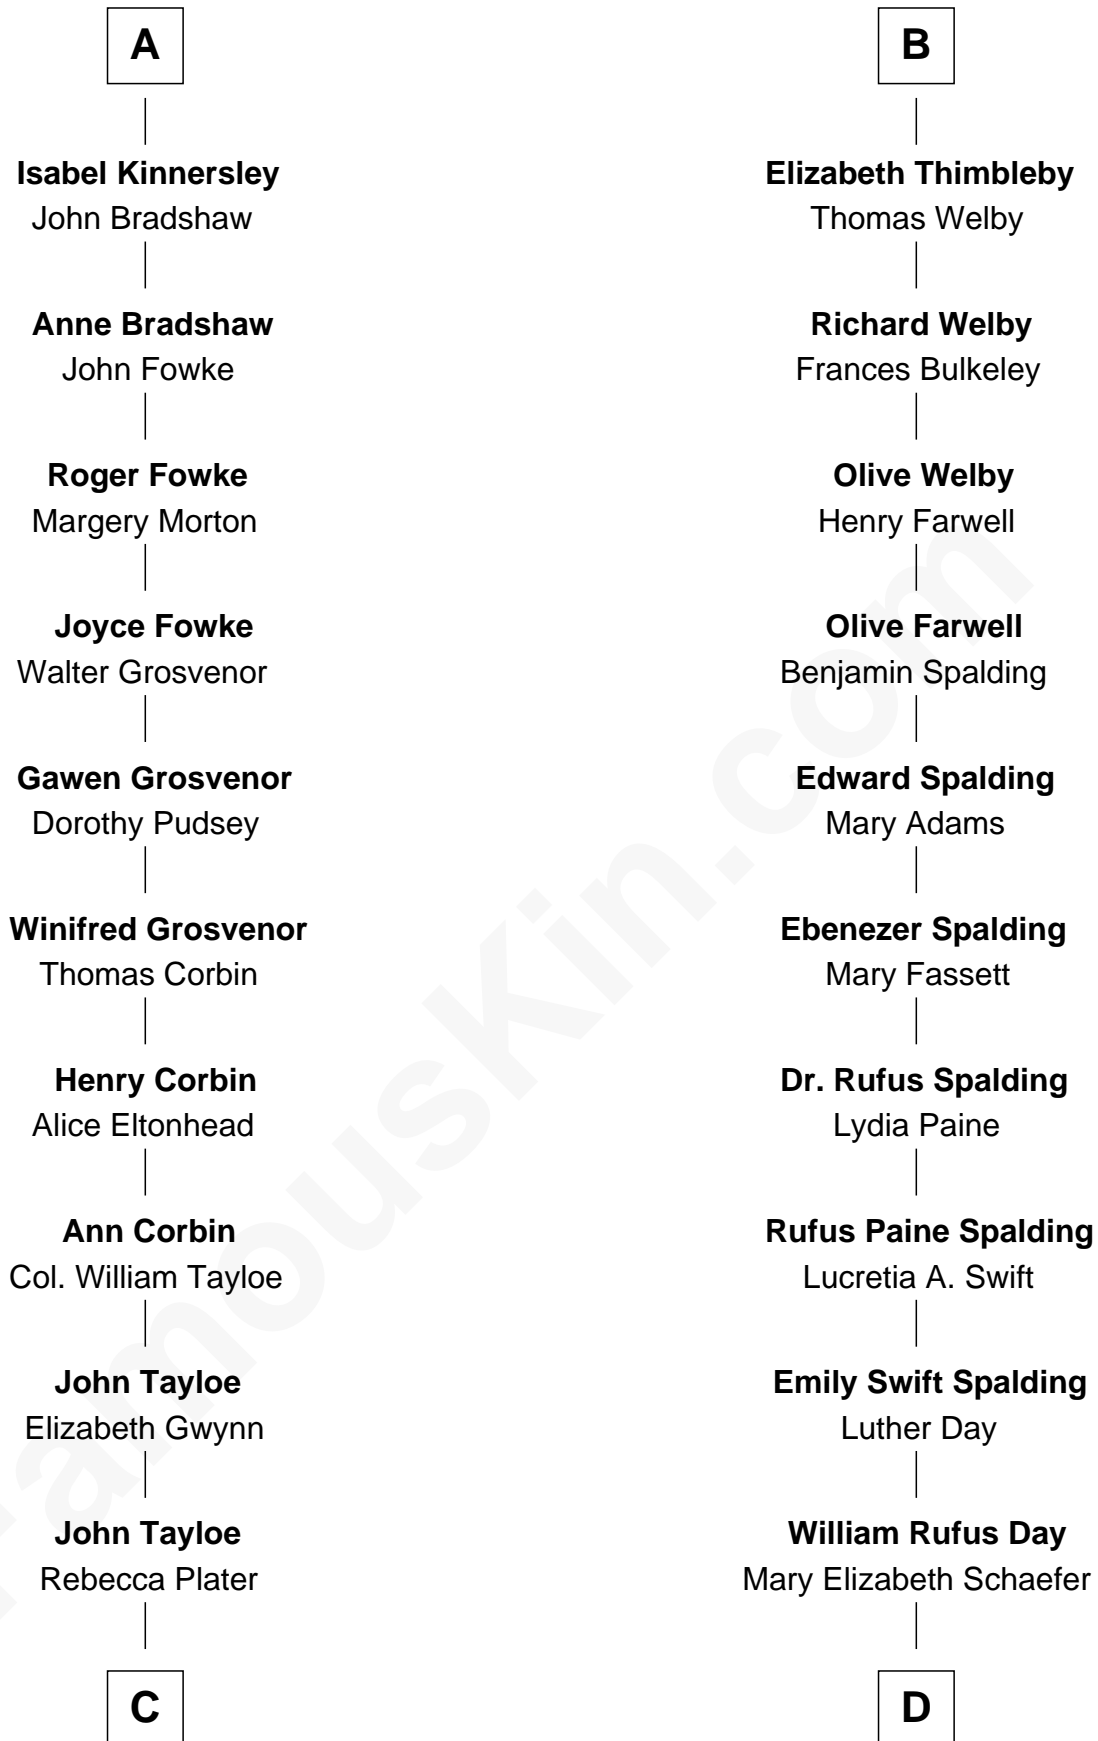

# FamousKin.com Relationship Chart of

**Henry Lloyd**

*40th Governor of Maryland*

20th cousin of

**Anna Gunn**

*TV and Movie Actress*

**Sir William de Ros**  
Margery de Badlesmere

**C**

**Elizabeth Tayloe**  
Col. Edward Lloyd

**Col. Edward Lloyd**  
Sally Scott Murray

**Daniel Lloyd**  
Catherine Henry

**Henry Lloyd**  
*40th Governor of Maryland*

**D**

**Luther N. Day**  
Ida McKinley Barber