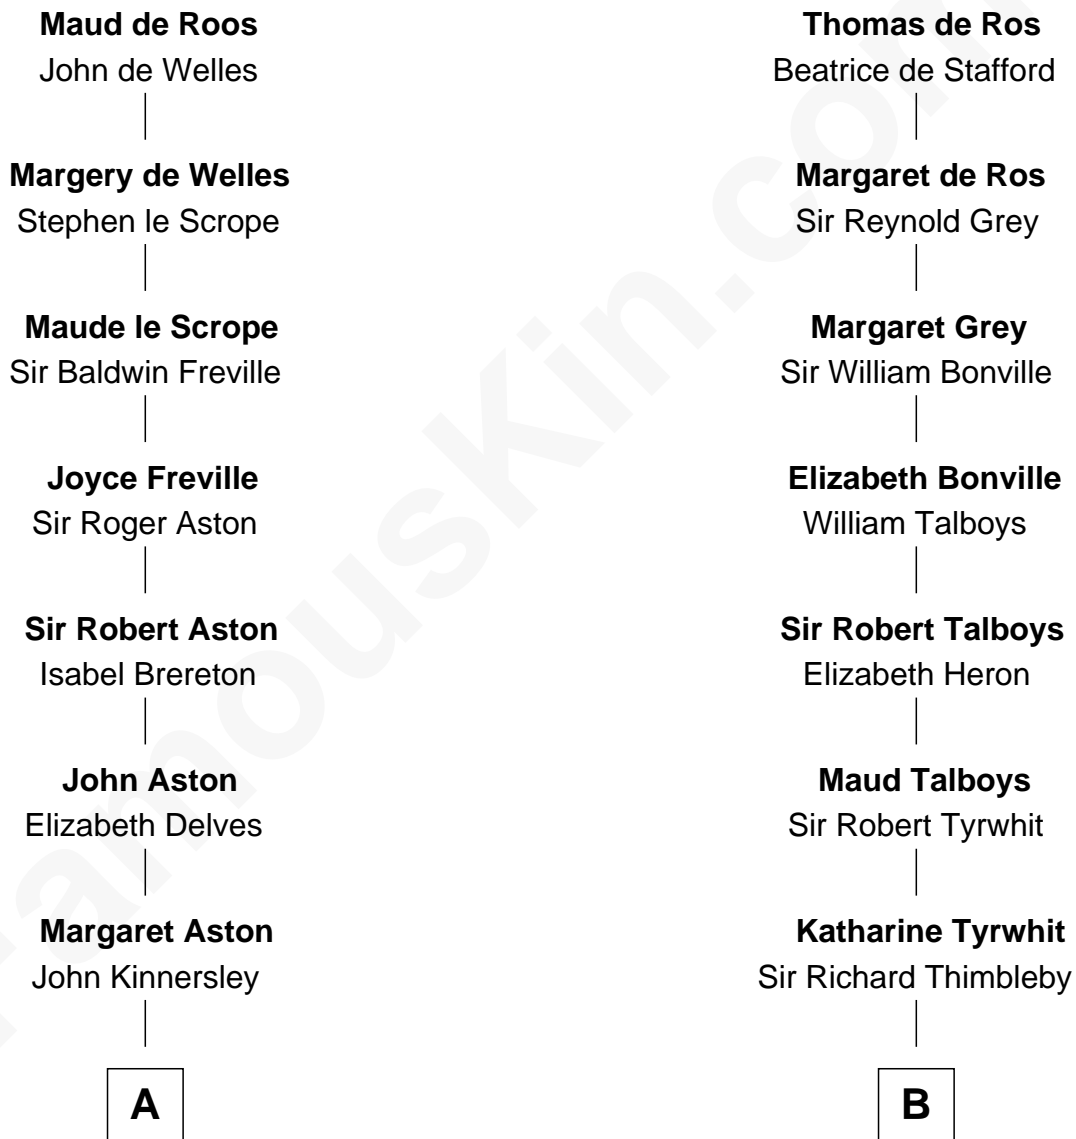

# FamousKin.com Relationship Chart of

**Henry Lloyd**

*40th Governor of Maryland*

20th cousin of

**Anna Gunn**

*TV and Movie Actress*

**Sir William de Ros**  
Margery de Badlesmere

**C**

**Elizabeth Tayloe**  
Col. Edward Lloyd

**Col. Edward Lloyd**  
Sally Scott Murray

**Daniel Lloyd**  
Catherine Henry

**Henry Lloyd**  
*40th Governor of Maryland*

**D**

**Luther N. Day**  
Ida McKinley Barber